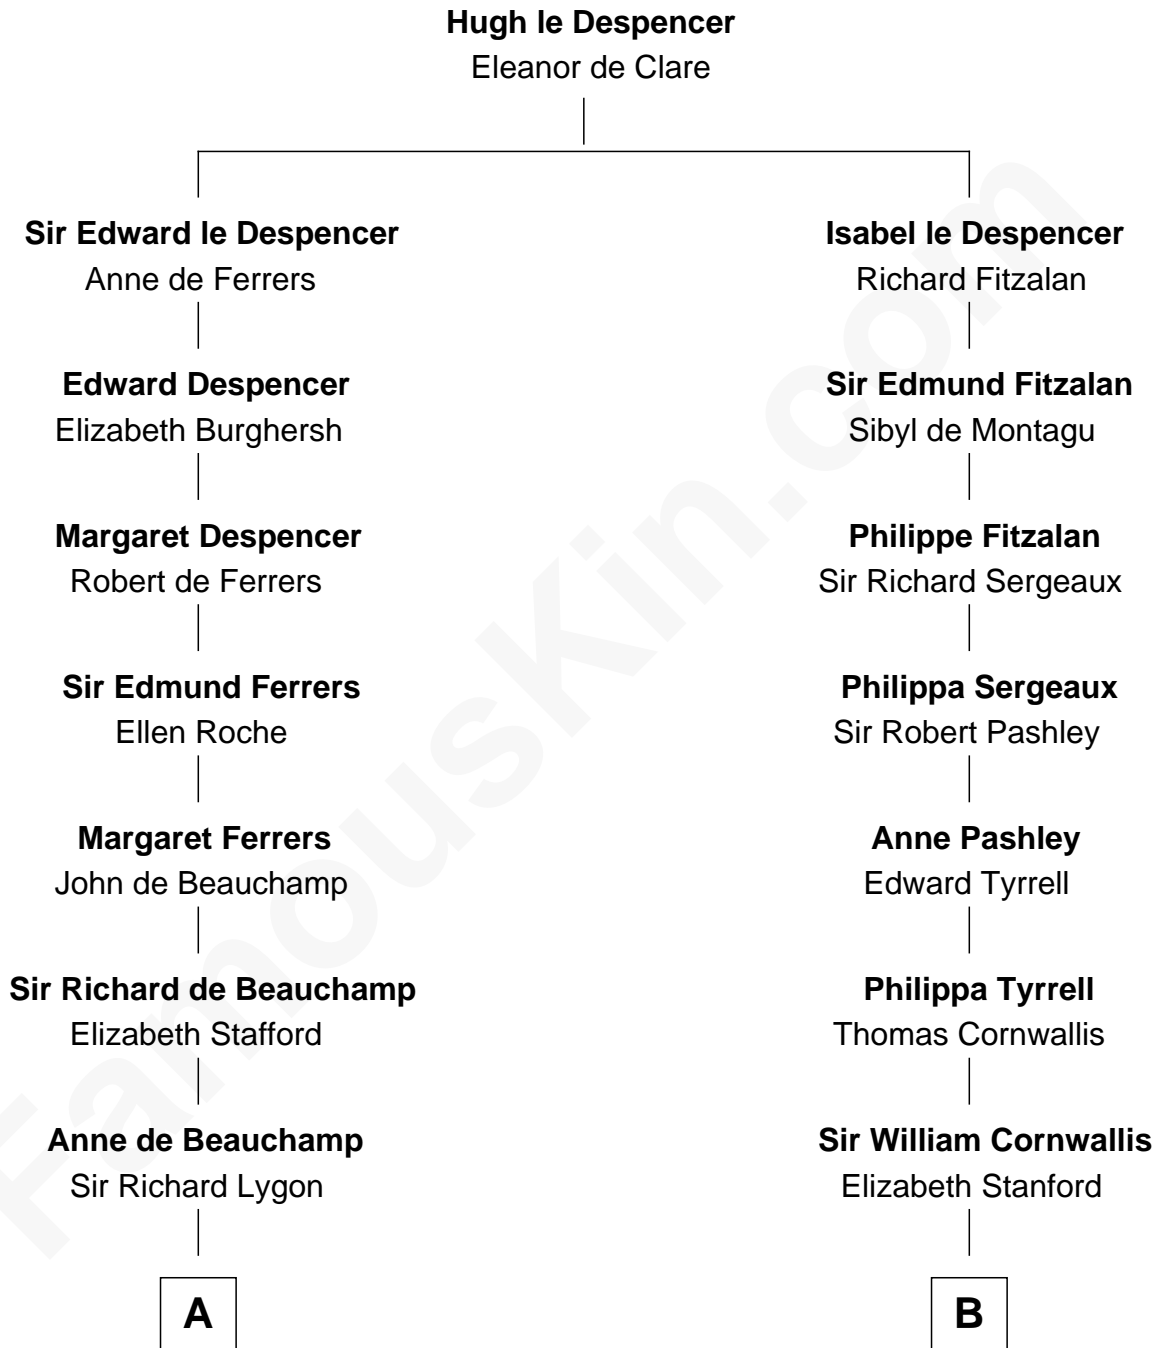

FamousKin.com
Relationship Chart of
Zachary Taylor
12th U.S. President

18th cousin 1 time removed of

Ellen Louise (Axson) Wilson
First Lady of President Woodrow Wilson

C

Sarah Dabney Strother

Col. Richard Taylor

Zachary Taylor

12th U.S. President

D

Rebecca Longstreet FitzRandolph

Rev. Isaac Stockton Keith Axson

Rev. Samuel Edward Axson

Margaret Jane Hoyt

Ellen Louise (Axson) Wilson

First Lady of Woodrow Wilson

FamousKin.com