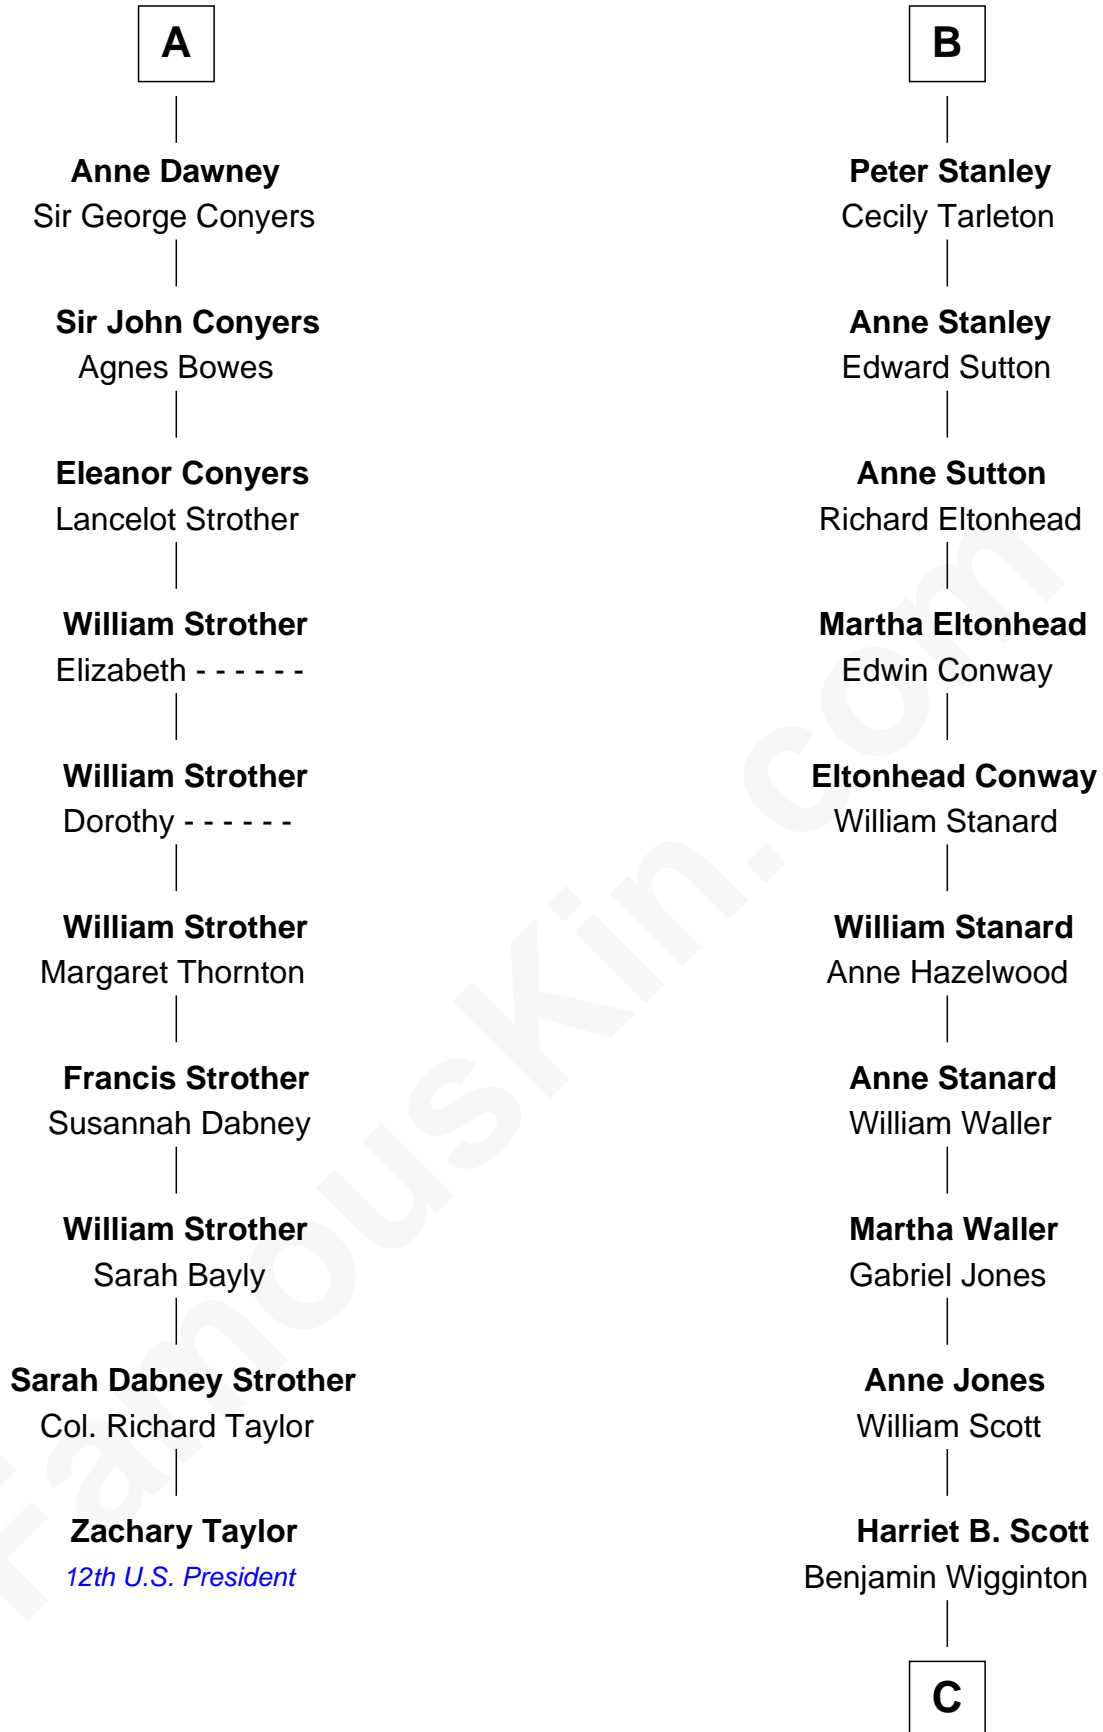

FamousKin.com
Relationship Chart of
Zachary Taylor
12th U.S. President

16th cousin 3 times removed of
Edith (Bolling) Wilson
First Lady of President Woodrow Wilson

C

Anne E. Wigginton

Archibald Bolling

William Holcombe Bolling

Sarah Spiers White

Edith (Bolling) Wilson

First Lady of Woodrow Wilson

FamousKin.com