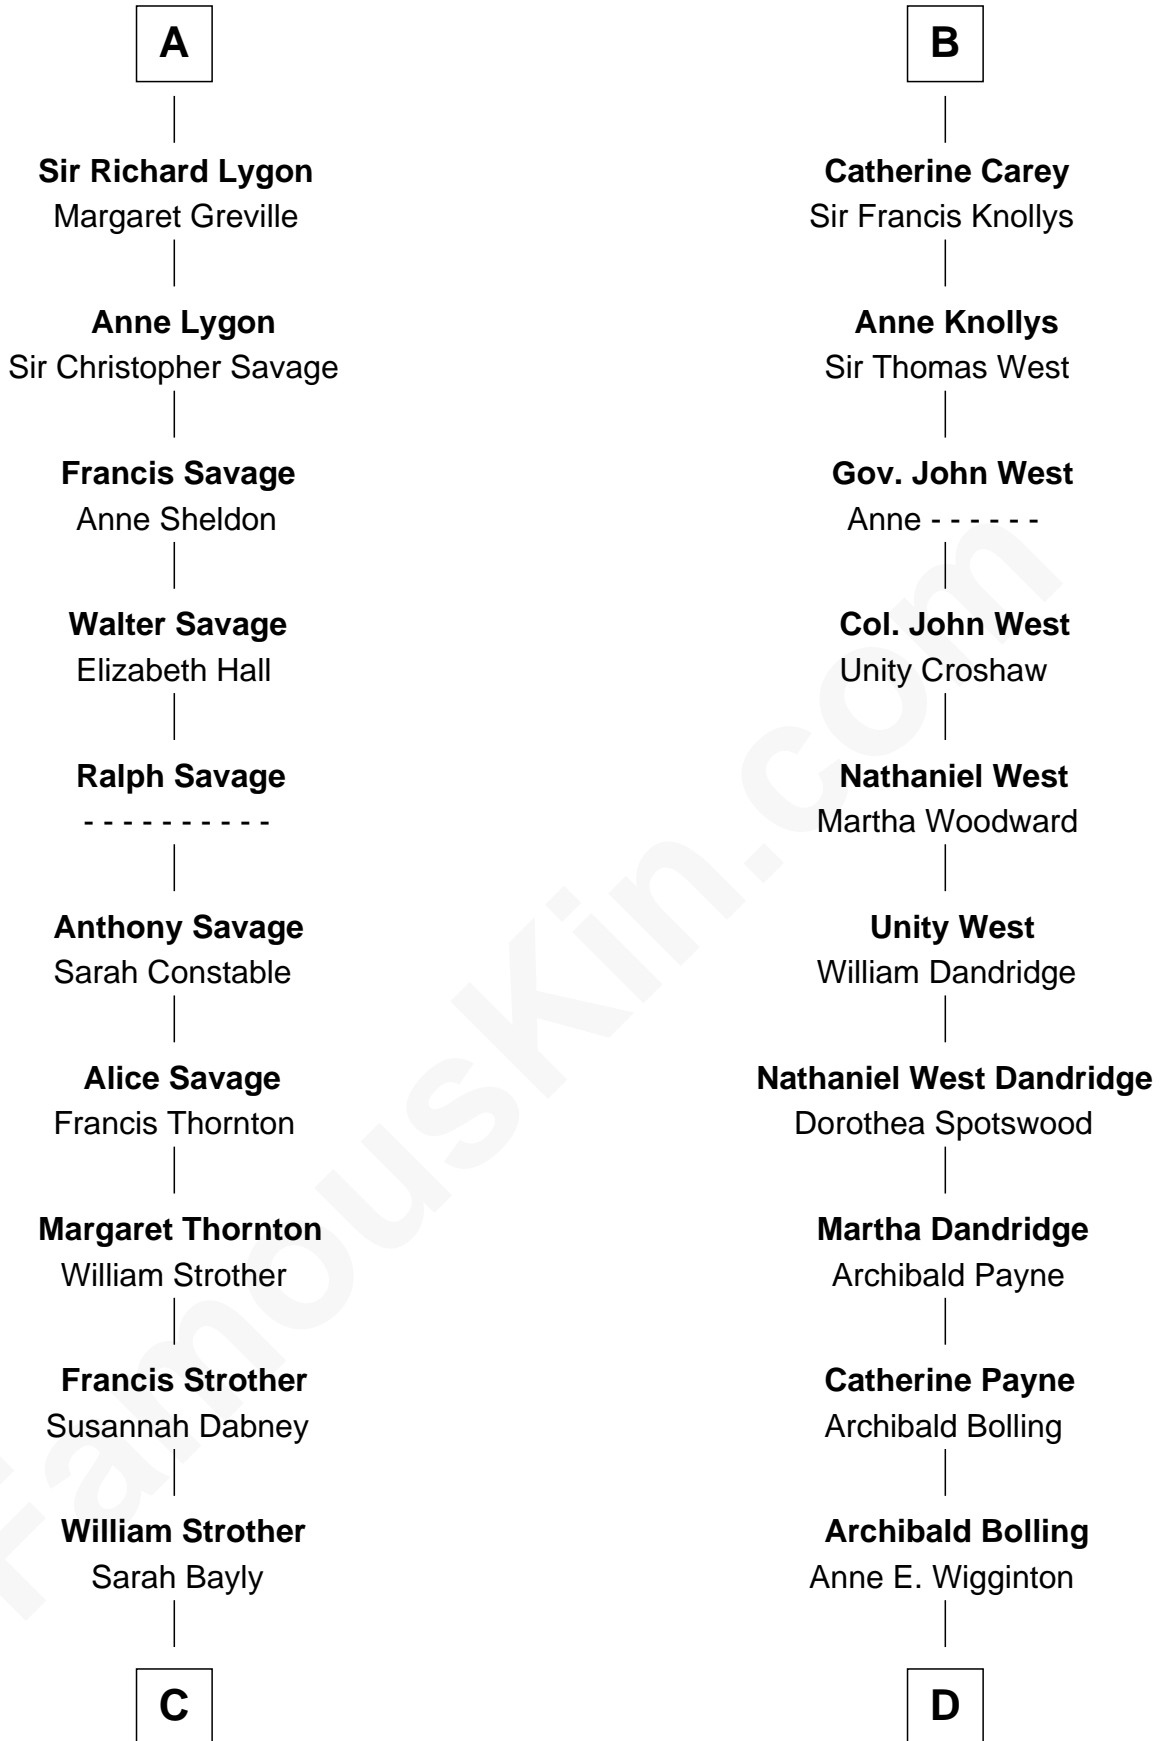

# FamousKin.com Relationship Chart of

**Zachary Taylor**  
12th U.S. President

18th cousin of

**Edith (Bolling) Wilson**

First Lady of President Woodrow Wilson

**C**

**Sarah Dabney Strother**

Col. Richard Taylor

**Zachary Taylor**

*12th U.S. President*

**D**

**William Holcombe Bolling**

Sarah Spiers White

**Edith (Bolling) Wilson**

*First Lady of Woodrow Wilson*

FamousKin.com