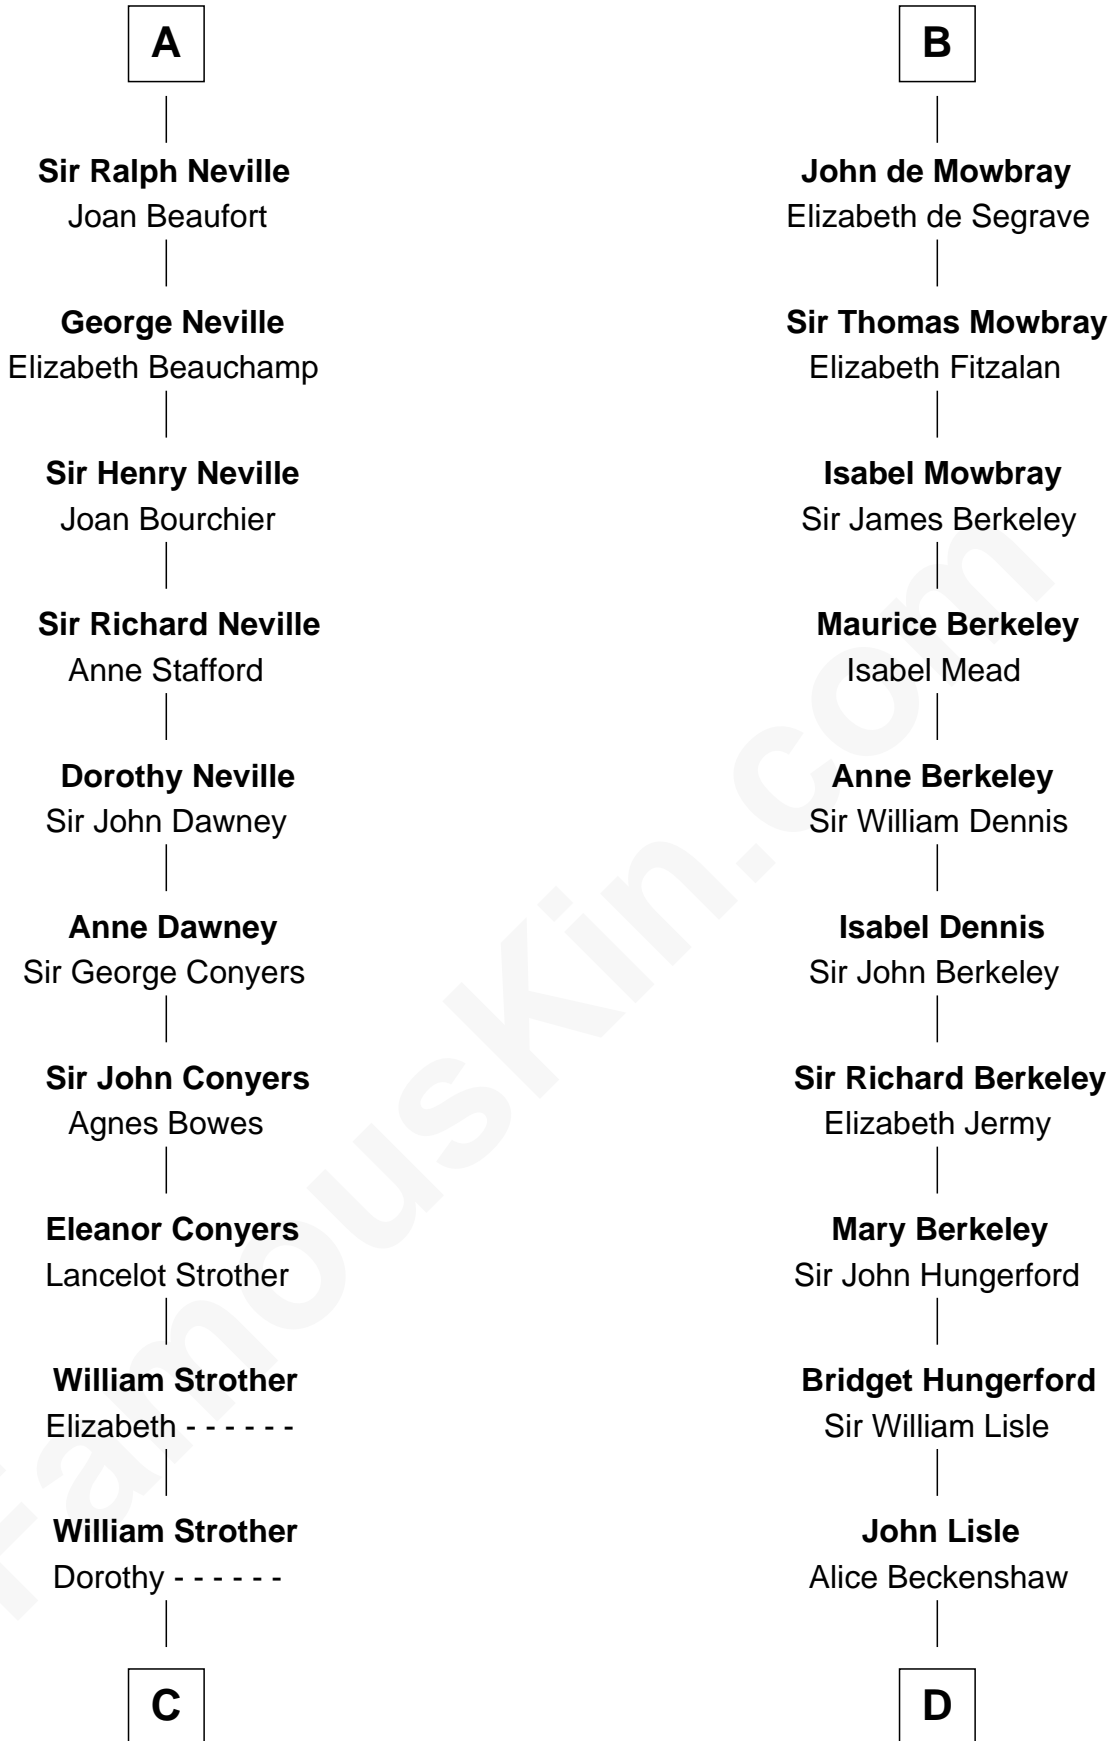

# FamousKin.com Relationship Chart of

**Zachary Taylor**  
12th U.S. President

21st cousin of

**Samuel Prescott**

*Completed Paul Revere's Midnight Ride*

**C**

**William Strother**  
Margaret Thornton

**Francis Strother**  
Susannah Dabney

**William Strother**  
Sarah Bayly

**Sarah Dabney Strother**  
Col. Richard Taylor

**Zachary Taylor**  
*12th U.S. President*

**D**

**Alice Lisle**  
John Hoar

**Elizabeth Hoar**  
Jonathan Prescott

**Dr. Jonathan Prescott**  
Rebecca Bulkeley

**Dr. Abel Prescott**  
Abigail Brigham

**Samuel Prescott**  
*Completed Paul Revere's Ride*