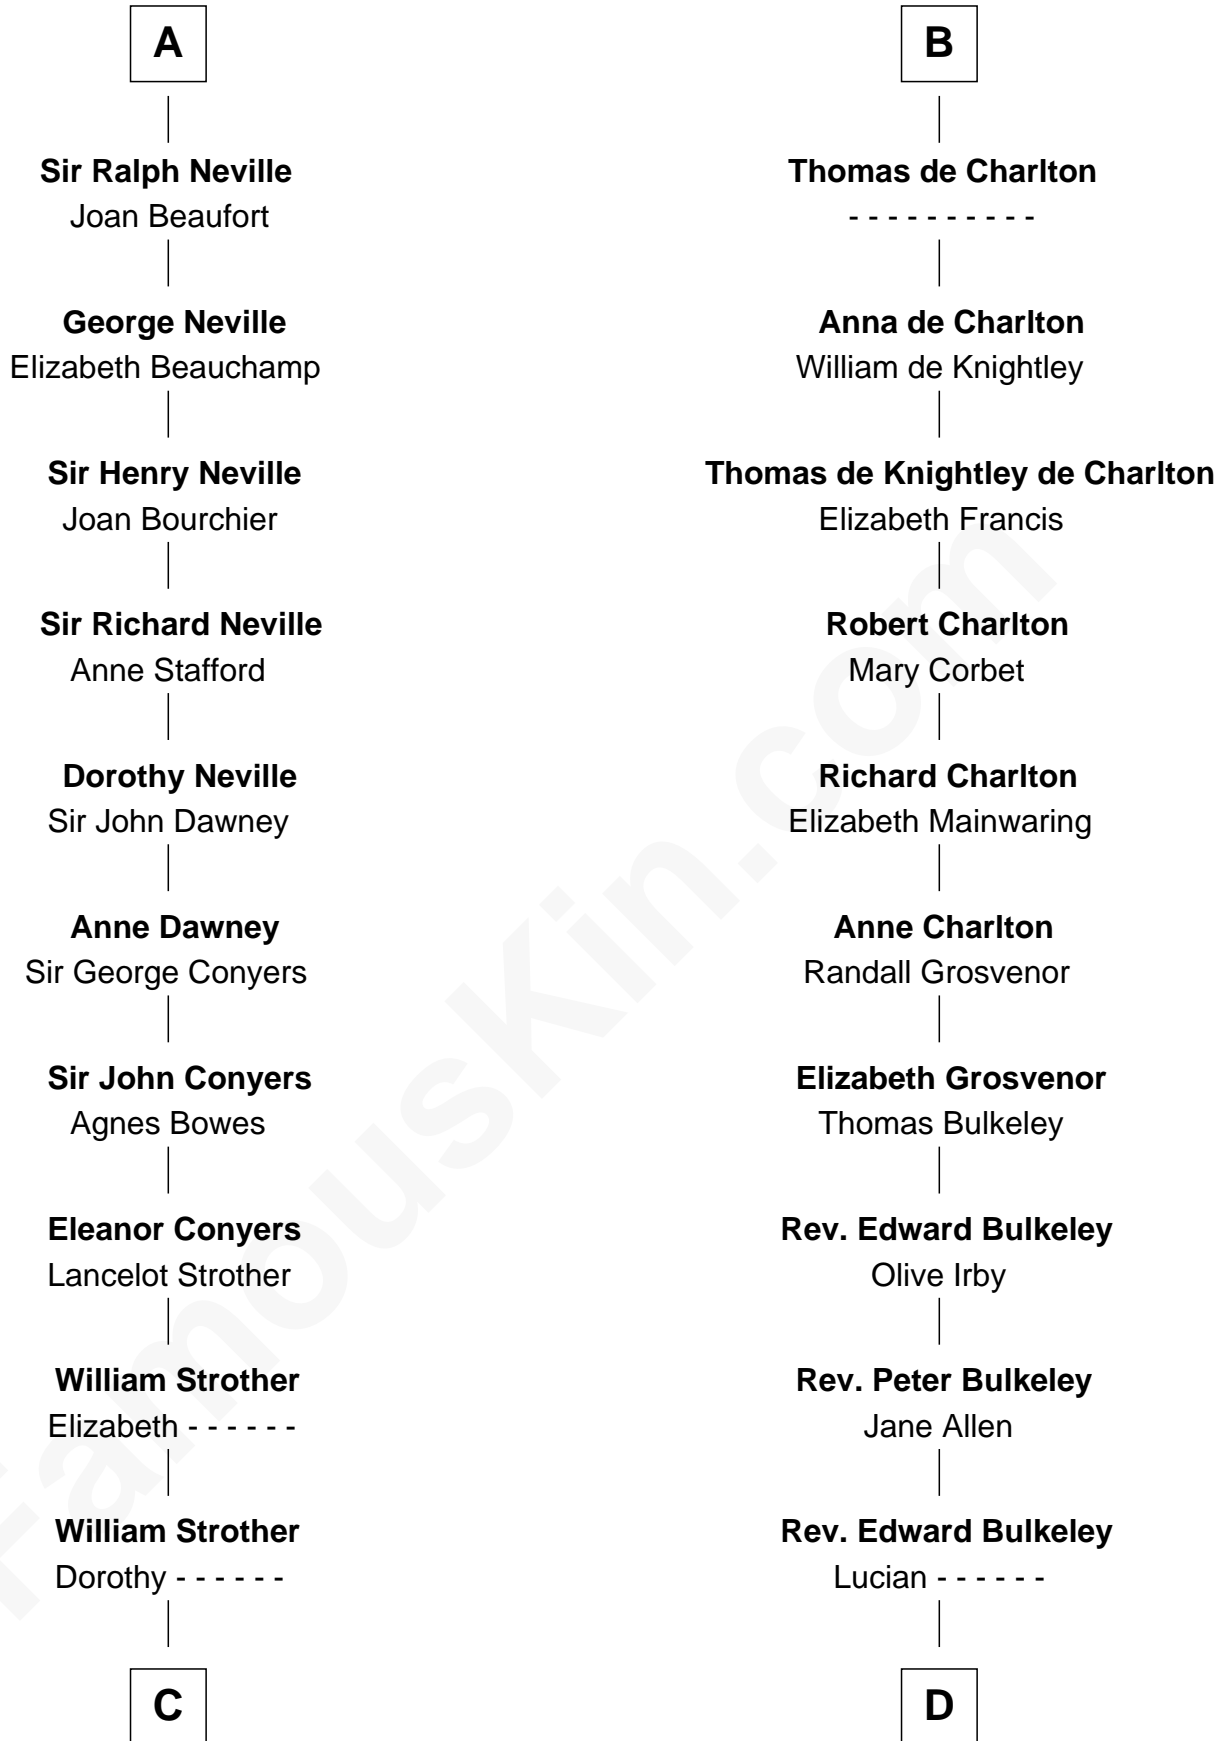

FamousKin.com Relationship Chart of

Zachary Taylor

12th U.S. President

20th cousin 1 time removed of

Samuel Prescott

Completed Paul Revere's Midnight Ride

C

William Strother
Margaret Thornton

Francis Strother
Susannah Dabney

William Strother
Sarah Bayly

Sarah Dabney Strother
Col. Richard Taylor

Zachary Taylor
12th U.S. President

D

Peter Bulkeley
Rebecca Wheeler

Rebecca Bulkeley
Dr. Jonathan Prescott

Dr. Abel Prescott
Abigail Brigham

Samuel Prescott
Completed Paul Revere's Ride