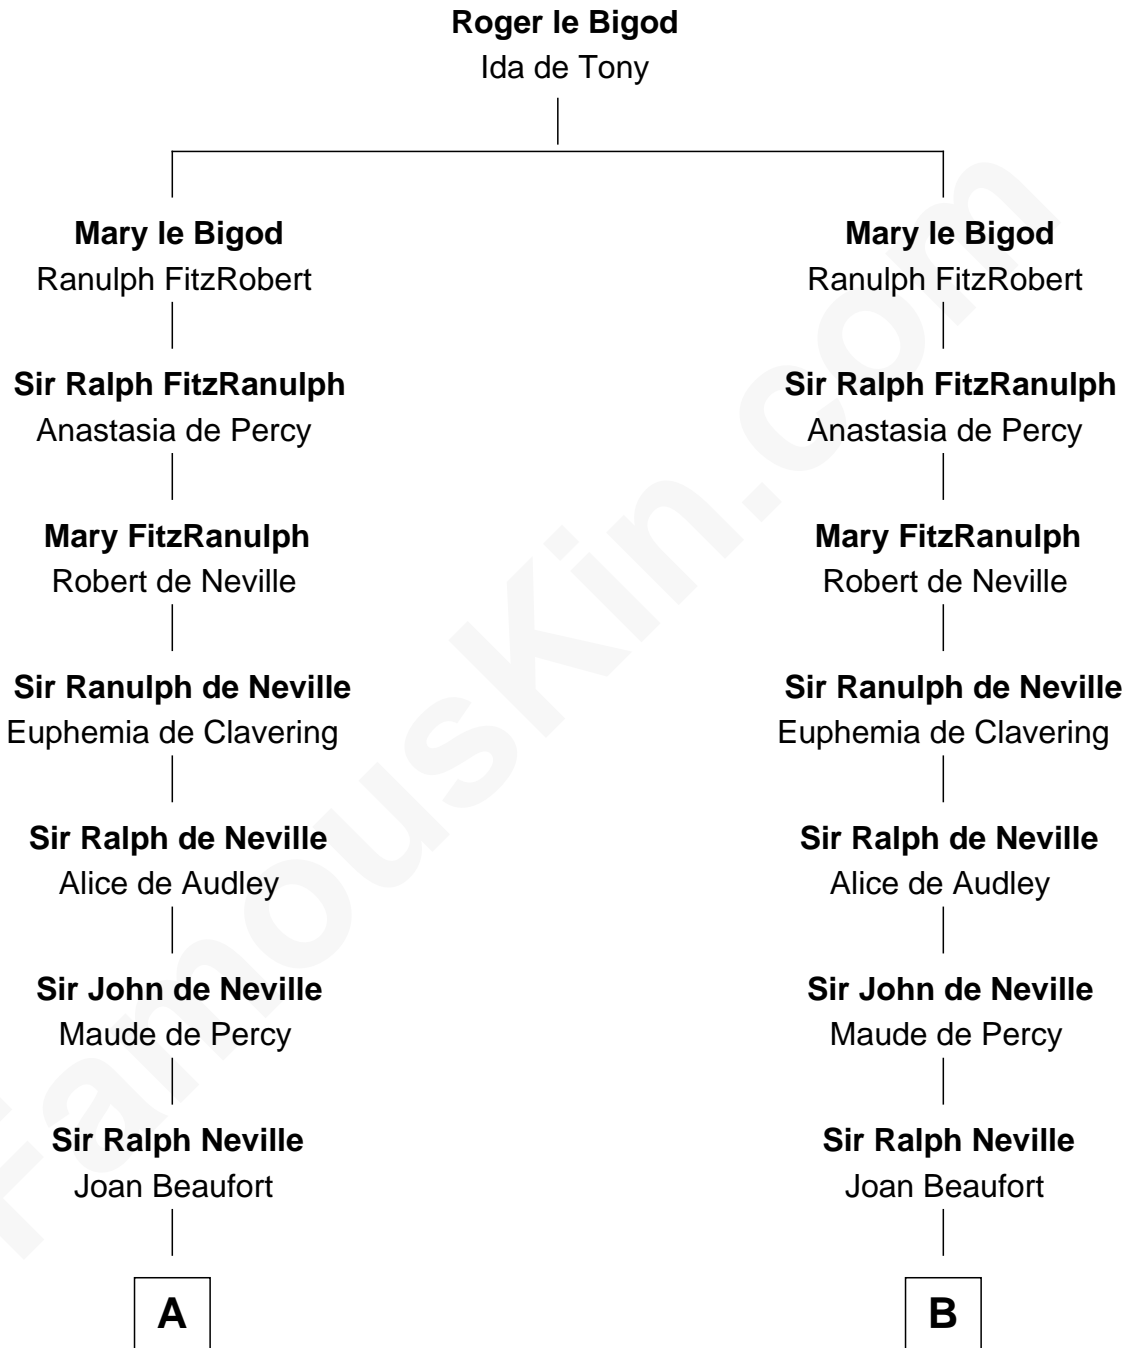

# FamousKin.com Relationship Chart of

**Zachary Taylor**

*12th U.S. President*

20th cousin 1 time removed of

**Milton Bradley**

*Founder, Milton Bradley Company*

**C**

**Francis Strother**  
Susannah Dabney

**William Strother**  
Sarah Bayly

**Sarah Dabney Strother**  
Col. Richard Taylor

**Zachary Taylor**  
*12th U.S. President*

**D**

**Moses Lyford**  
Mehitable Smith

**Oliver Smith Lyford**  
Elizabeth Johnson