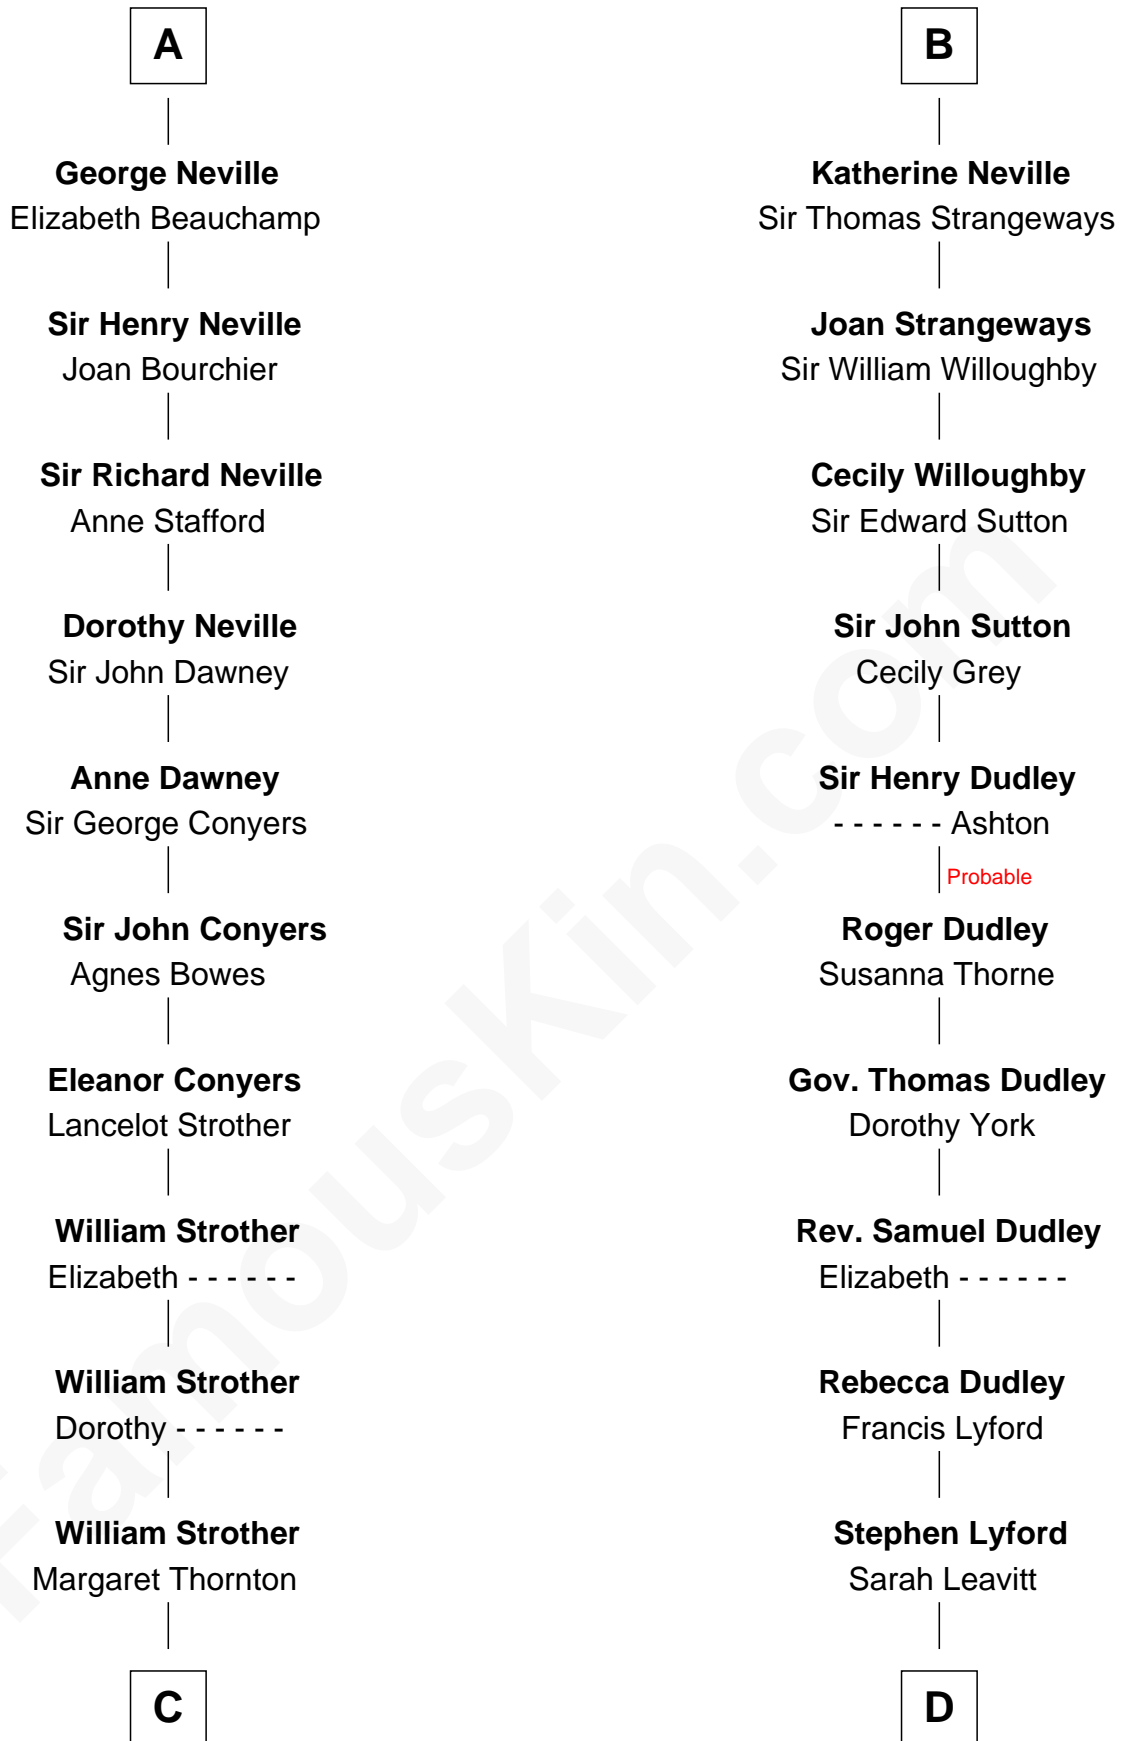

# FamousKin.com Relationship Chart of

**Zachary Taylor**

*12th U.S. President*

20th cousin 1 time removed of

**Milton Bradley**

*Founder, Milton Bradley Company*

**C**

**Francis Strother**  
Susannah Dabney

**William Strother**  
Sarah Bayly

**Sarah Dabney Strother**  
Col. Richard Taylor

**Zachary Taylor**  
*12th U.S. President*

**D**

**Moses Lyford**  
Mehitable Smith

**Oliver Smith Lyford**  
Elizabeth Johnson