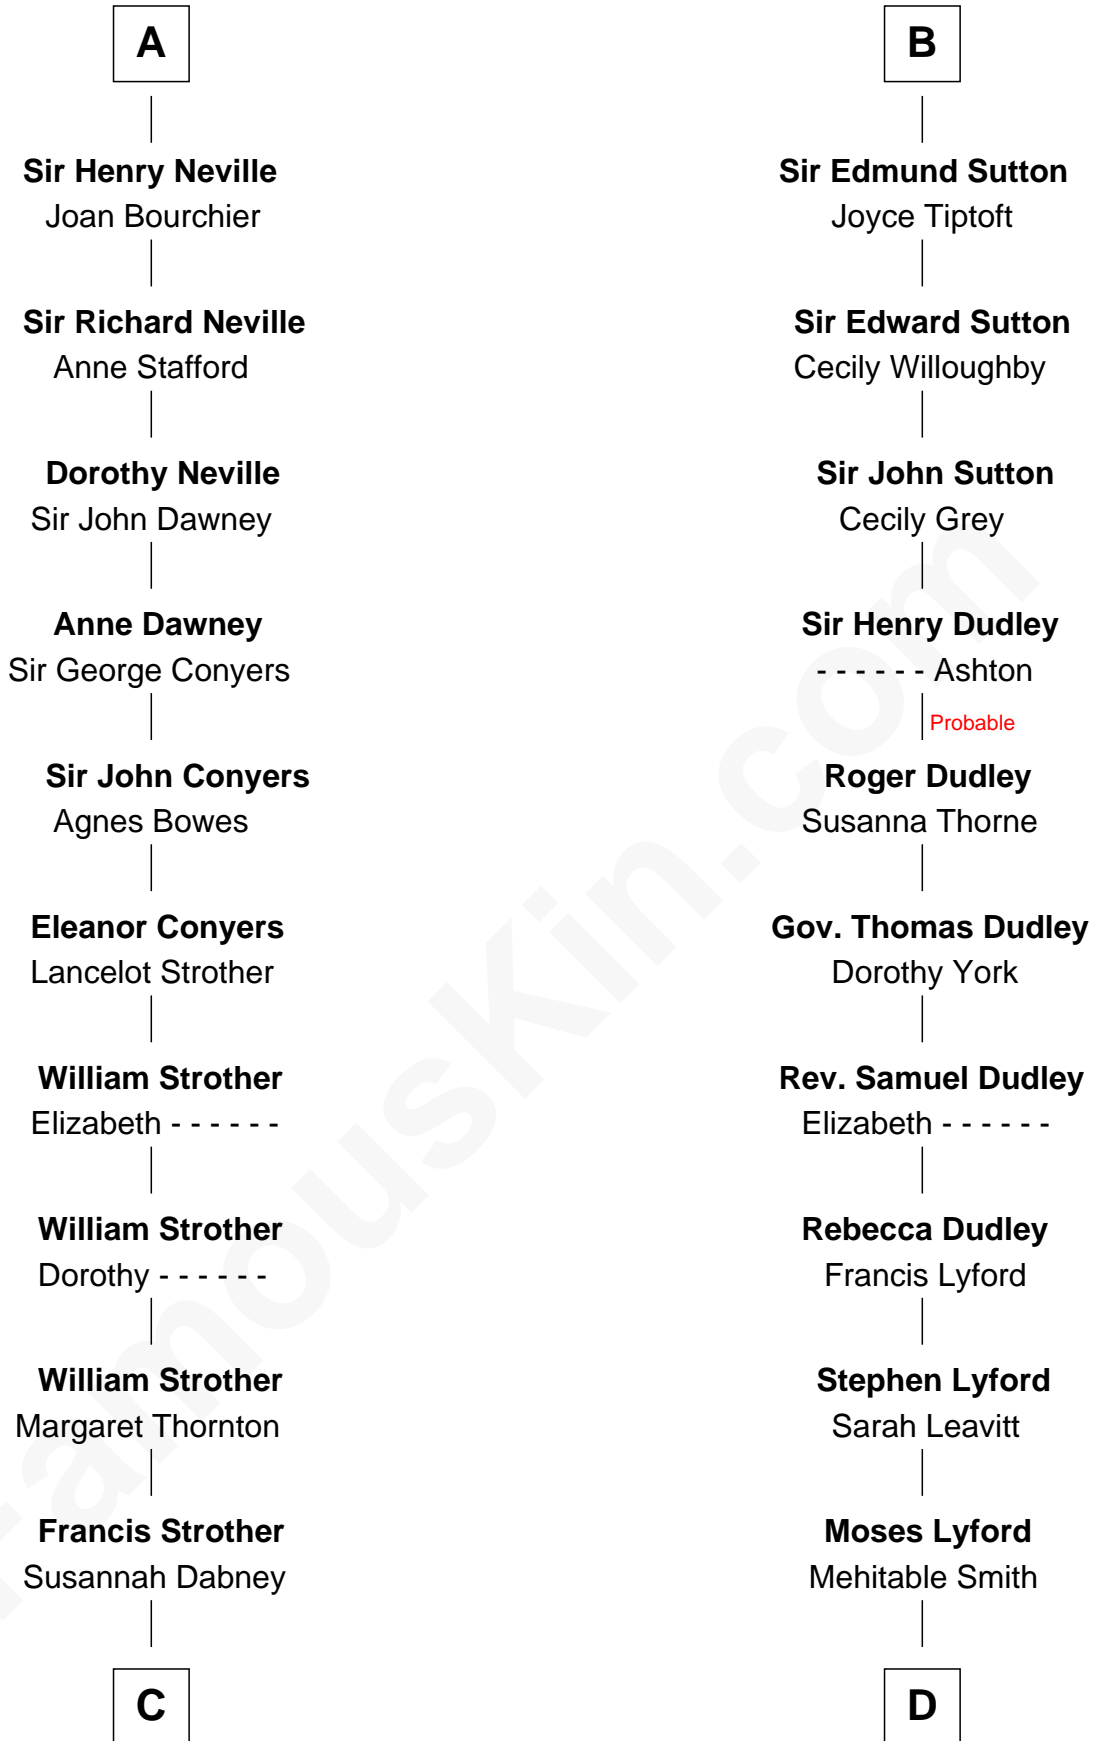

FamousKin.com
Relationship Chart of
Zachary Taylor
12th U.S. President

19th cousin 1 time removed of

Milton Bradley
Founder, Milton Bradley Company

C

William Strother
Sarah Bayly

Sarah Dabney Strother
Col. Richard Taylor

Zachary Taylor
12th U.S. President

D

Oliver Smith Lyford
Elizabeth Johnson

Dudley Lyford
Betsey Smith

Fanny Lyford
Lewis Bradley

Milton Bradley
Founder, Milton Bradley Company