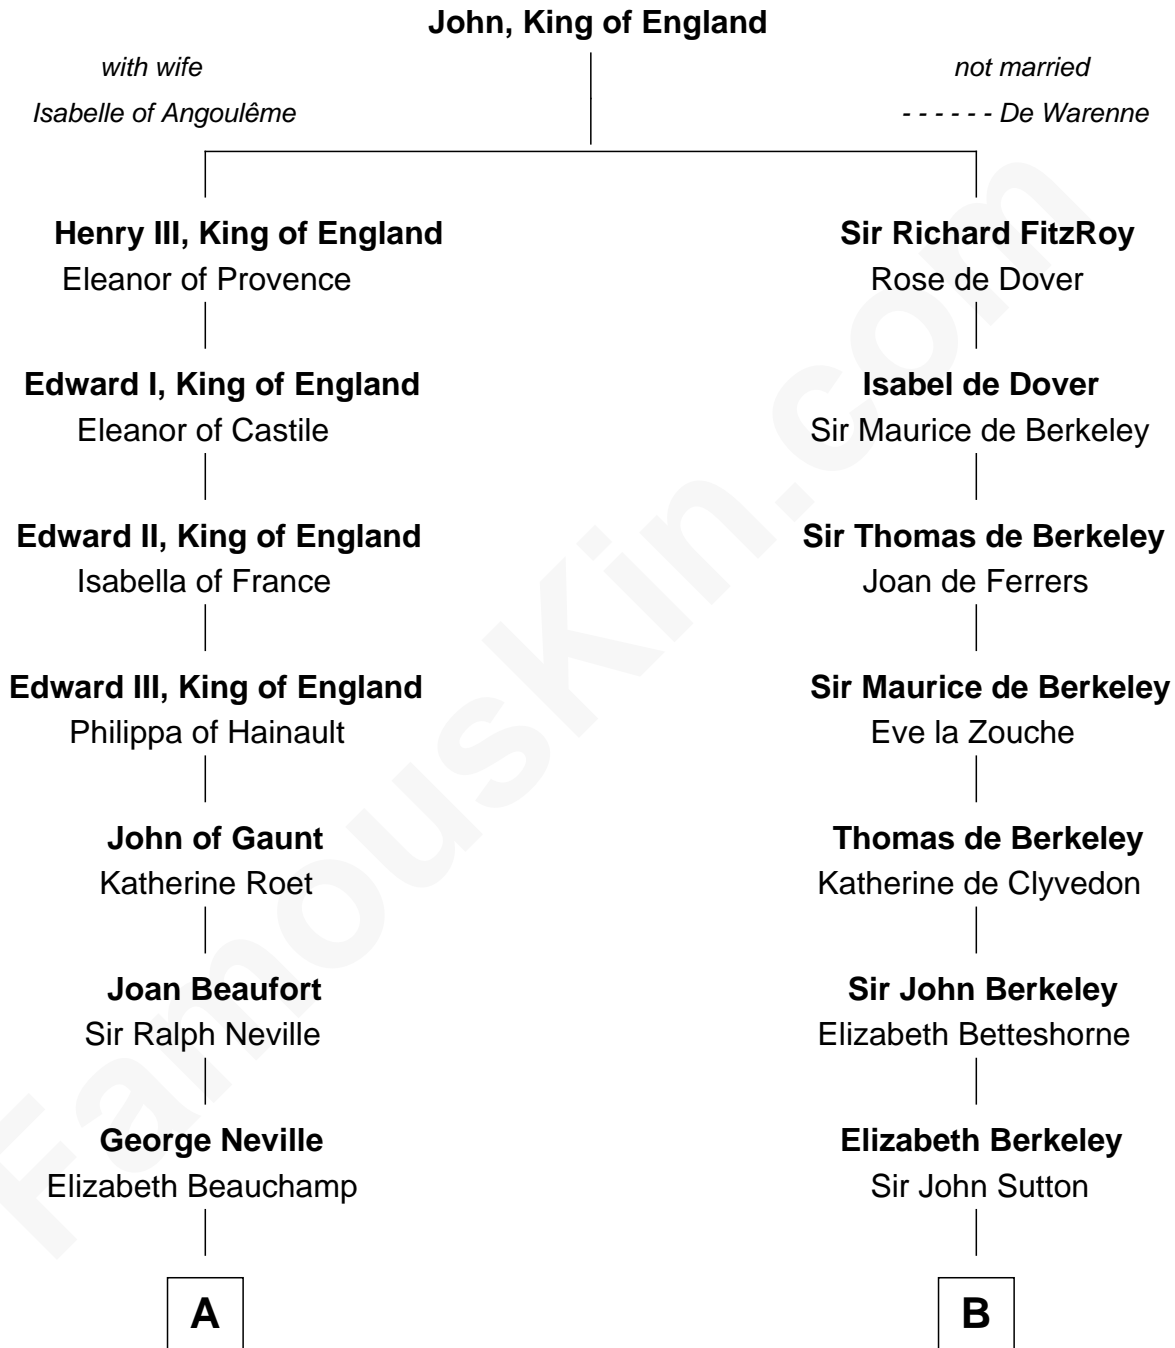

FamousKin.com
Relationship Chart of
Zachary Taylor
12th U.S. President

19th cousin 1 time removed of

Milton Bradley
Founder, Milton Bradley Company

C

William Strother
Sarah Bayly

Sarah Dabney Strother
Col. Richard Taylor

Zachary Taylor
12th U.S. President

D

Oliver Smith Lyford
Elizabeth Johnson

Dudley Lyford
Betsey Smith

Fanny Lyford
Lewis Bradley

Milton Bradley
Founder, Milton Bradley Company