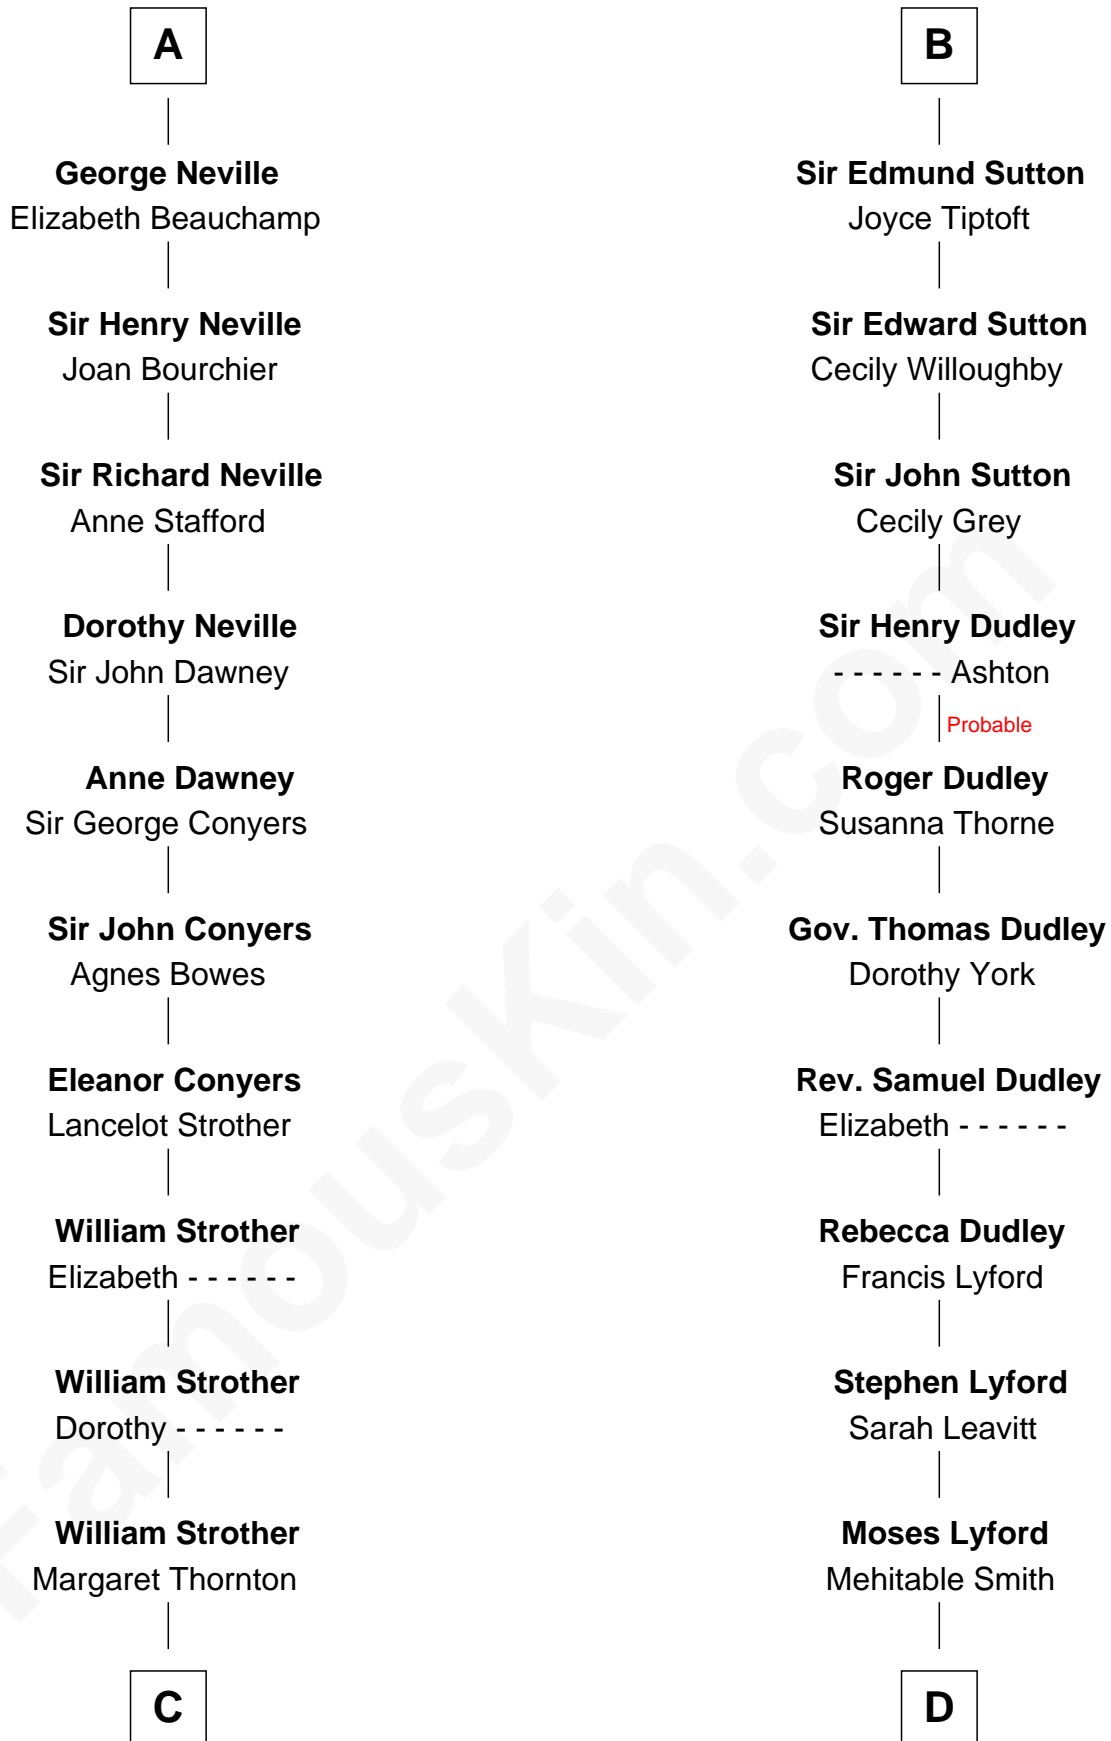

FamousKin.com

Relationship Chart of

Zachary Taylor

12th U.S. President

20th cousin of

Milton Bradley

Founder, Milton Bradley Company

Saher de Quincy
Margaret de Beaumont

C

Francis Strother
Susannah Dabney

William Strother
Sarah Bayly

Sarah Dabney Strother
Col. Richard Taylor

Zachary Taylor
12th U.S. President

D

Oliver Smith Lyford
Elizabeth Johnson

Dudley Lyford
Betsey Smith