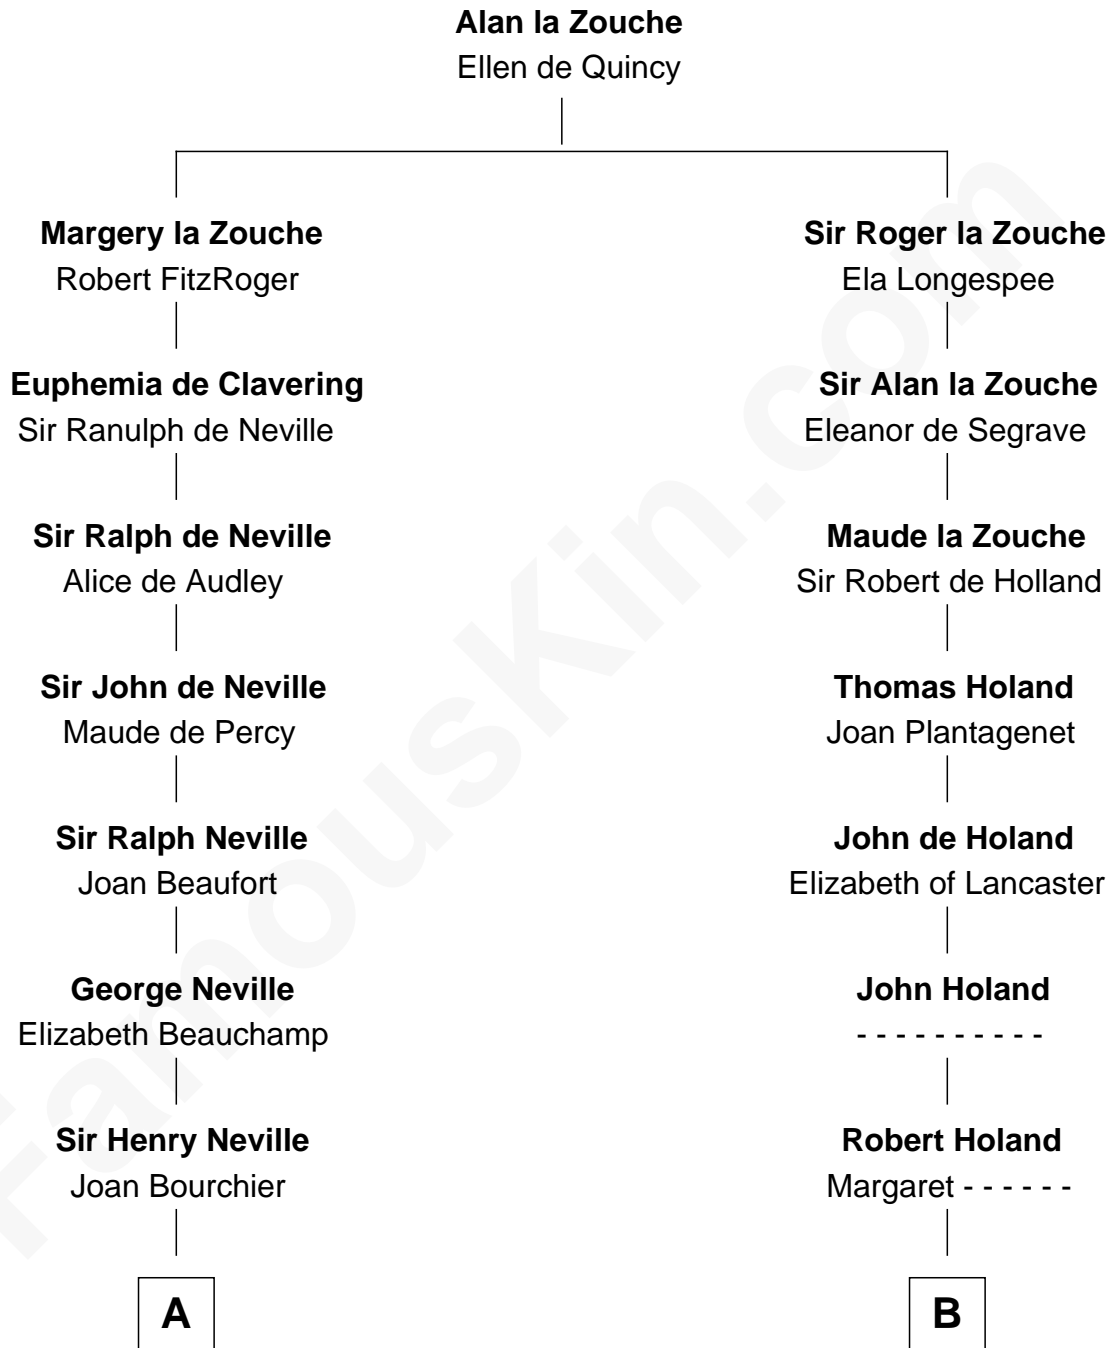

FamousKin.com
Relationship Chart of
Zachary Taylor
12th U.S. President

18th cousin 3 times removed of
Juliette Gordon Low
Founder of the Girl Scouts

C

Sarah Dabney Strother

Col. Richard Taylor

Zachary Taylor

12th U.S. President

D

Alexander Wolcott

Frances Burbank

Frances Wolcott

Arthur William Magill

Juliette Augusta Magill

John Harris Kinzie