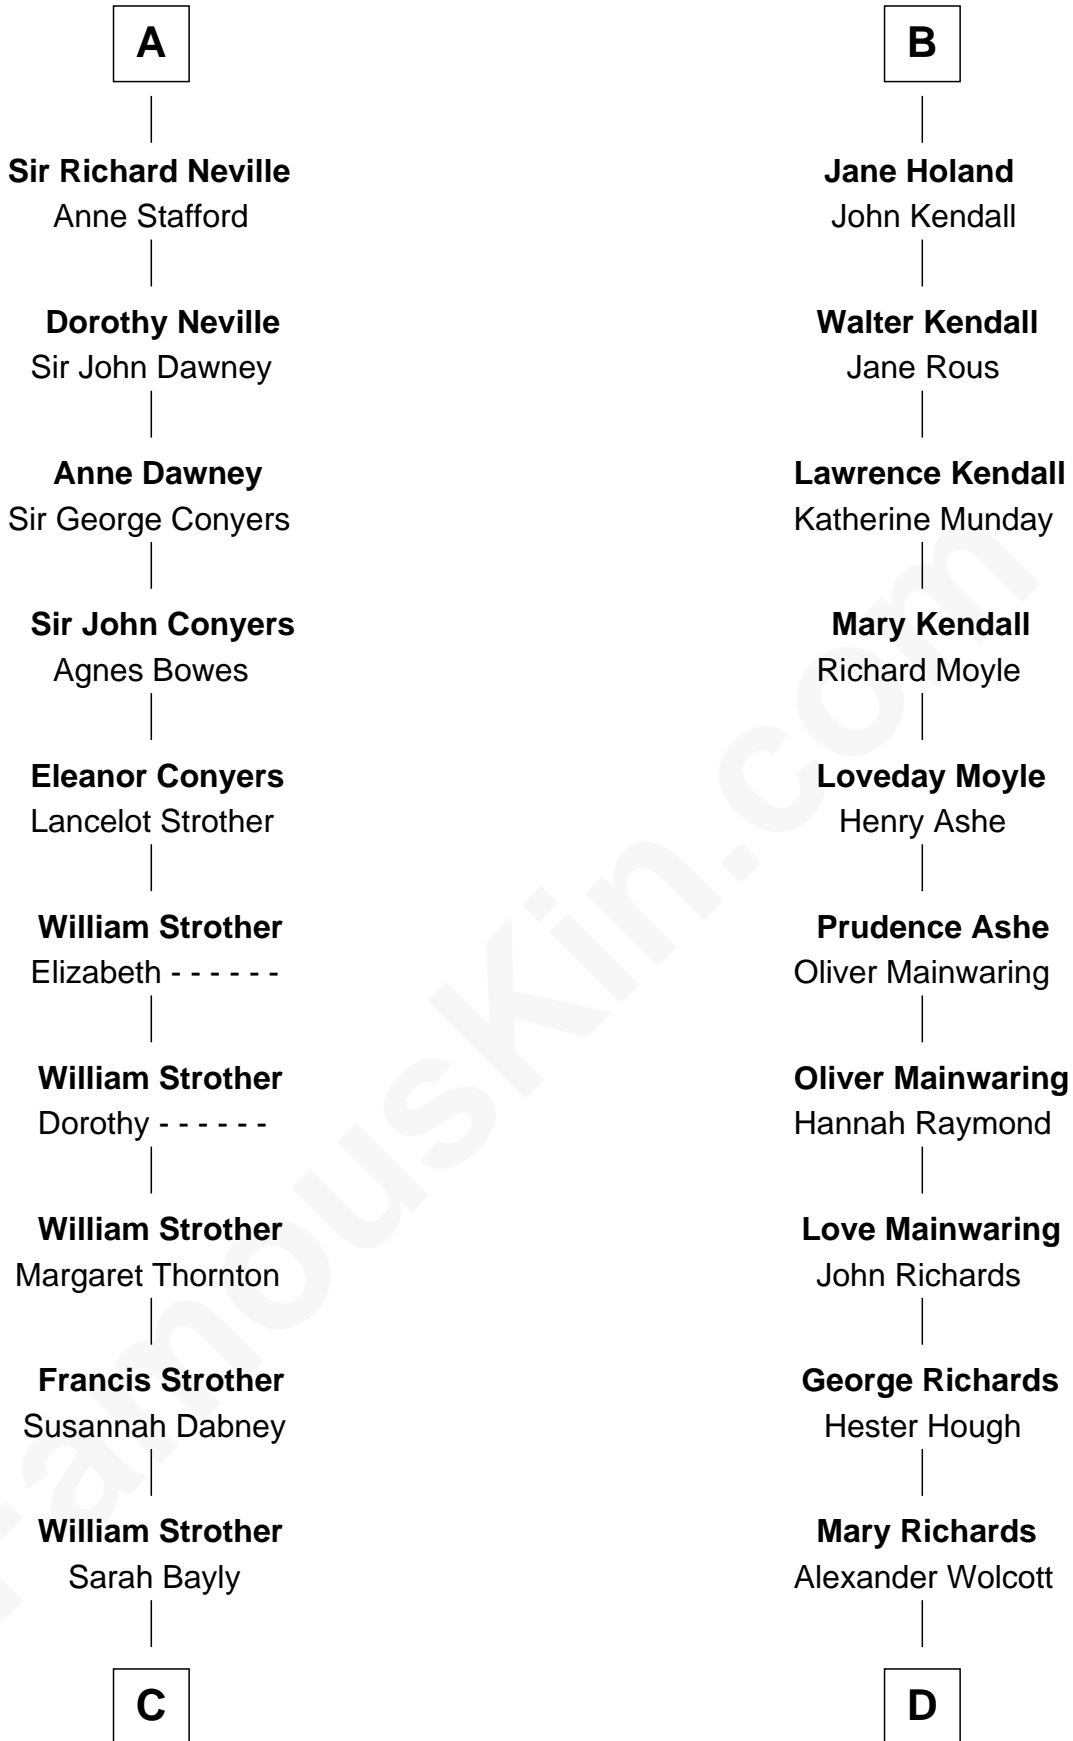

FamousKin.com
Relationship Chart of
Zachary Taylor
12th U.S. President

18th cousin 3 times removed of
Juliette Gordon Low
Founder of the Girl Scouts

C

Sarah Dabney Strother

Col. Richard Taylor

Zachary Taylor

12th U.S. President

D

Alexander Wolcott

Frances Burbank

Frances Wolcott

Arthur William Magill

Juliette Augusta Magill

John Harris Kinzie

Eleanor Lytle Kinzie

William Washington Gordon

Juliette Gordon Low

Founder of the Girl Scouts

FamousKin.com