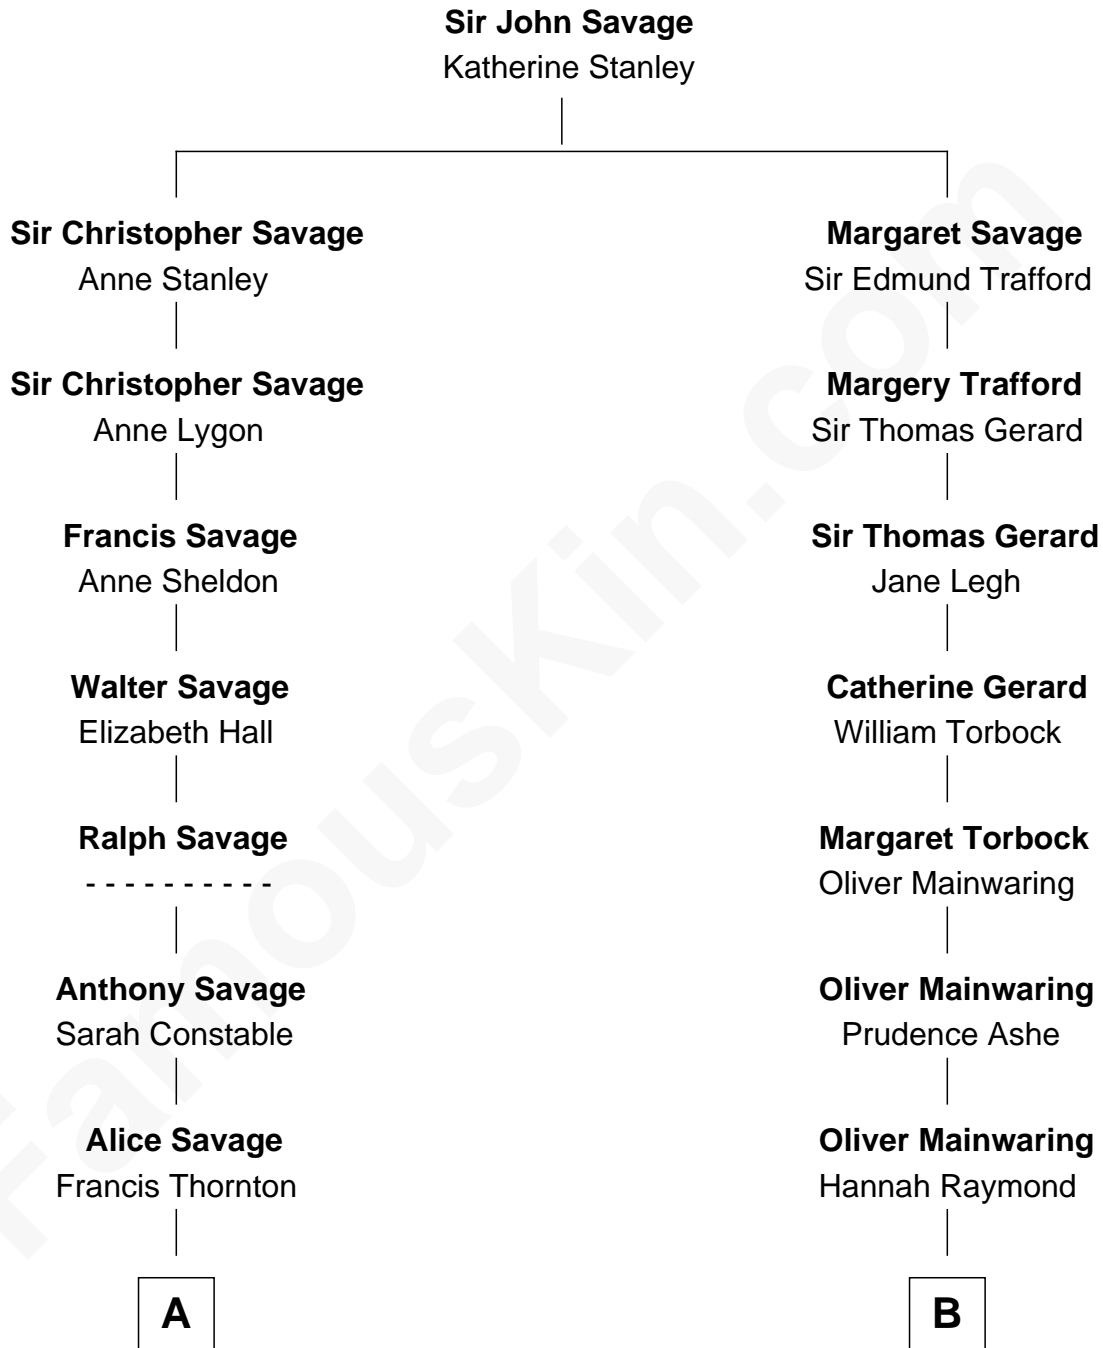

FamousKin.com
Relationship Chart of
Zachary Taylor
12th U.S. President

11th cousin 3 times removed of
Juliette Gordon Low
Founder of the Girl Scouts

A

Margaret Thornton

William Strother

Francis Strother

Susannah Dabney

William Strother

Sarah Bayly

Sarah Dabney Strother

Col. Richard Taylor

Zachary Taylor

12th U.S. President

B

Love Mainwaring