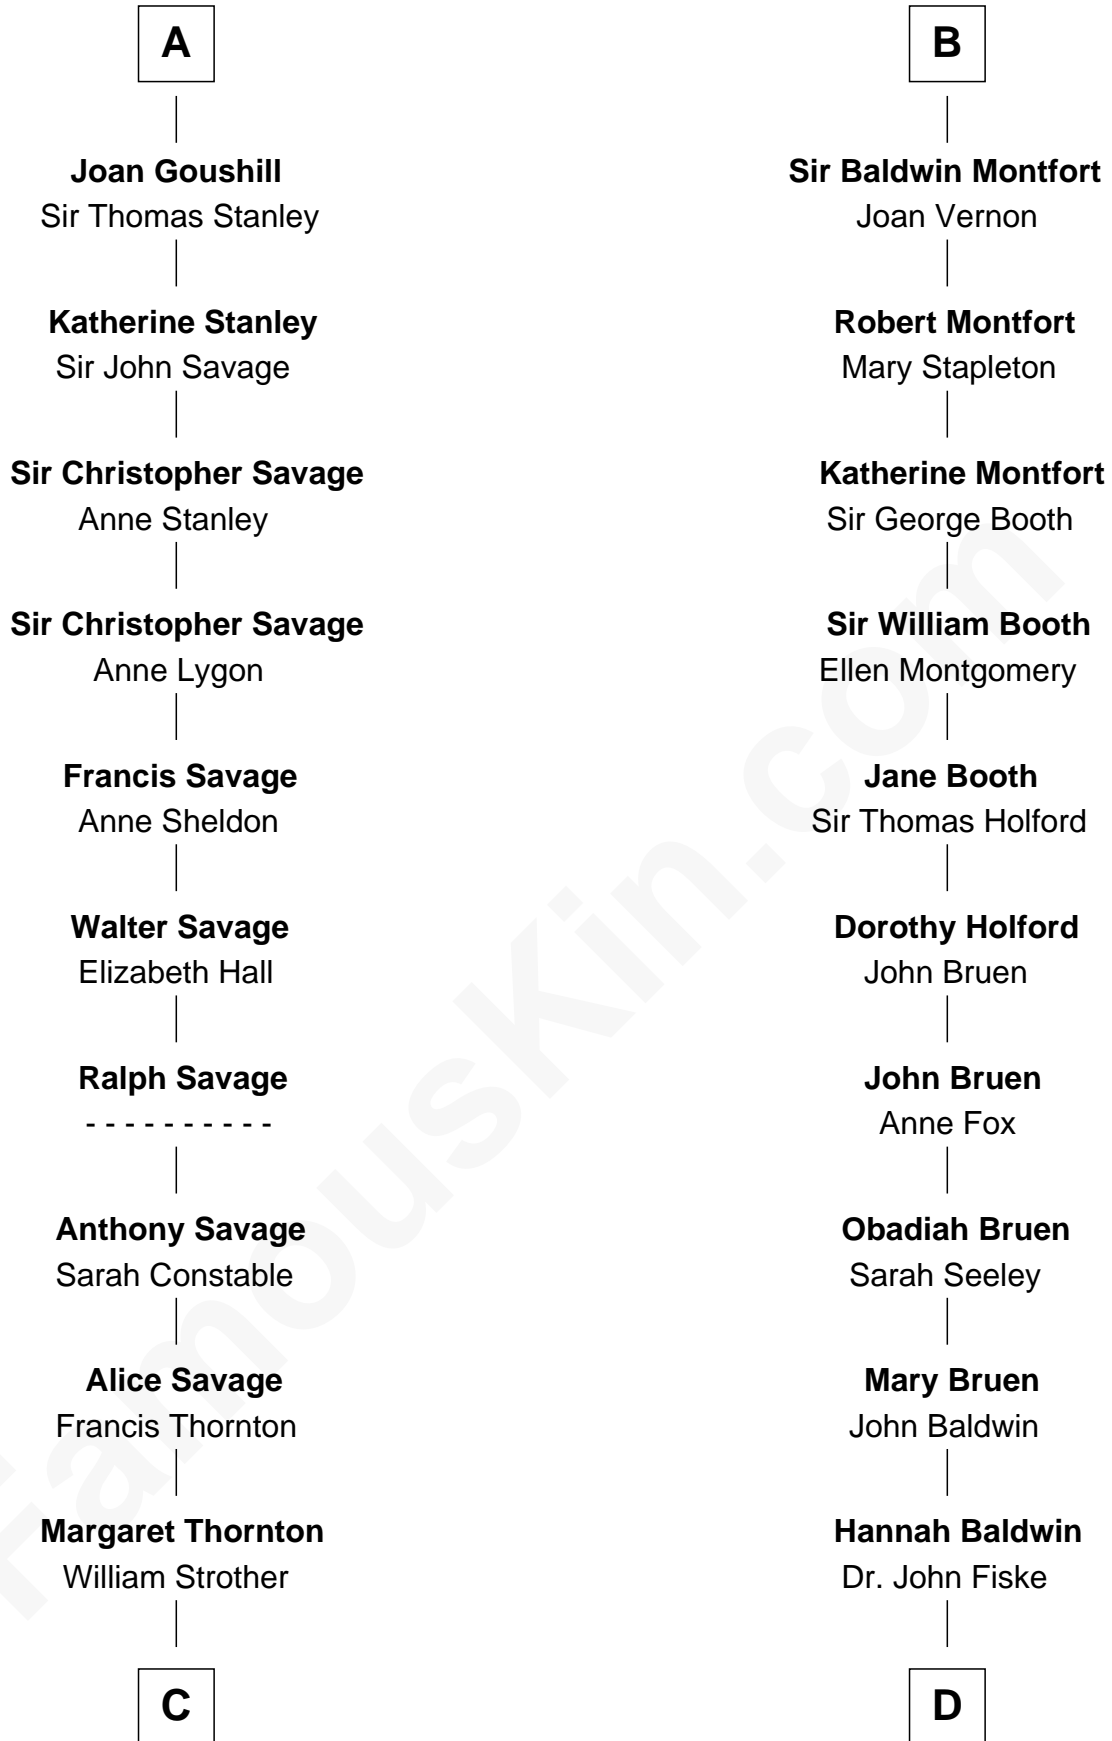

FamousKin.com
Relationship Chart of
Zachary Taylor
12th U.S. President

20th cousin 1 time removed of

Stephen A. Douglas
Participated in Lincoln-Douglas Debates

C

Francis Strother
Susannah Dabney

William Strother
Sarah Bayly

Sarah Dabney Strother
Col. Richard Taylor

Zachary Taylor
12th U.S. President

D

Benjamin Fiske
Abigail Bowen

Benjamin Fiske
Susannah Briggs

Rev. Nathaniel Fiske
Sarah Arnold

Sarah Fiske
Dr. Stephen Arnold Douglass