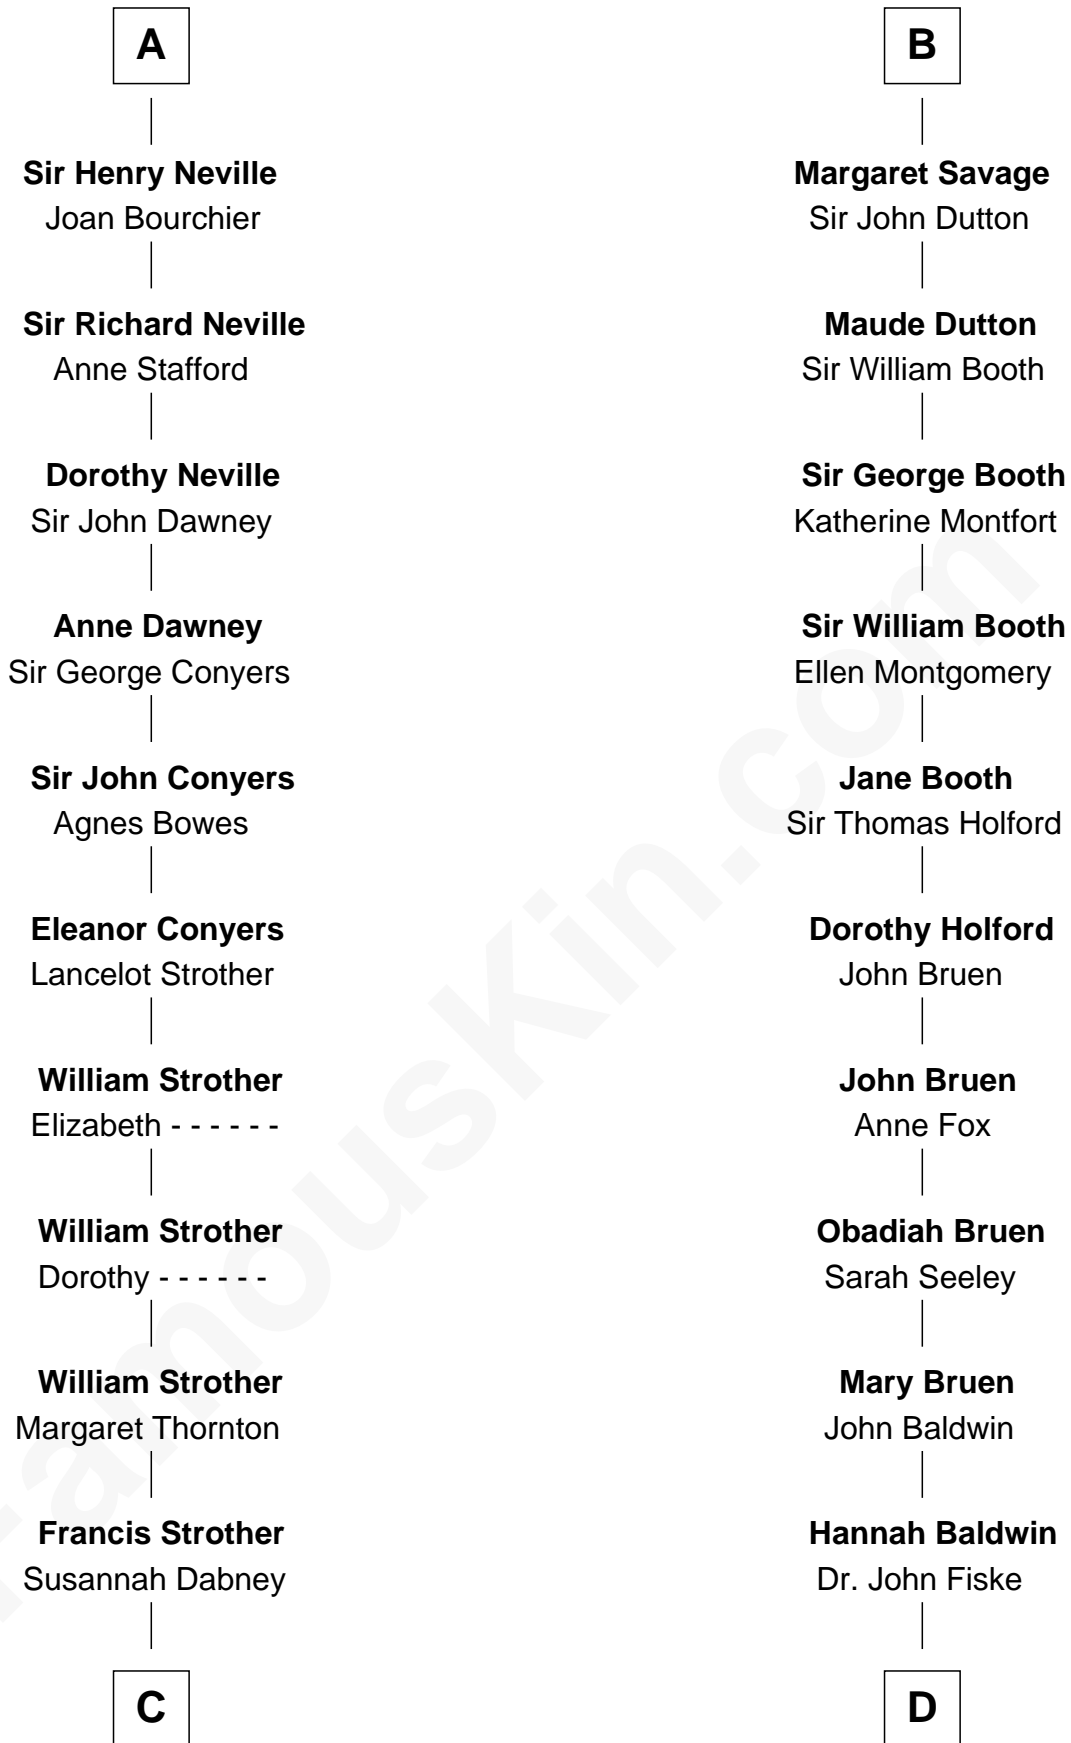

FamousKin.com
Relationship Chart of
Zachary Taylor
12th U.S. President

19th cousin 2 times removed of

Stephen A. Douglas
Participated in Lincoln-Douglas Debates

C

William Strother

Sarah Bayly

Sarah Dabney Strother

Col. Richard Taylor

Zachary Taylor

12th U.S. President

D

Benjamin Fiske

Abigail Bowen

Benjamin Fiske

Susannah Briggs