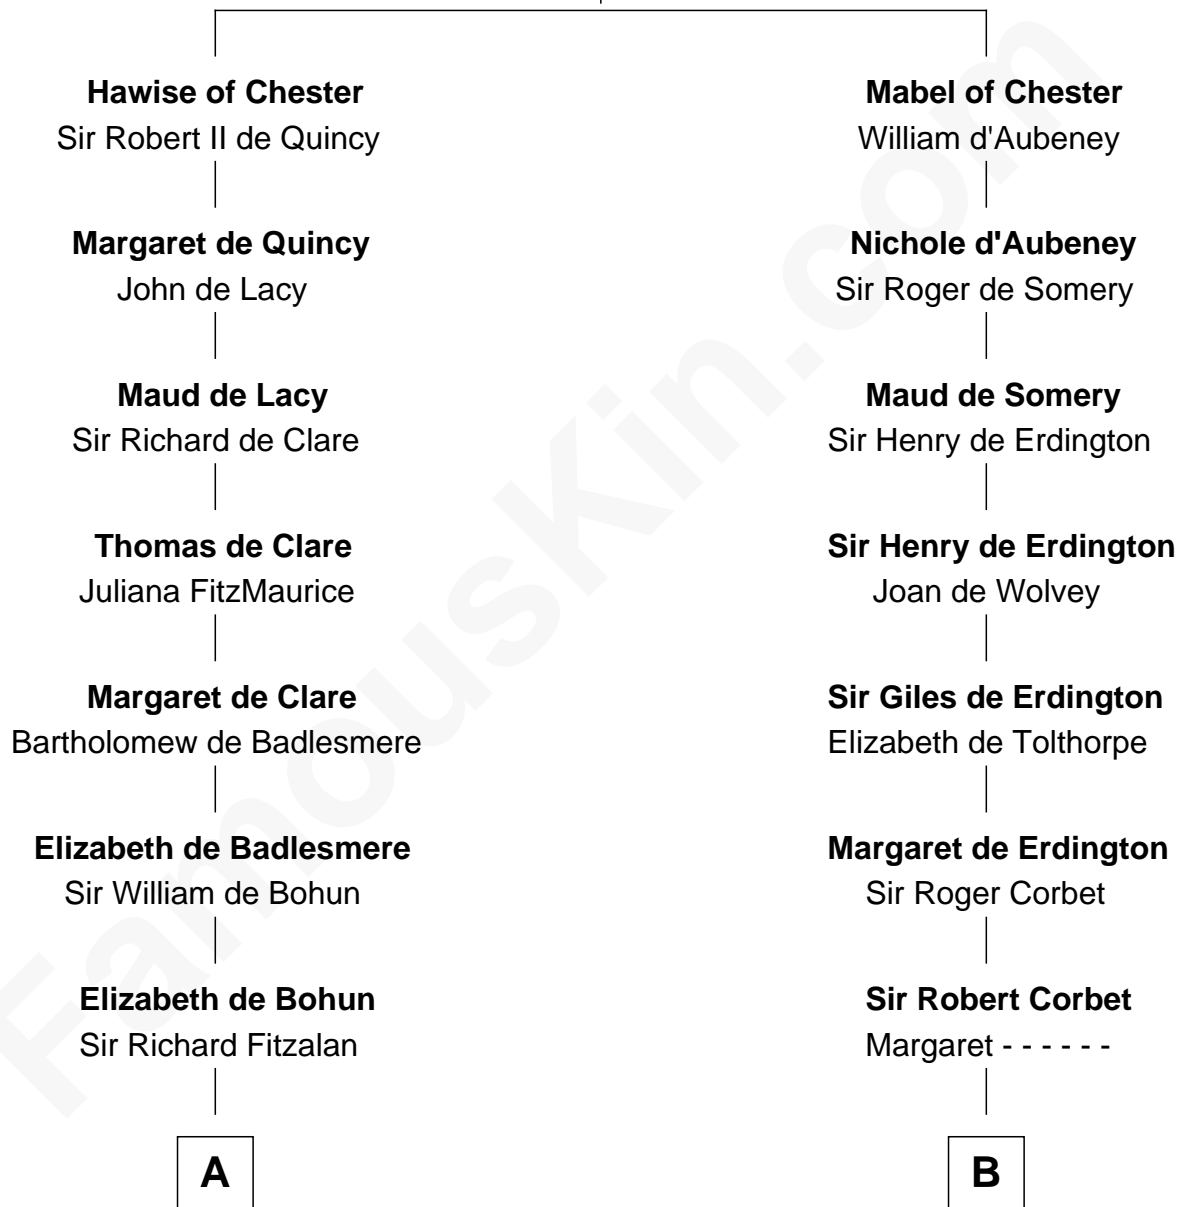

FamousKin.com Relationship Chart of

Zachary Taylor
12th U.S. President

21st cousin of

John Davis Long
32nd Governor of Massachusetts

Bertrade de Montfort
Hugh de Kevelioc

C

Margaret Thornton

William Strother

Francis Strother

Susannah Dabney

William Strother

Sarah Bayly

Sarah Dabney Strother

Col. Richard Taylor

Zachary Taylor

12th U.S. President