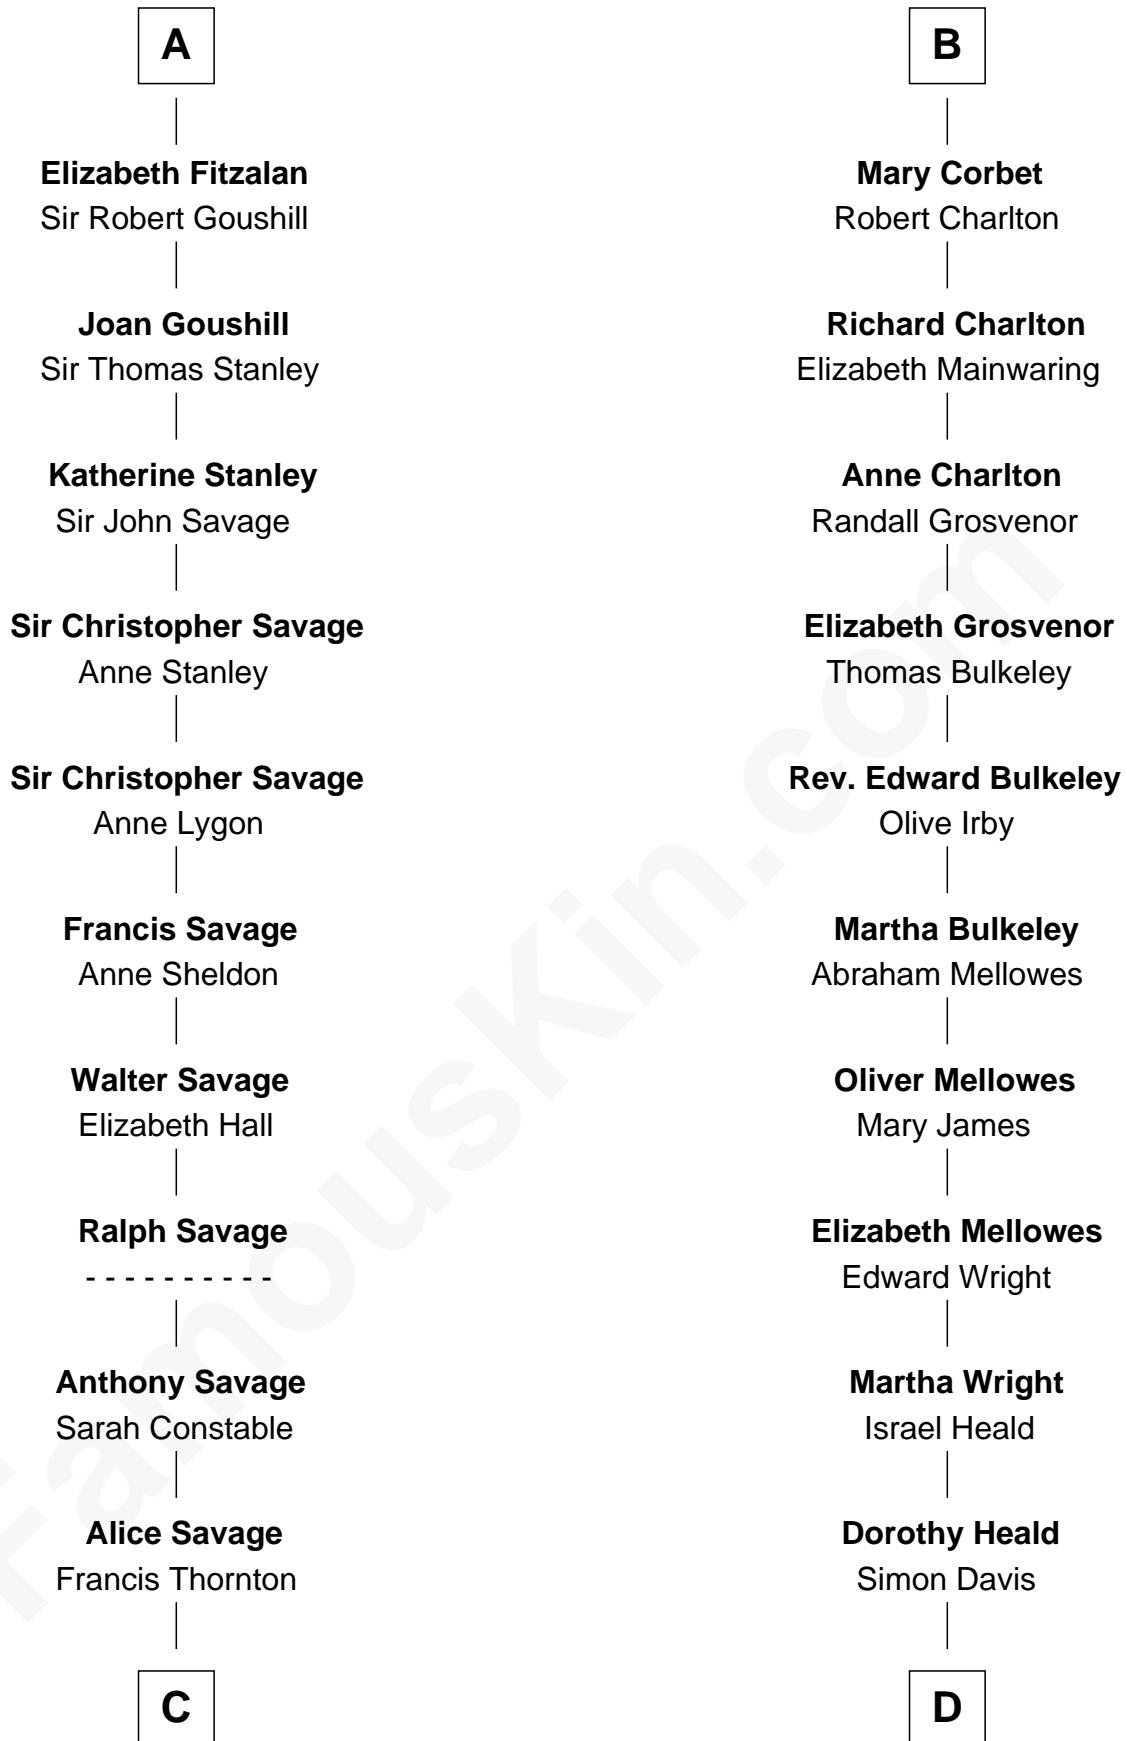

FamousKin.com Relationship Chart of

Zachary Taylor
12th U.S. President

21st cousin of

John Davis Long
32nd Governor of Massachusetts

Bertrade de Montfort
Hugh de Kevelioc

C

Margaret Thornton

William Strother

Francis Strother

Susannah Dabney

William Strother

Sarah Bayly

Sarah Dabney Strother

Col. Richard Taylor

Zachary Taylor

12th U.S. President