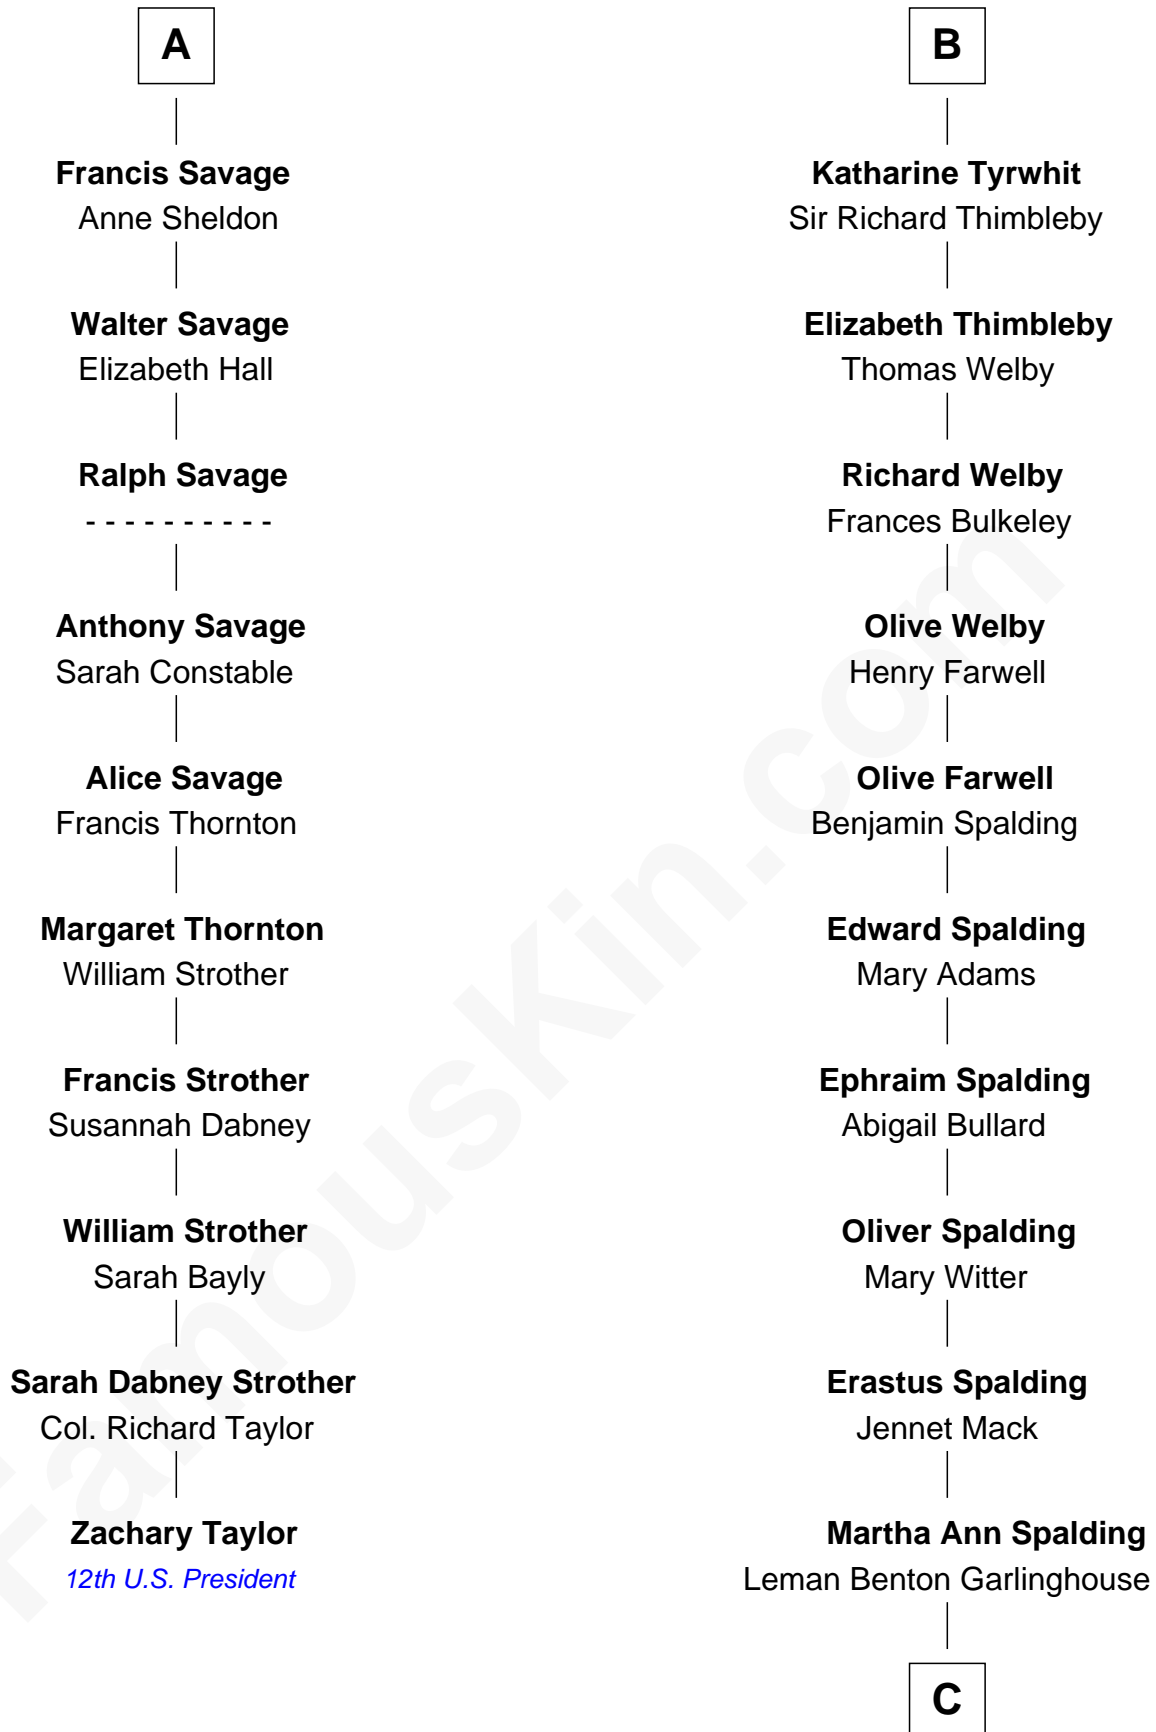

**FamousKin.com**  
**Relationship Chart of**  
**Zachary Taylor**  
*12th U.S. President*

16th cousin 3 times removed of  
**Katharine Hepburn**  
*Movie Actress*

**Bartholomew de Badlesmere**  
 Margaret de Clare

**Elizabeth de Badlesmere**  
 Sir William de Bohun

**Elizabeth de Bohun**  
 Sir Richard Fitzalan

**Elizabeth Fitzalan**  
 Sir Robert Goushill

**Joan Goushill**  
 Sir Thomas Stanley

**Katherine Stanley**  
 Sir John Savage

**Sir Christopher Savage**  
 Anne Stanley

**Sir Christopher Savage**  
 Anne Lygon

**A**

**Margaret de Badlesmere**  
 Sir John de Tivetot

**Sir Robert de Tivetot**  
 Margaret Deincourt

**Elizabeth de Tivetot**  
 Sir Philip le Despencer

**Margery Despencer**  
 Sir Roger Wentworth

**Agnes Wentworth**  
 Sir Robert Constable

**Anne Constable**  
 William Tyrwhit

**Sir Robert Tyrwhit**  
 Maud Talboys

**B**

C

**Caroline Garlinghouse**  
Alfred Augustus Houghton