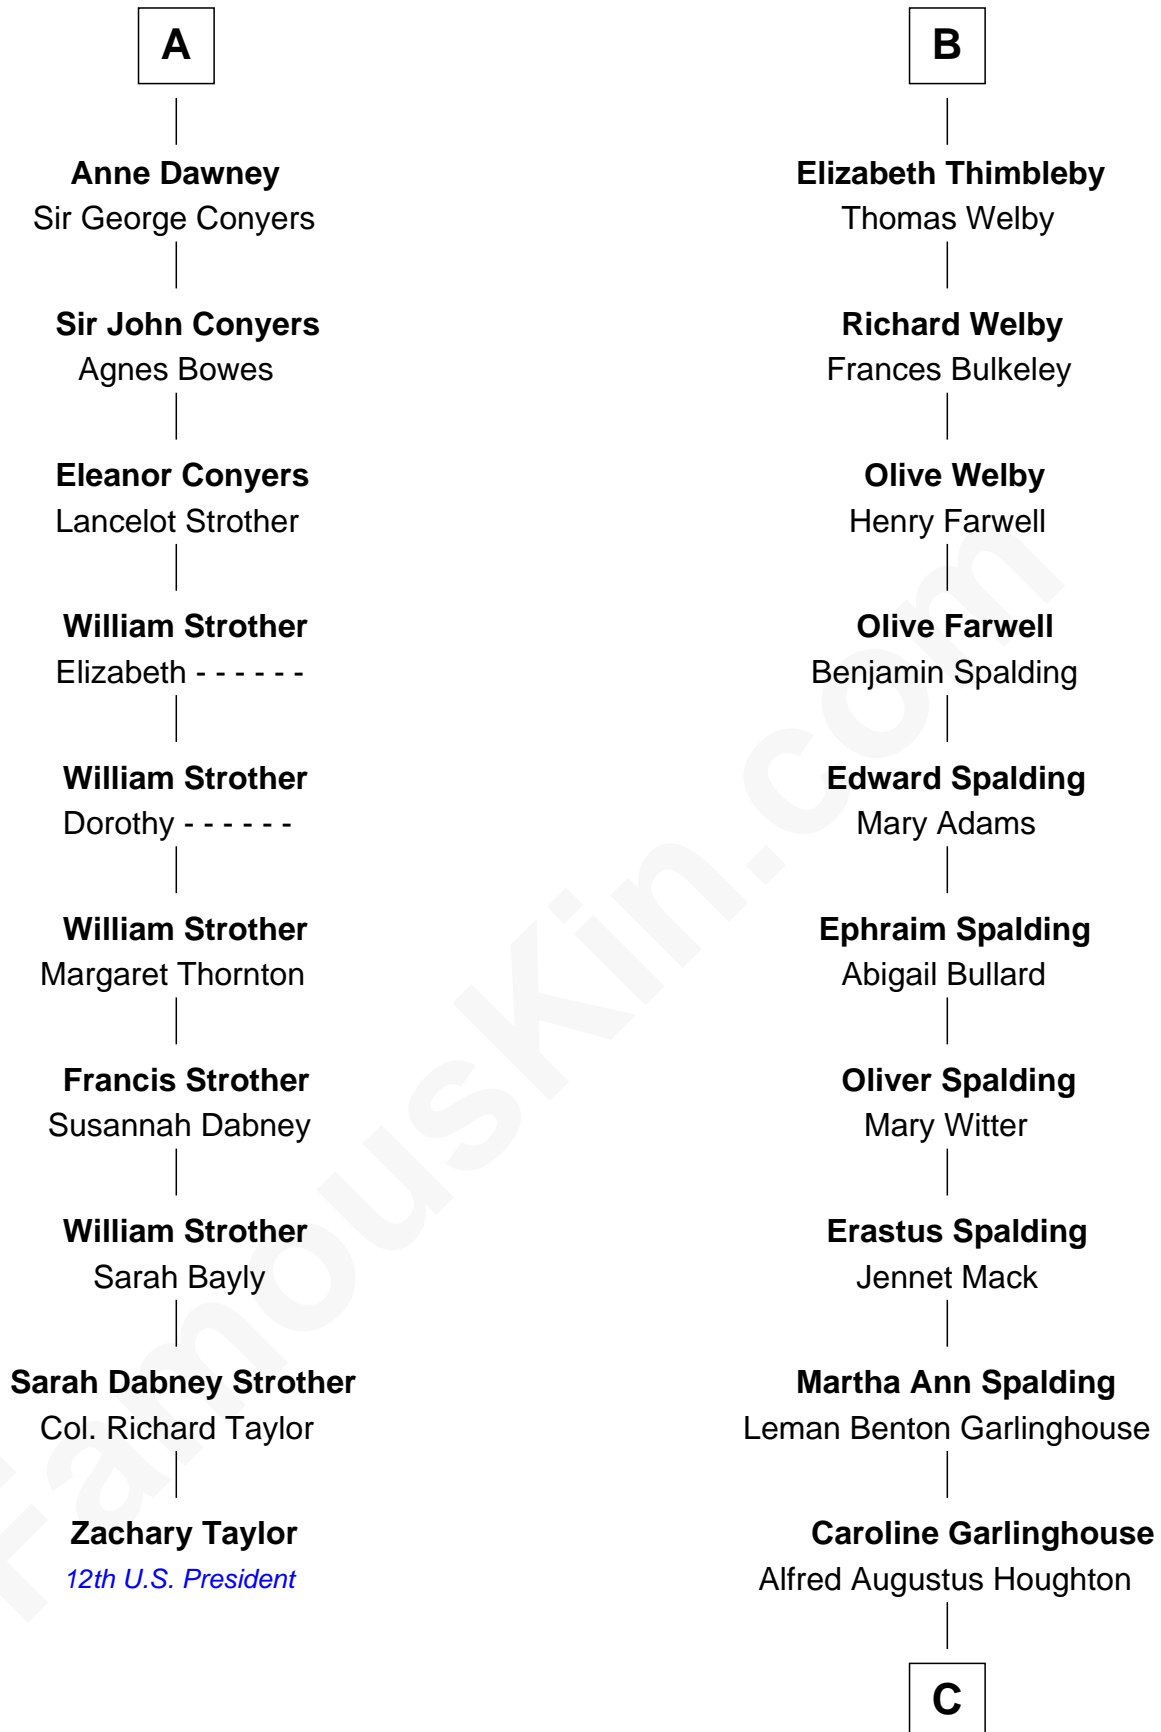

FamousKin.com
Relationship Chart of
Zachary Taylor
12th U.S. President

16th cousin 2 times removed of
Katharine Hepburn
Movie Actress

C

Katharine Martha Houghton

Thomas Norval Hepburn

Katharine Hepburn

Movie Actress

FamousKin.com