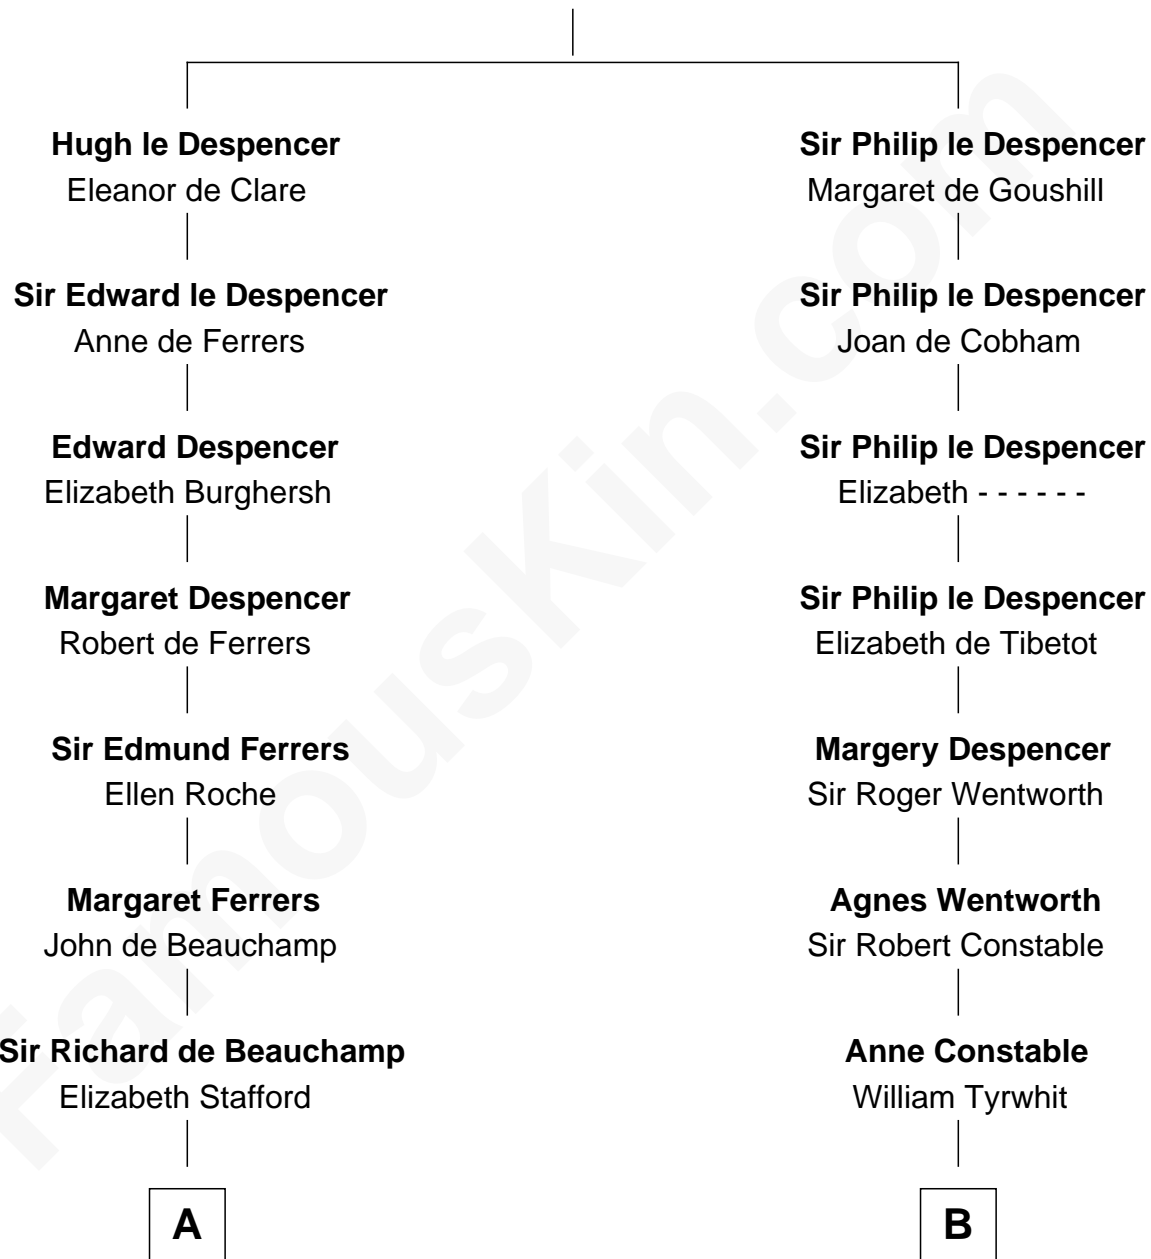

**FamousKin.com**  
**Relationship Chart of**  
**Zachary Taylor**  
*12th U.S. President*

19th cousin 1 time removed of  
**Katharine Hepburn**  
*Movie Actress*

**Sir Hugh le Despencer**  
 Isabella de Beauchamp

**C**

**William Strother**

Sarah Bayly

**Sarah Dabney Strother**

Col. Richard Taylor

**Zachary Taylor**

*12th U.S. President*

**D**

**Martha Ann Spalding**

Leman Benton Garlinghouse

**Caroline Garlinghouse**

Alfred Augustus Houghton

**Katharine Martha Houghton**

Thomas Norval Hepburn

**Katharine Hepburn**

*Movie Actress*