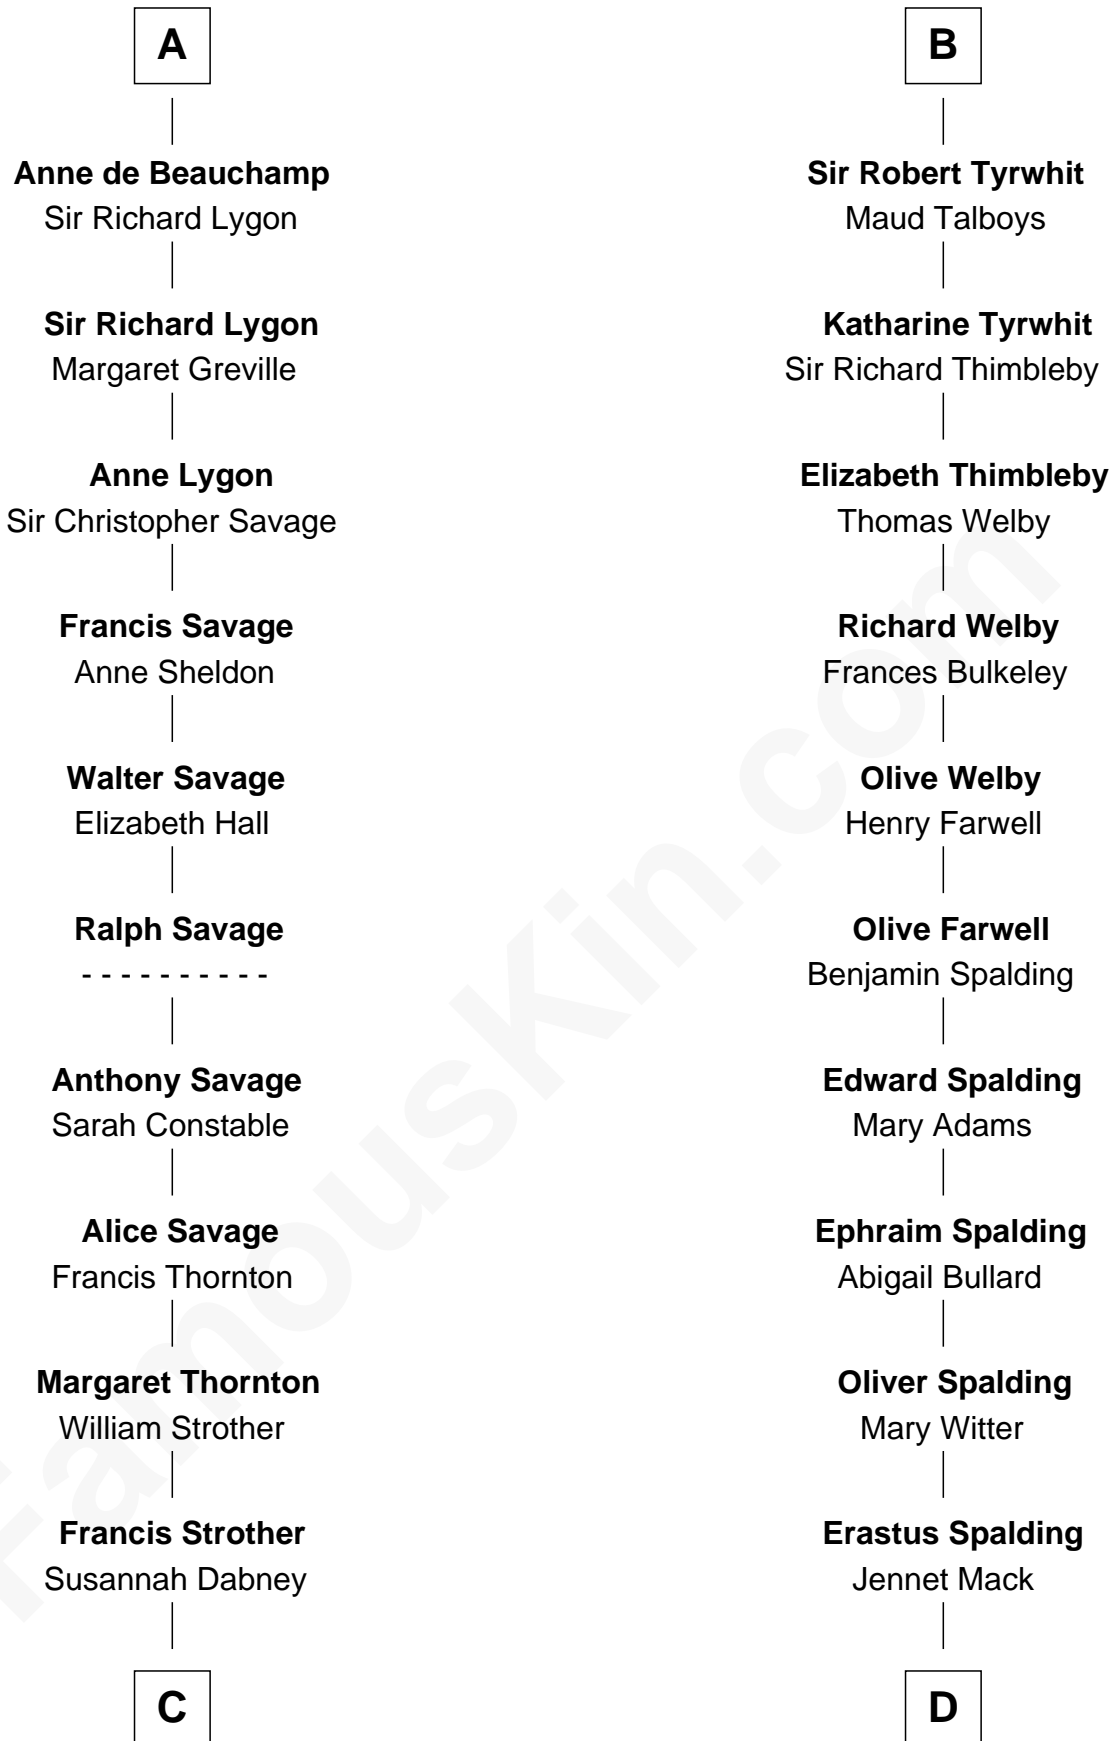

**FamousKin.com**  
**Relationship Chart of**  
**Zachary Taylor**  
*12th U.S. President*

19th cousin 1 time removed of  
**Katharine Hepburn**  
*Movie Actress*

**Sir Hugh le Despencer**  
 Isabella de Beauchamp

**C**

**William Strother**

Sarah Bayly

**Sarah Dabney Strother**

Col. Richard Taylor

**Zachary Taylor**

*12th U.S. President*

**D**

**Martha Ann Spalding**

Leman Benton Garlinghouse

**Caroline Garlinghouse**

Alfred Augustus Houghton

**Katharine Martha Houghton**

Thomas Norval Hepburn

**Katharine Hepburn**

*Movie Actress*