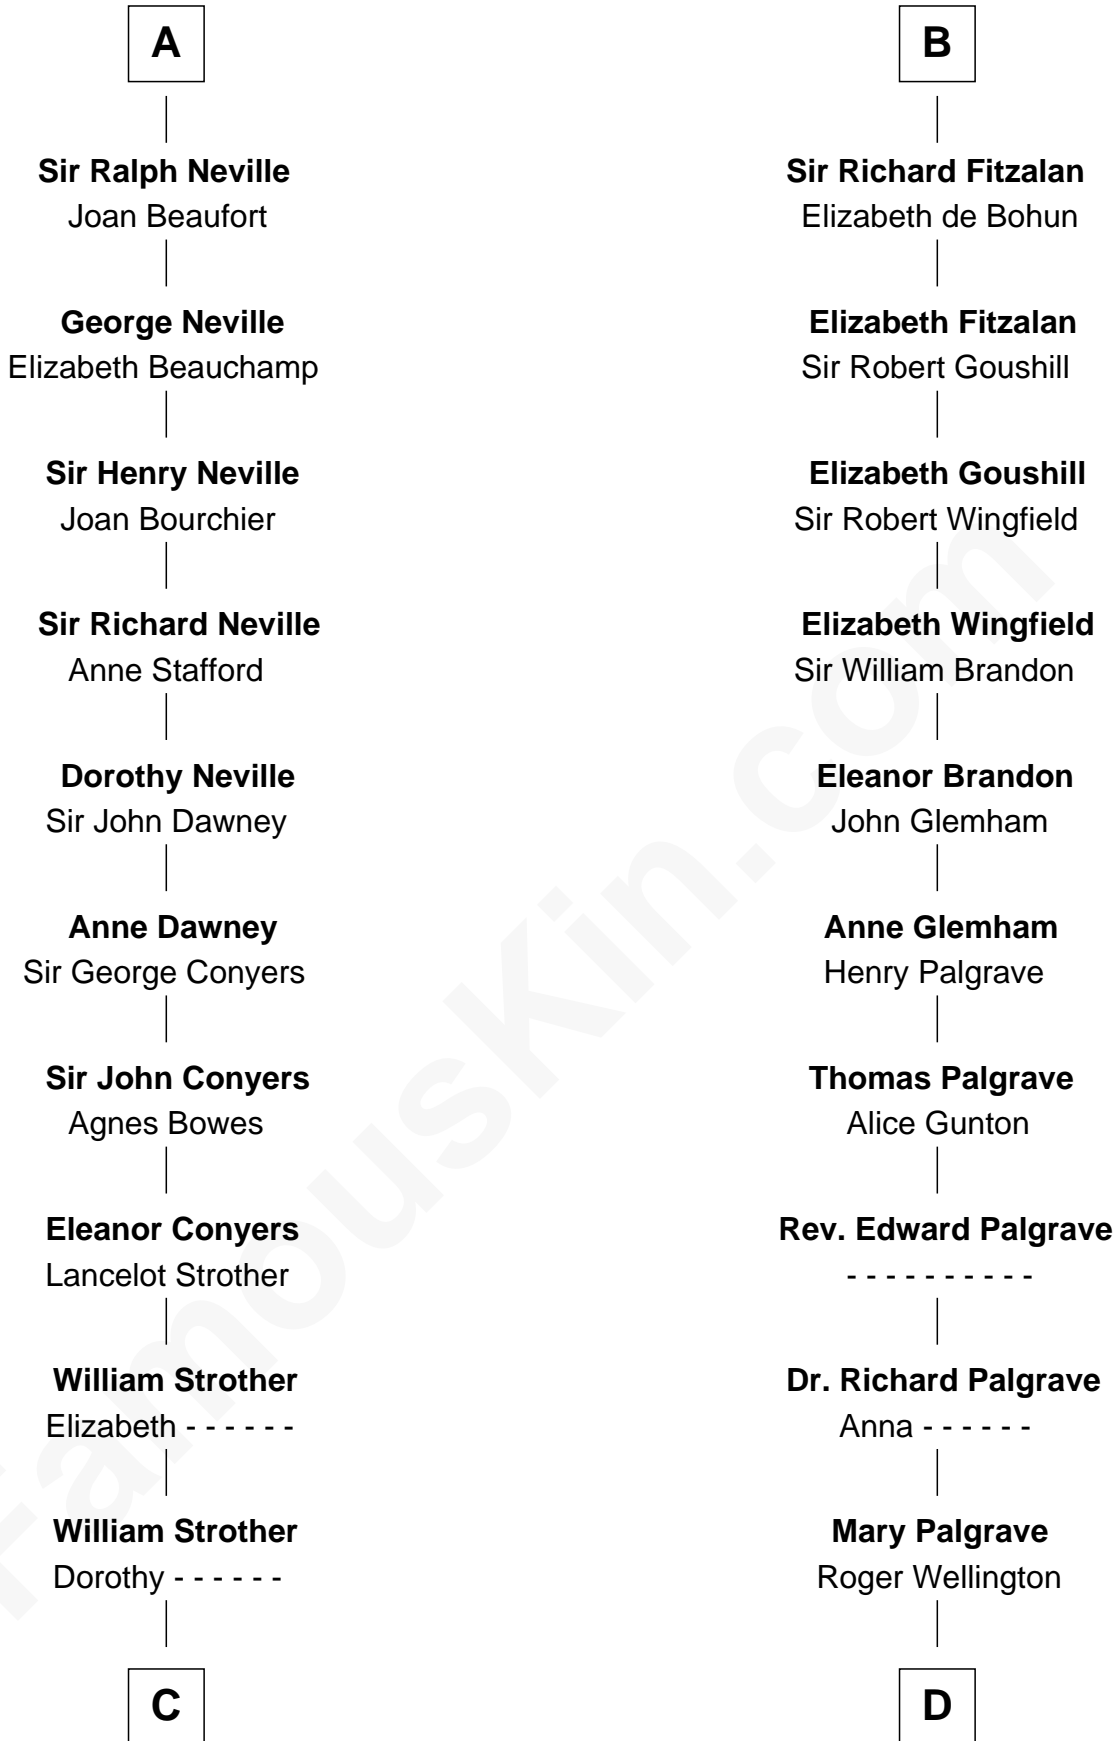

**FamousKin.com**  
**Relationship Chart of**  
**Zachary Taylor**  
*12th U.S. President*

**19th cousin 2 times removed of**  
**Roger Sherman**  
*Signer of the Declaration of Independence*

**C**

**William Strother**  
Margaret Thornton

**Francis Strother**  
Susannah Dabney

**William Strother**  
Sarah Bayly

**Sarah Dabney Strother**  
Col. Richard Taylor

**Zachary Taylor**  
*12th U.S. President*

**D**

**Benjamin Wellington**  
Elizabeth Sweetman

**Mehetable Wellington**  
William Sherman

**Roger Sherman**  
*Signer of Declaration of Independence*

FamousKin.com