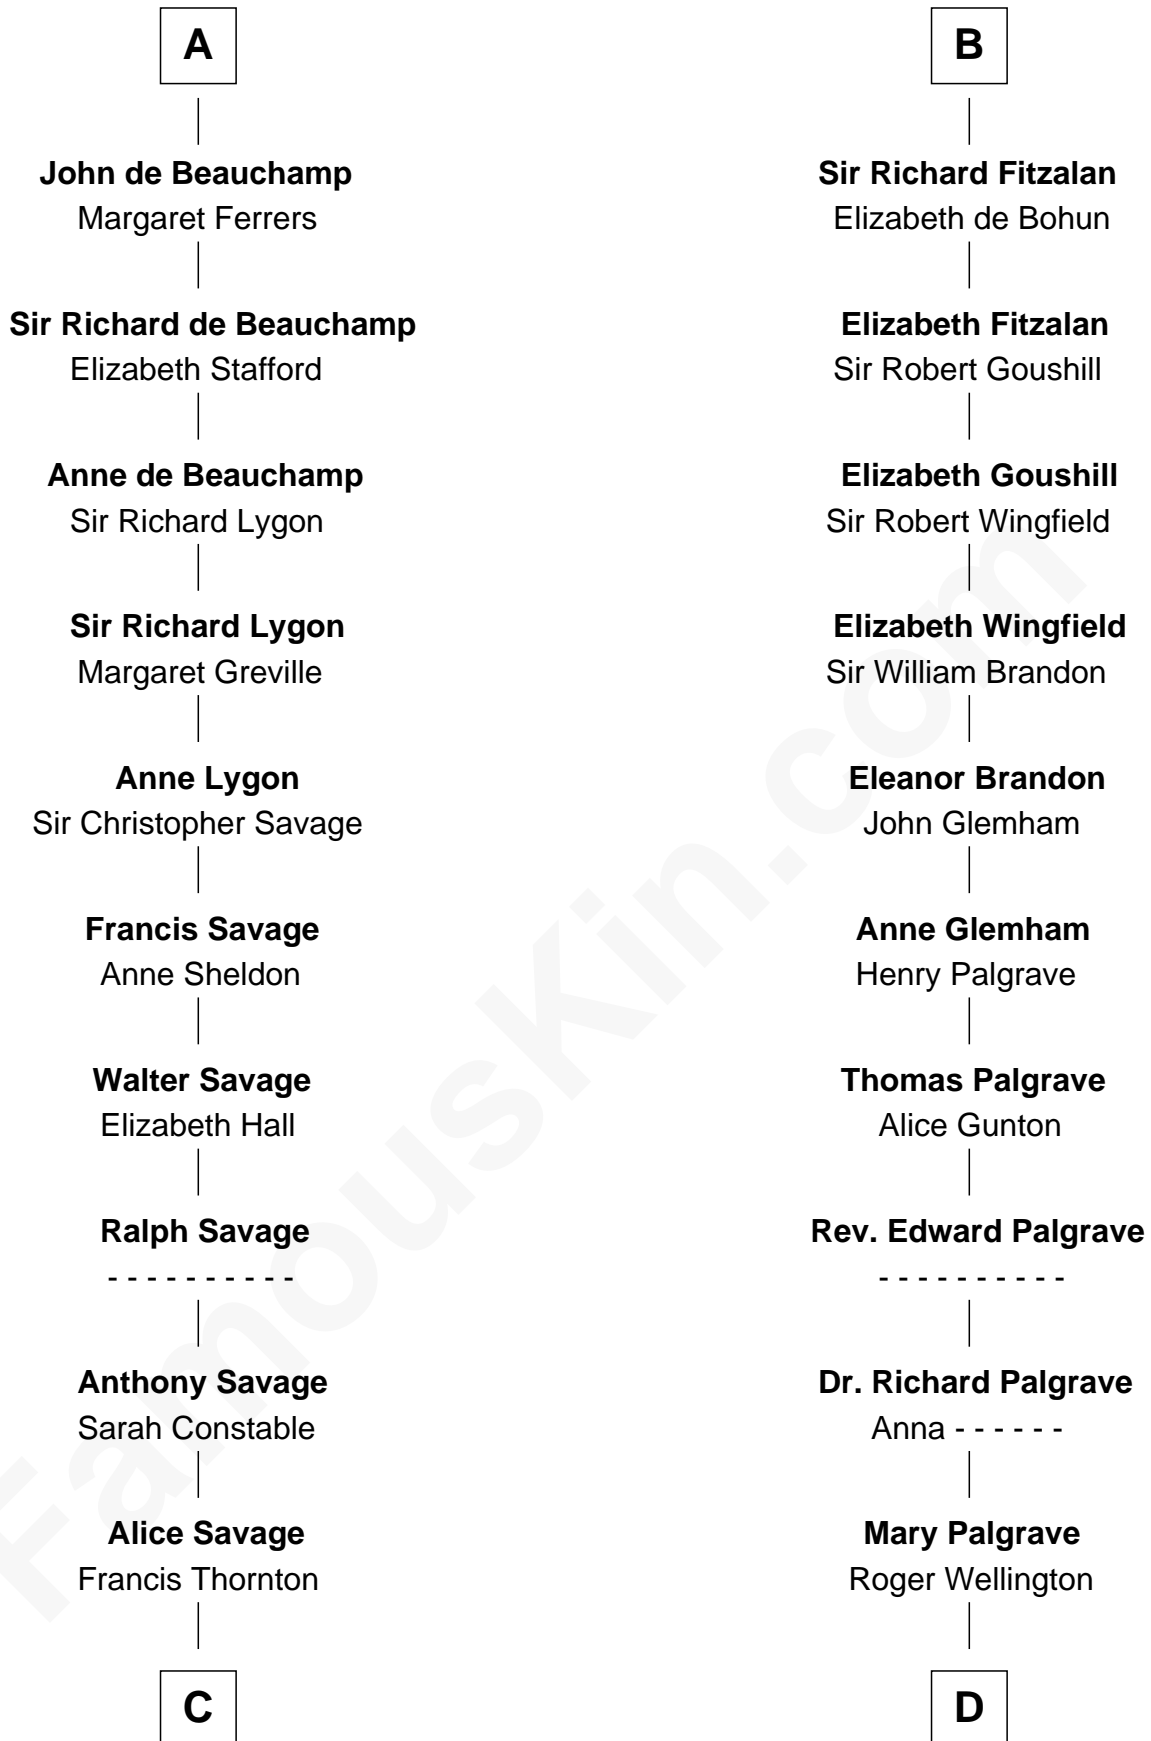

FamousKin.com
Relationship Chart of
Zachary Taylor
12th U.S. President

19th cousin 2 times removed of
Roger Sherman
Signer of the Declaration of Independence

C

Margaret Thornton

William Strother

Francis Strother

Susannah Dabney

William Strother

Sarah Bayly

Sarah Dabney Strother

Col. Richard Taylor

Zachary Taylor

12th U.S. President

D