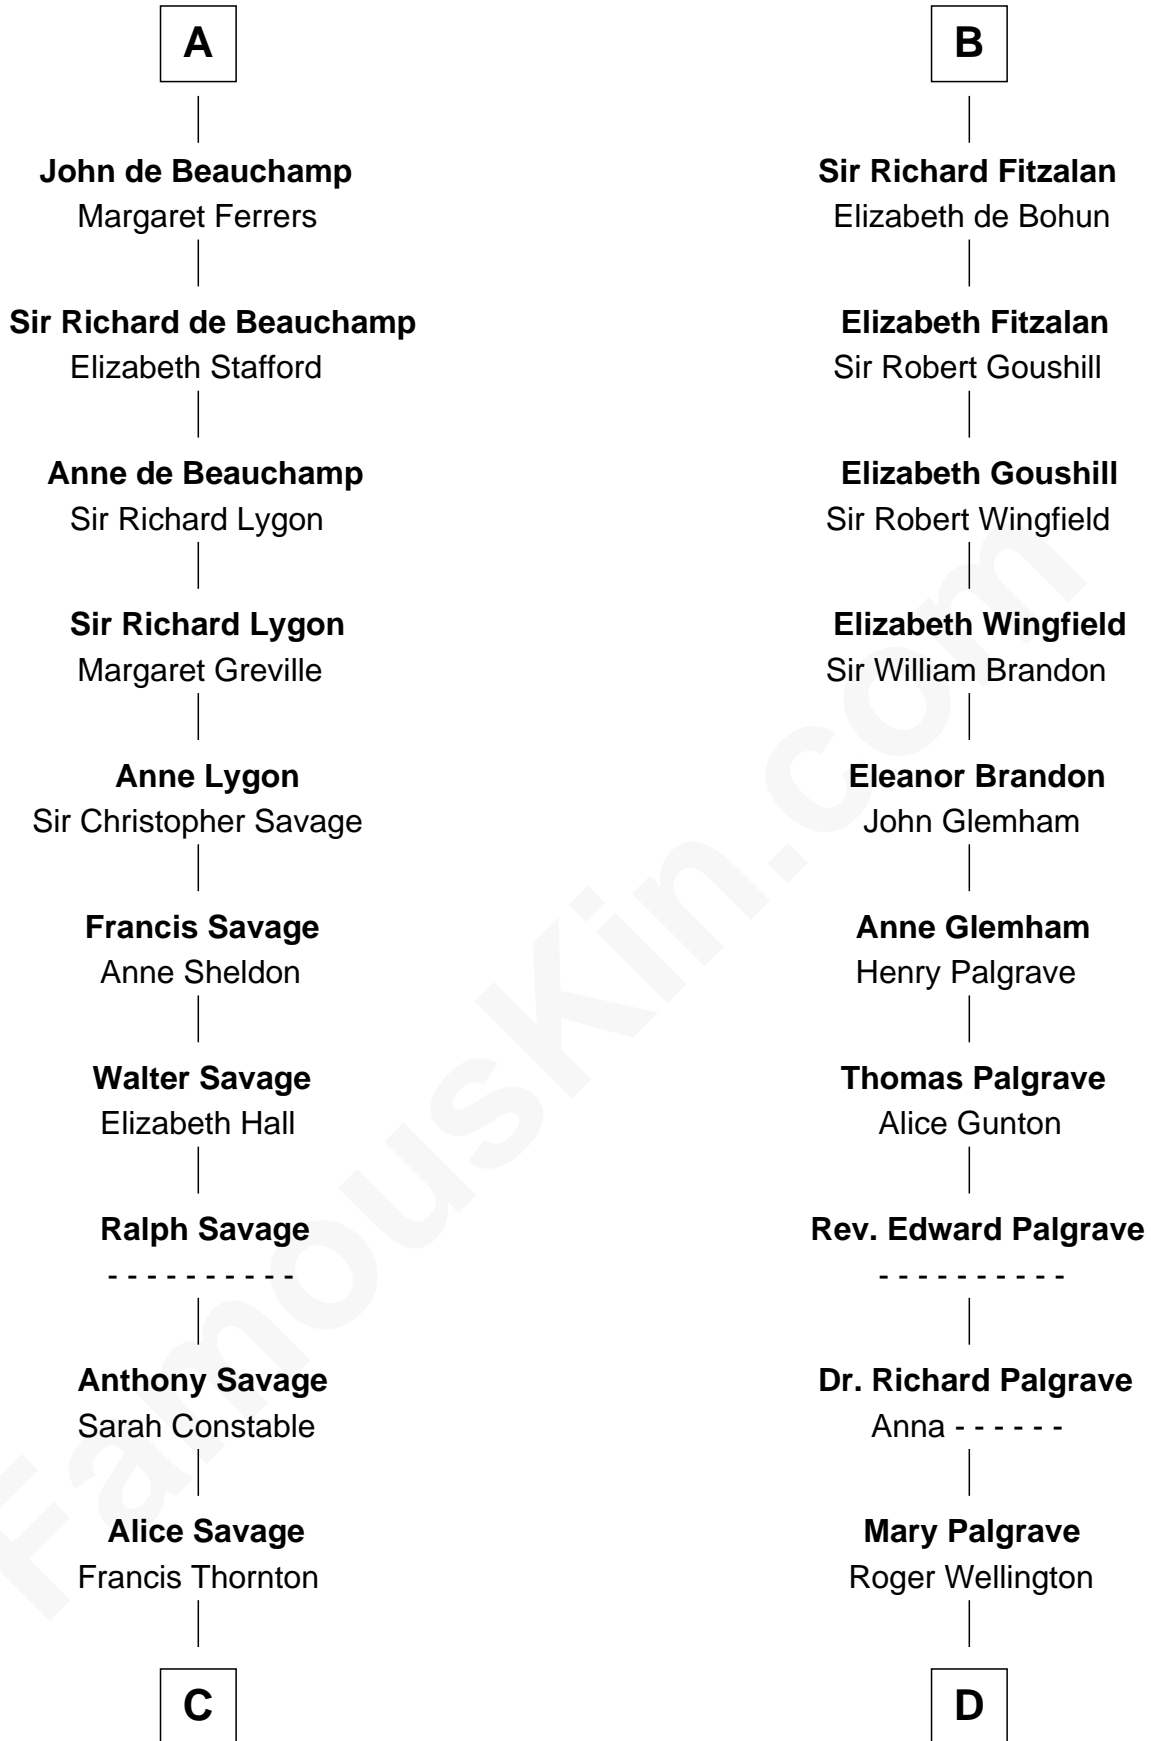

FamousKin.com
Relationship Chart of
Zachary Taylor
12th U.S. President

19th cousin 2 times removed of
Roger Sherman
Signer of the Declaration of Independence

C

Margaret Thornton

William Strother

Francis Strother

Susannah Dabney

William Strother

Sarah Bayly

Sarah Dabney Strother

Col. Richard Taylor

Zachary Taylor

12th U.S. President

D