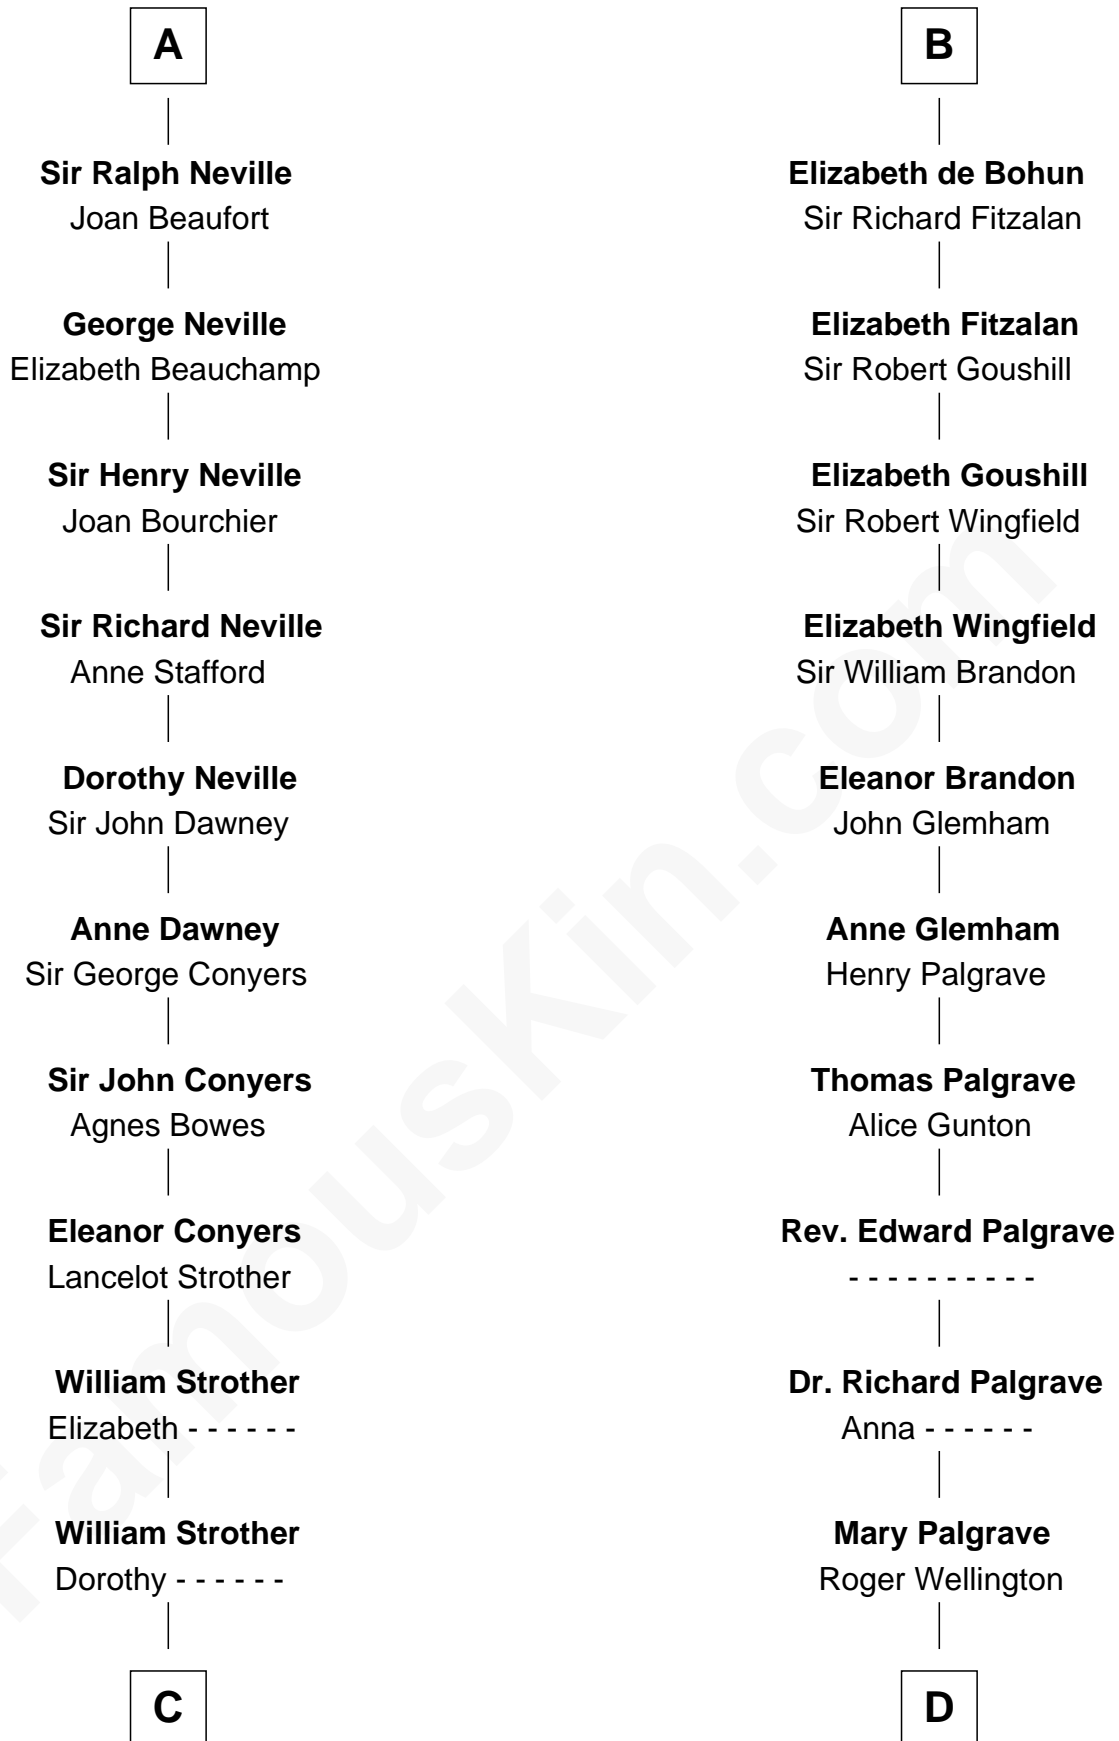

**FamousKin.com**  
**Relationship Chart of**  
**Zachary Taylor**  
*12th U.S. President*

**19th cousin 2 times removed of**  
**Roger Sherman**  
*Signer of the Declaration of Independence*

**C**

**William Strother**  
Margaret Thornton

**Francis Strother**  
Susannah Dabney

**William Strother**  
Sarah Bayly

**Sarah Dabney Strother**  
Col. Richard Taylor

**Zachary Taylor**  
*12th U.S. President*

**D**

**Benjamin Wellington**  
Elizabeth Sweetman

**Mehetable Wellington**  
William Sherman

**Roger Sherman**  
*Signer of Declaration of Independence*