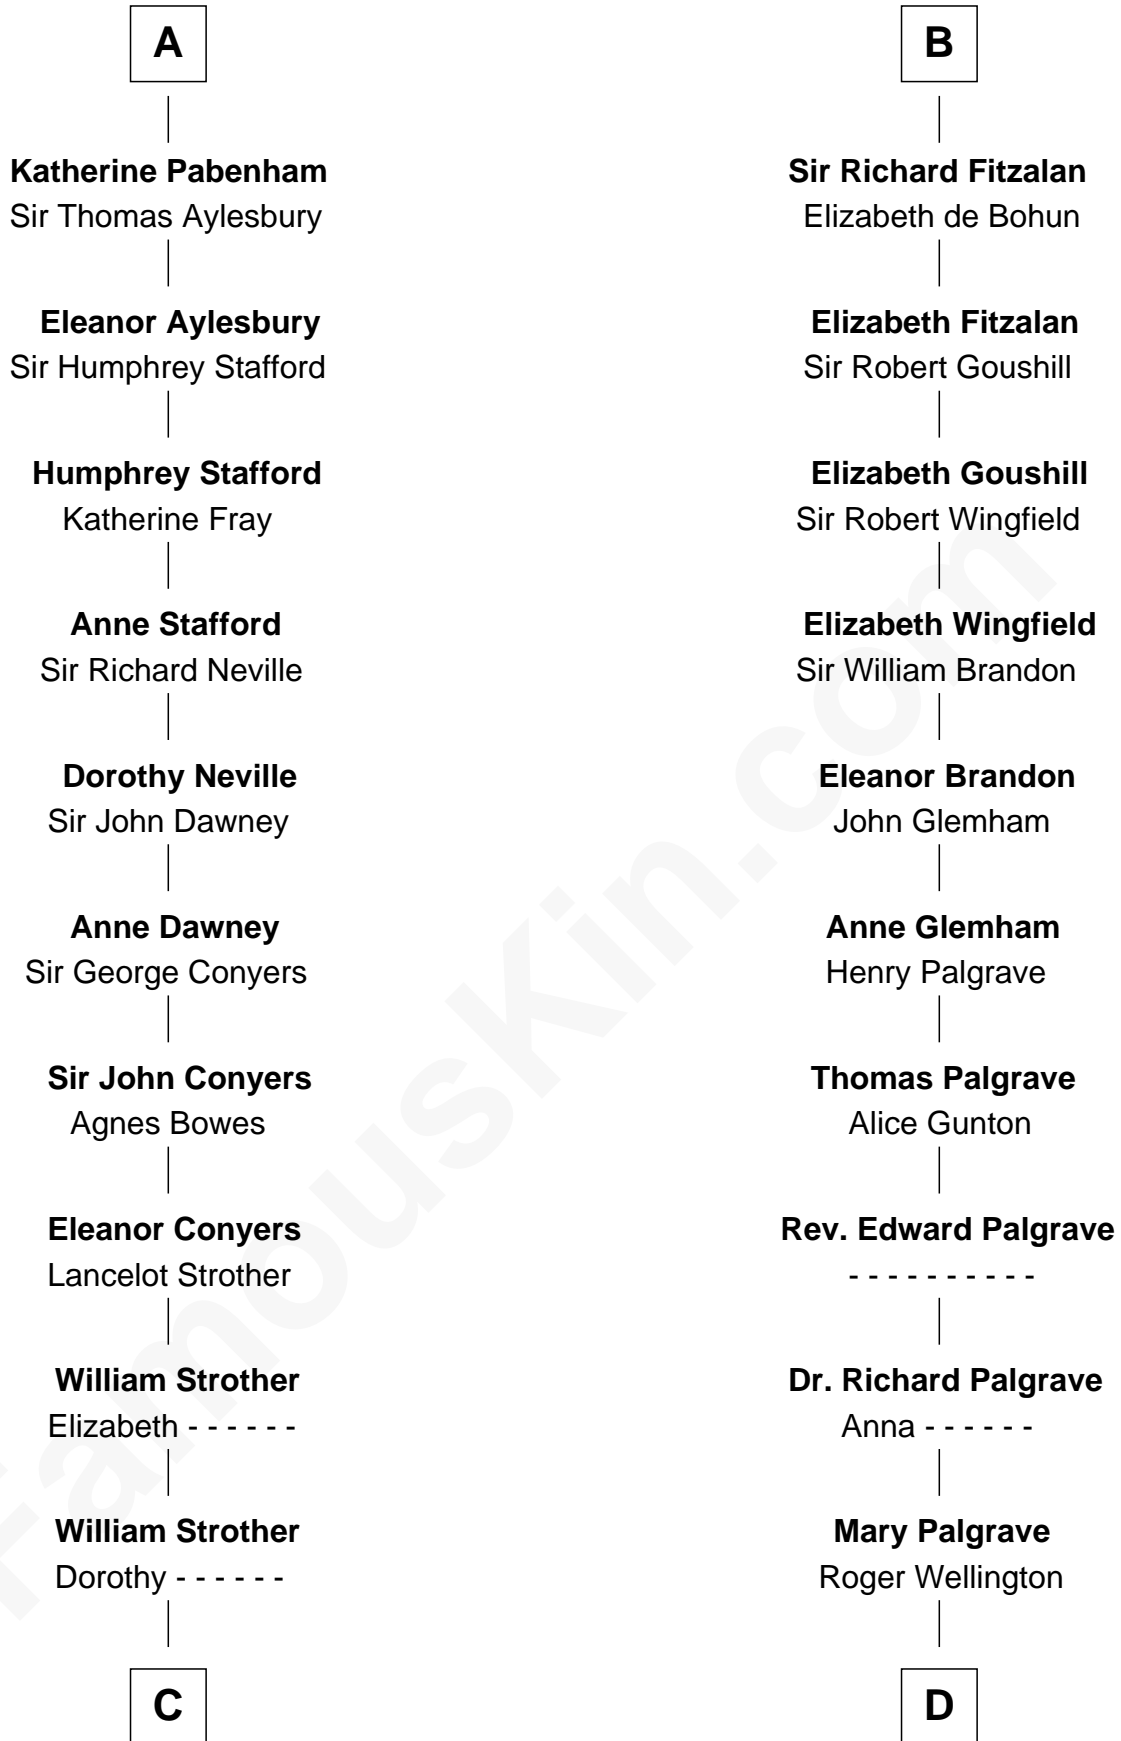

FamousKin.com
Relationship Chart of
Zachary Taylor
12th U.S. President

19th cousin 2 times removed of
Roger Sherman
Signer of the Declaration of Independence

C

William Strother
Margaret Thornton

Francis Strother
Susannah Dabney

William Strother
Sarah Bayly

Sarah Dabney Strother
Col. Richard Taylor

Zachary Taylor
12th U.S. President

D

Benjamin Wellington
Elizabeth Sweetman

Mehetable Wellington
William Sherman

Roger Sherman
Signer of Declaration of Independence