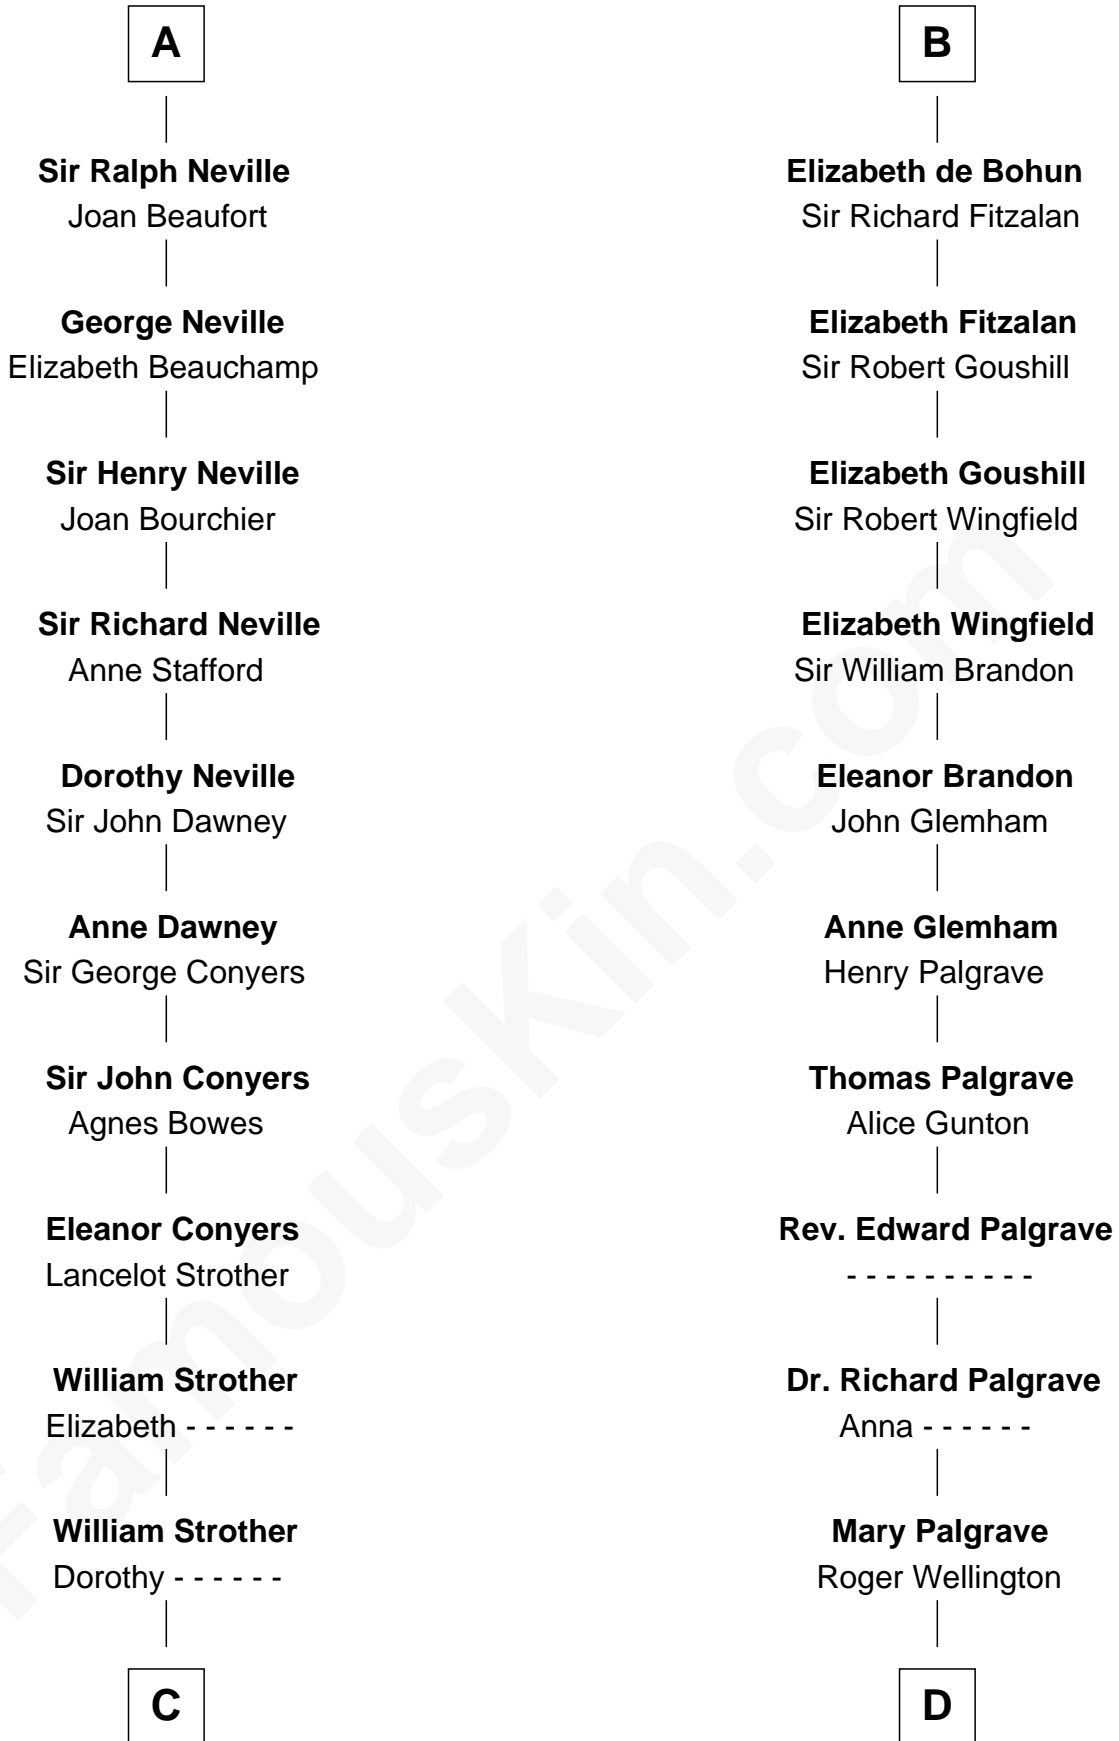

FamousKin.com
Relationship Chart of
Zachary Taylor
12th U.S. President

19th cousin 2 times removed of
Roger Sherman
Signer of the Declaration of Independence

C

William Strother
Margaret Thornton

Francis Strother
Susannah Dabney

William Strother
Sarah Bayly

Sarah Dabney Strother
Col. Richard Taylor

Zachary Taylor
12th U.S. President

D

Benjamin Wellington
Elizabeth Sweetman

Mehetable Wellington
William Sherman

Roger Sherman
Signer of Declaration of Independence