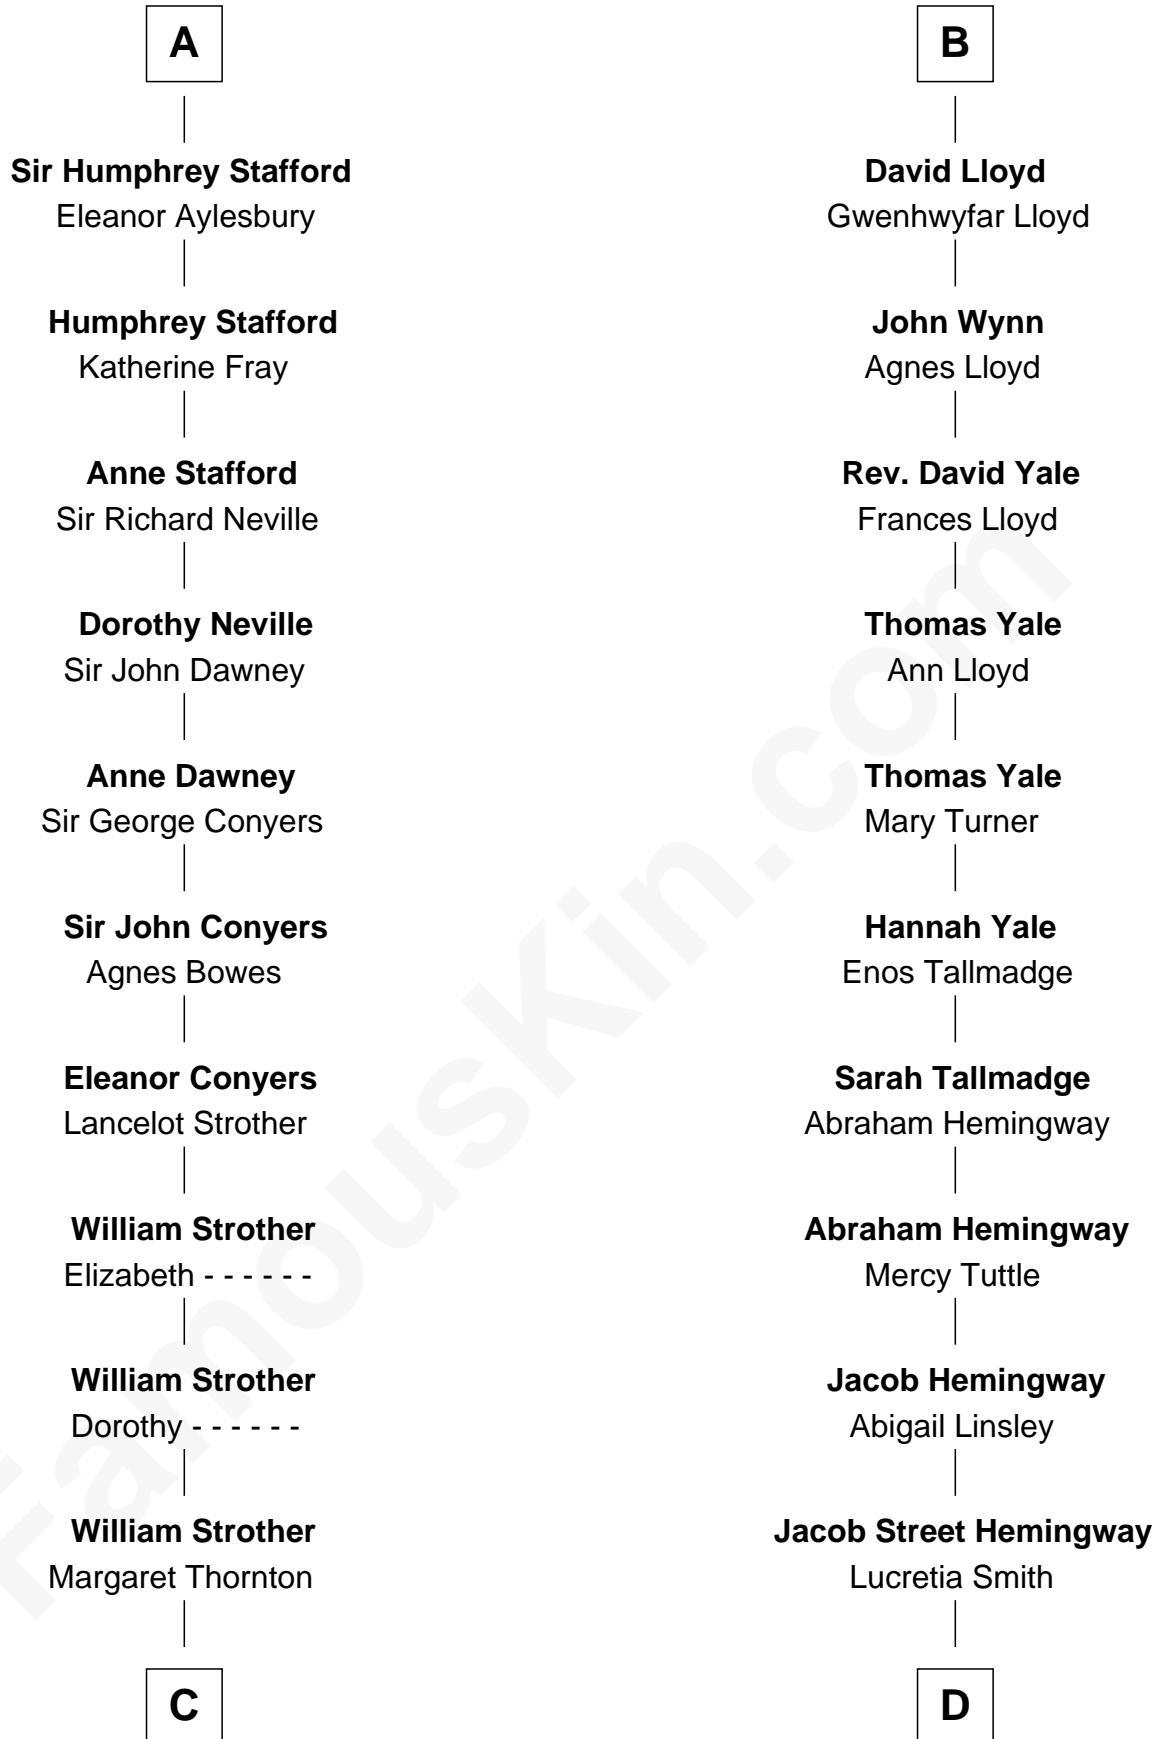

# FamousKin.com Relationship Chart of

**Zachary Taylor**  
12th U.S. President

20th cousin of

**Ernest Hemingway**  
Author of *The Sun Also Rises*

**Sir Roger de Somery**  
Nichole d'Aubenev

**Margaret de Somery**

**John V le Strange**

Maud de Walton

**Elizabeth le Strange**

Gruffydd ap Madog

**Gruffydd Fychan ap Gruffydd**

Elen ferch Thomas ap Llewelyn

**Tudor Gruffydd**

Maud ferch Ienaf ap Adda

**Lowri ferch Twdr**

Gruffydd ap Einion

**Elisau ap Gruffydd**

Margaret ferch Jenkyn

**B**

**C**

**Francis Strother**  
Susannah Dabney

**William Strother**  
Sarah Bayly

**Sarah Dabney Strother**  
Col. Richard Taylor

**Zachary Taylor**  
*12th U.S. President*

**D**

**Allen Hemingway**  
Harriet Louisa Tyler

**Anson Tyler Hemingway**  
Adelaide Edmonds

**Clarence Edmonds Hemingway**  
Grace H. Hall