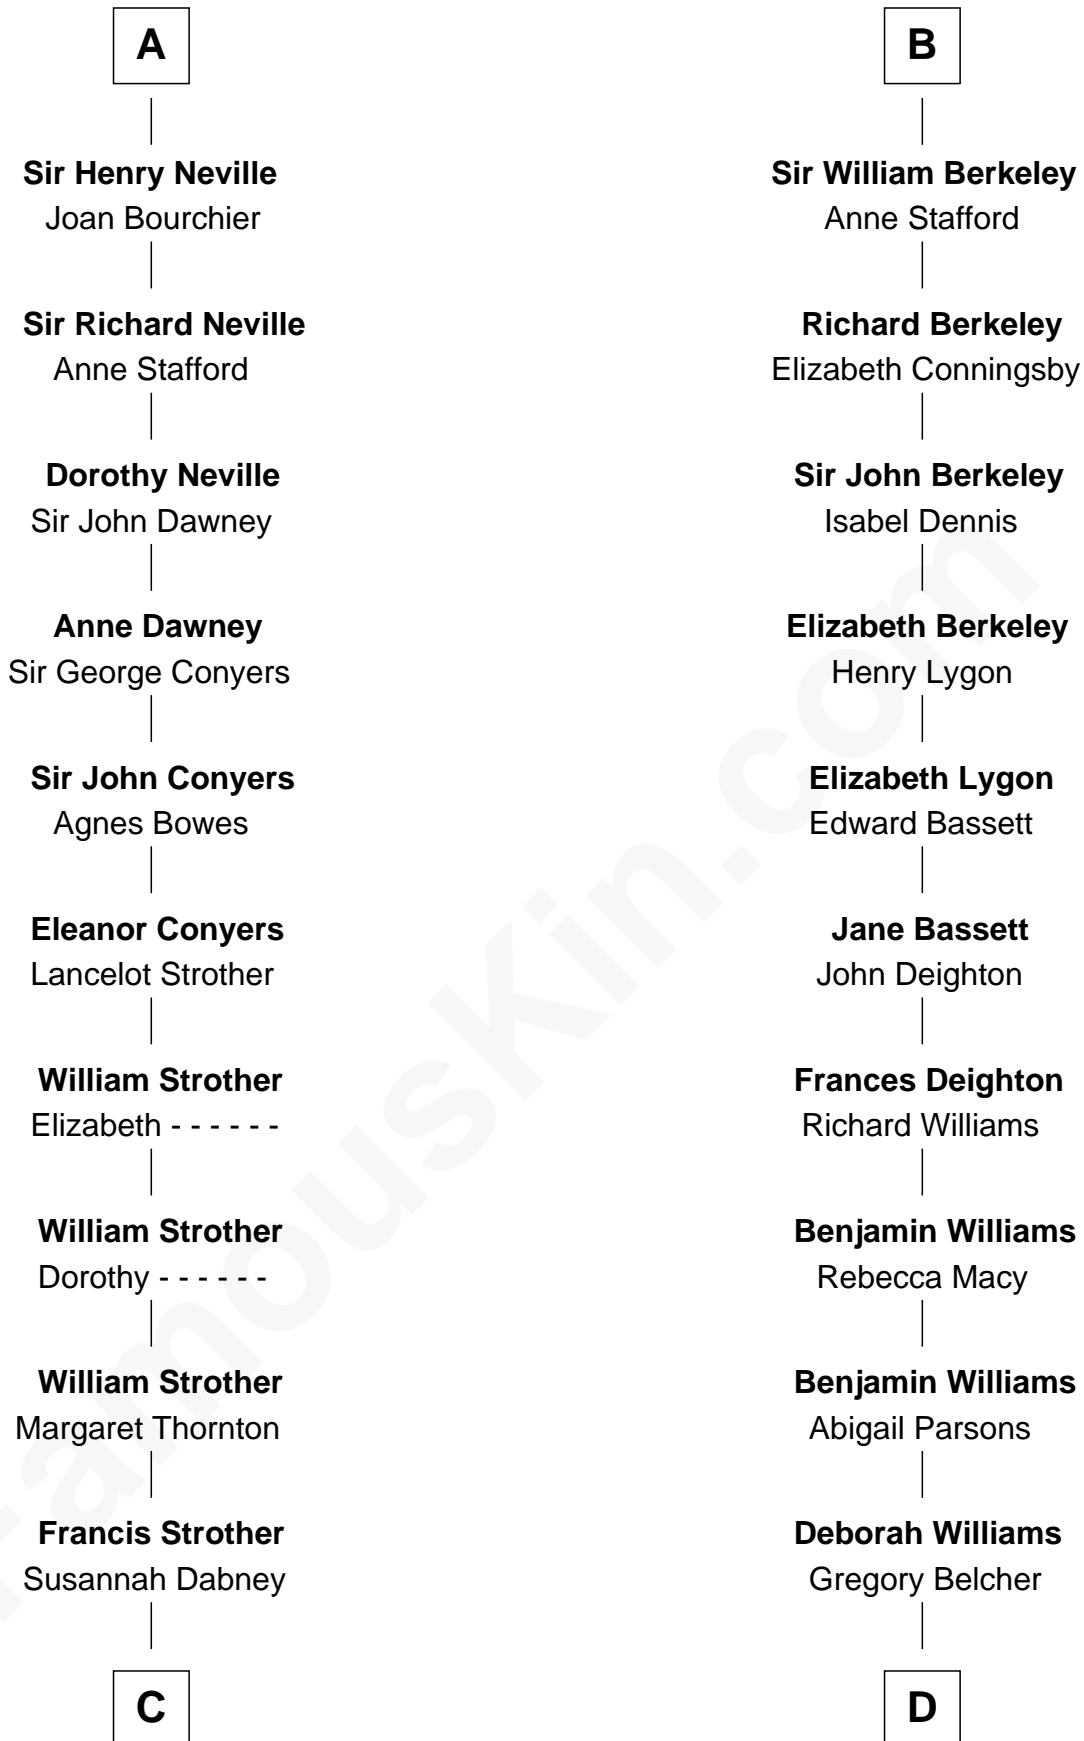

FamousKin.com
Relationship Chart of
Zachary Taylor
12th U.S. President

19th cousin 2 times removed of
General Douglas MacArthur
U.S. Army - World War II

C

William Strother

Sarah Bayly

Sarah Dabney Strother

Col. Richard Taylor

Zachary Taylor

12th U.S. President

D

Benjamin Belcher

Sarah Barney

Benjamin Barney Belcher

Olive - - - - -