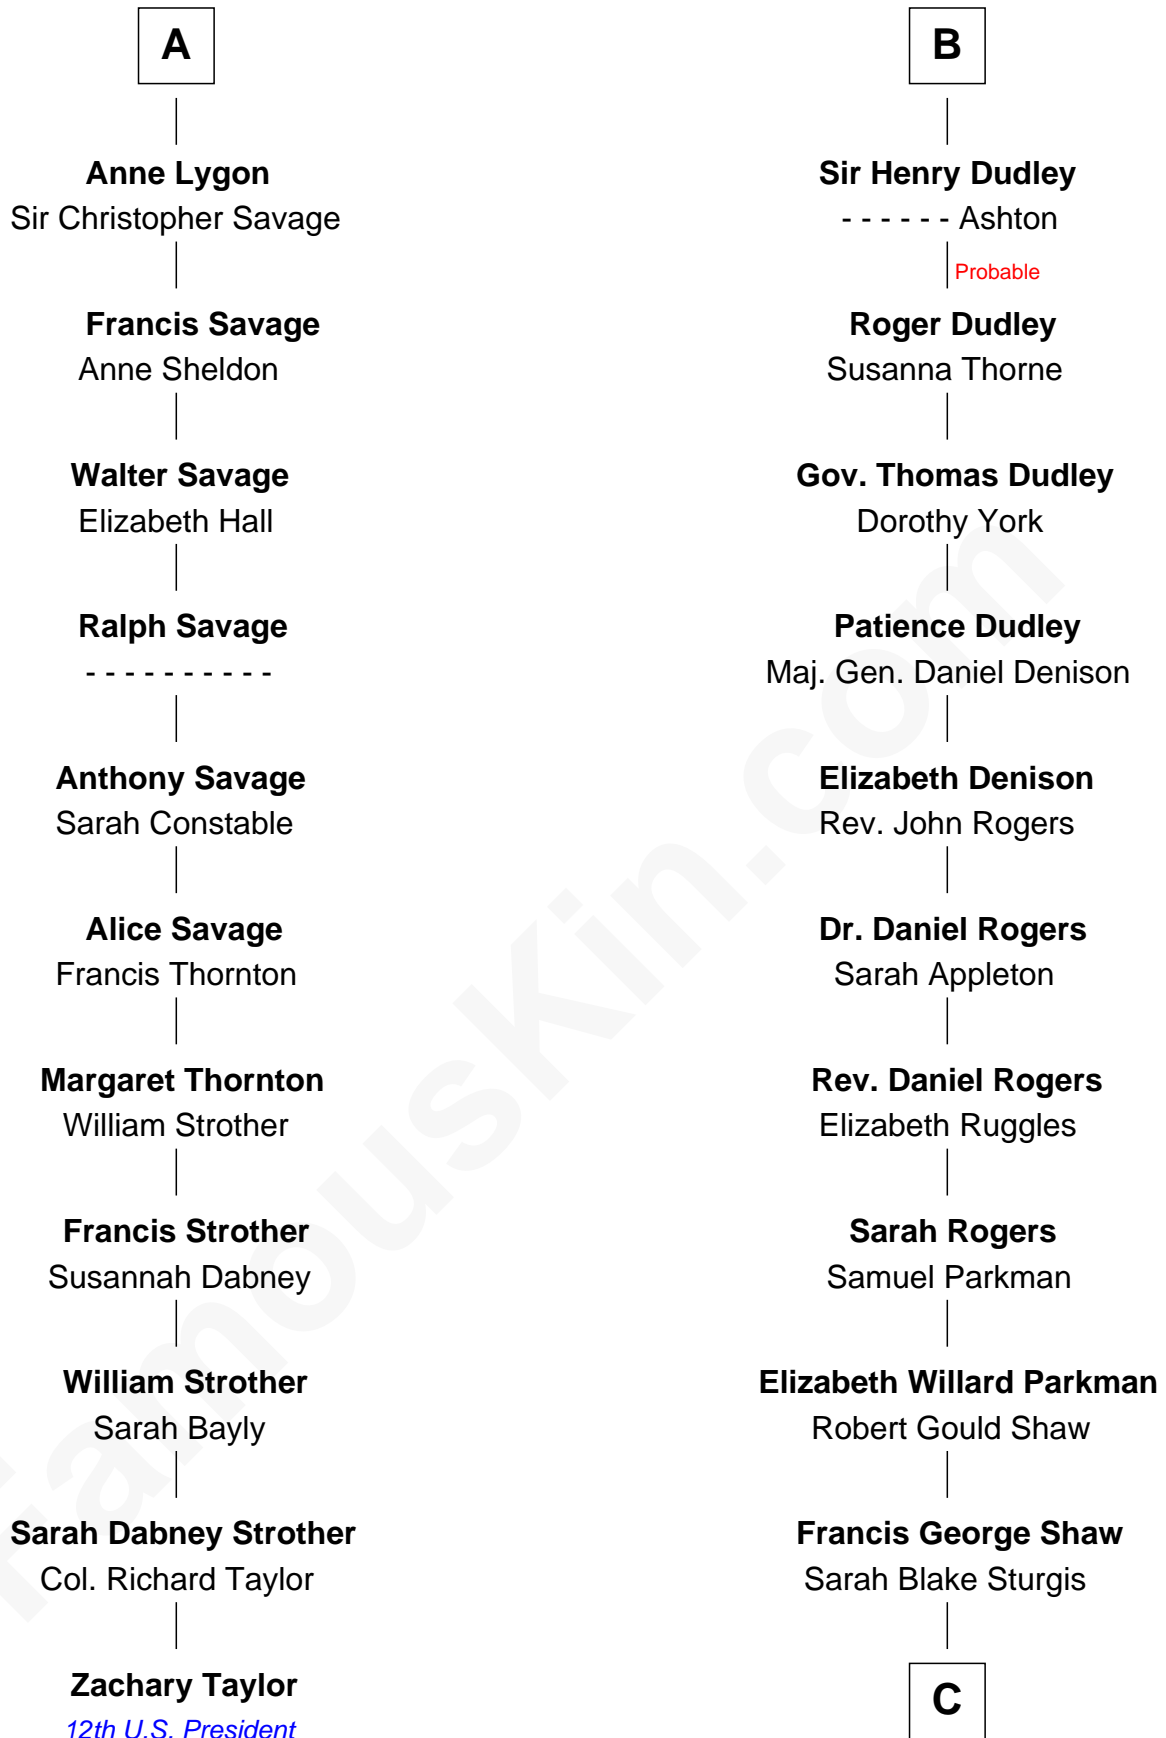

FamousKin.com
Relationship Chart of
Zachary Taylor
12th U.S. President

17th cousin 4 times removed of

Kyra Sedgwick
TV and Movie Actress

Margaret de Audley
 Ralph de Stafford

C

Susanna Shaw

Robert Bowne Minturn

Sarah May Minturn

Henry Dwight Sedgwick

Robert Minturn Sedgwick

Helen Peabody

Henry Dwight Sedgwick

Patricia Ann Rosenwald

Kyra Sedgwick

TV and Movie Actress