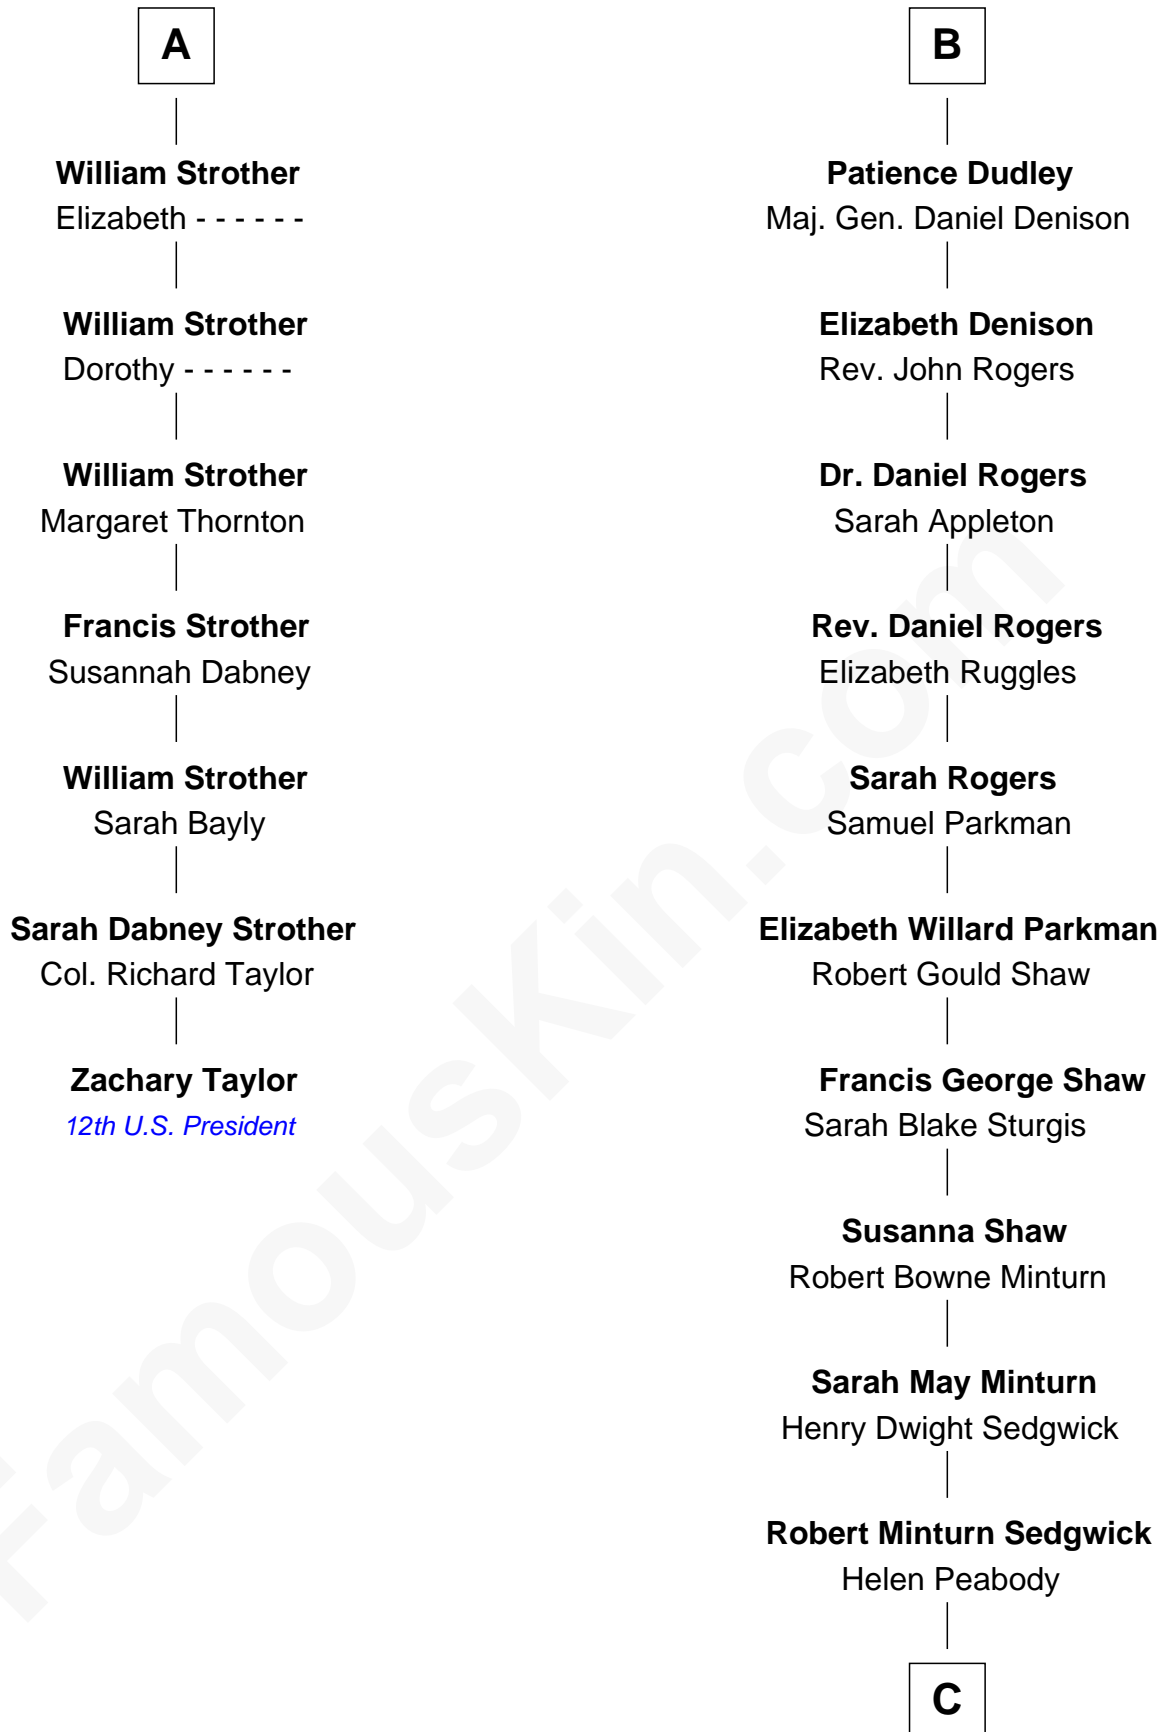

FamousKin.com
Relationship Chart of
Zachary Taylor
12th U.S. President

13th cousin 5 times removed of

Kyra Sedgwick
TV and Movie Actress

C

Henry Dwight Sedgwick
Patricia Ann Rosenwald

Kyra Sedgwick
TV and Movie Actress

FamousKin.com