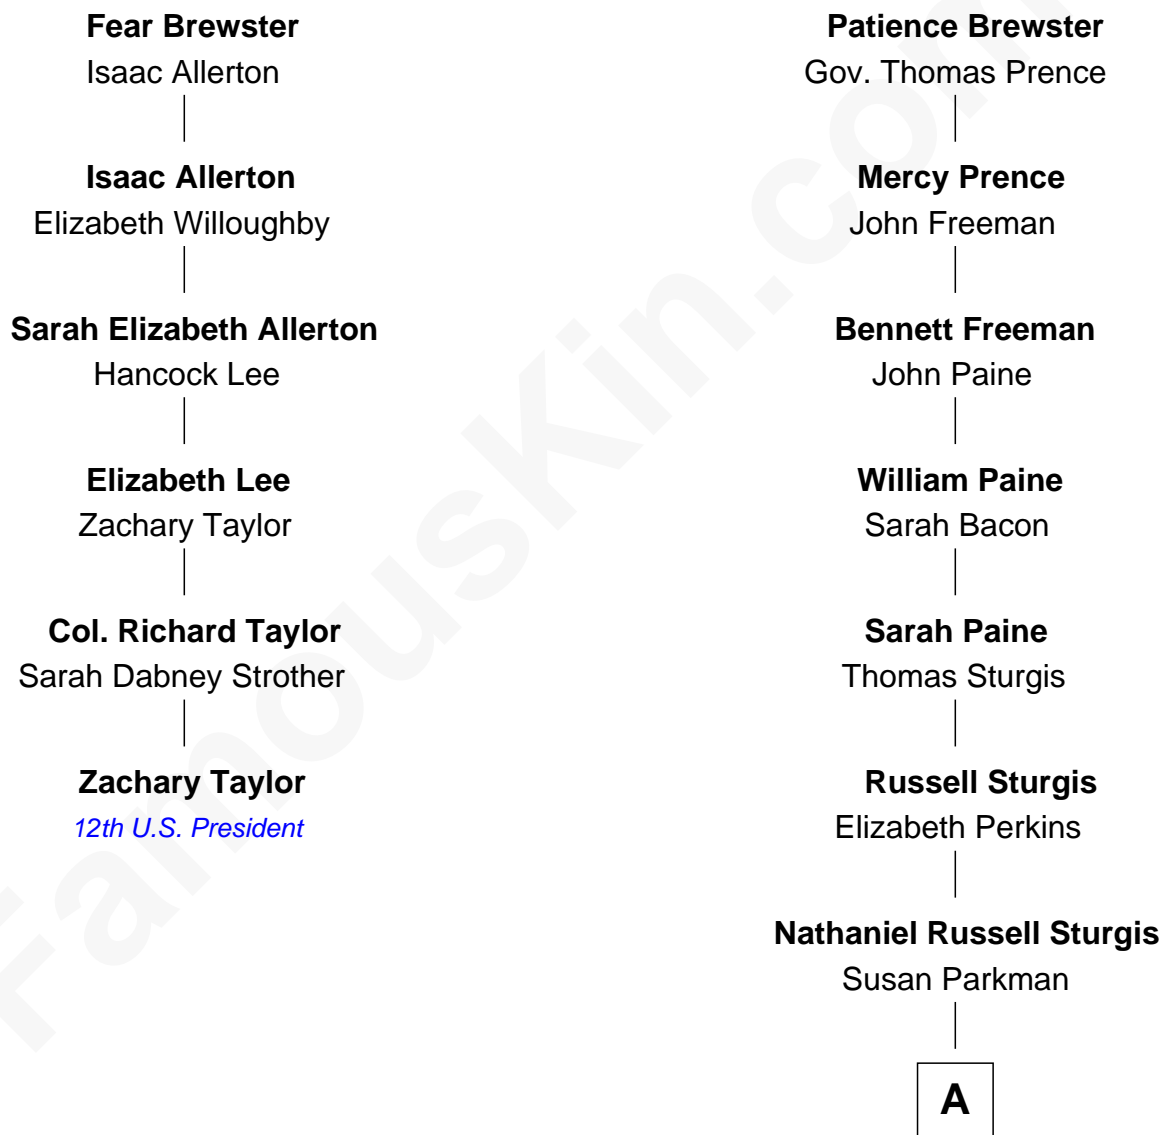

# FamousKin.com Relationship Chart of

**Zachary Taylor**  
12th U.S. President

5th cousin 7 times removed of

**Kyra Sedgwick**  
TV and Movie Actress

**William Brewster**

Mary - - - - -

**A**

**Sarah Blake Sturgis**  
Francis George Shaw

**Susanna Shaw**  
Robert Bowne Minturn

**Sarah May Minturn**  
Henry Dwight Sedgwick

**Robert Minturn Sedgwick**  
Helen Peabody

**Henry Dwight Sedgwick**  
Patricia Ann Rosenwald

**Kyra Sedgwick**  
*TV and Movie Actress*