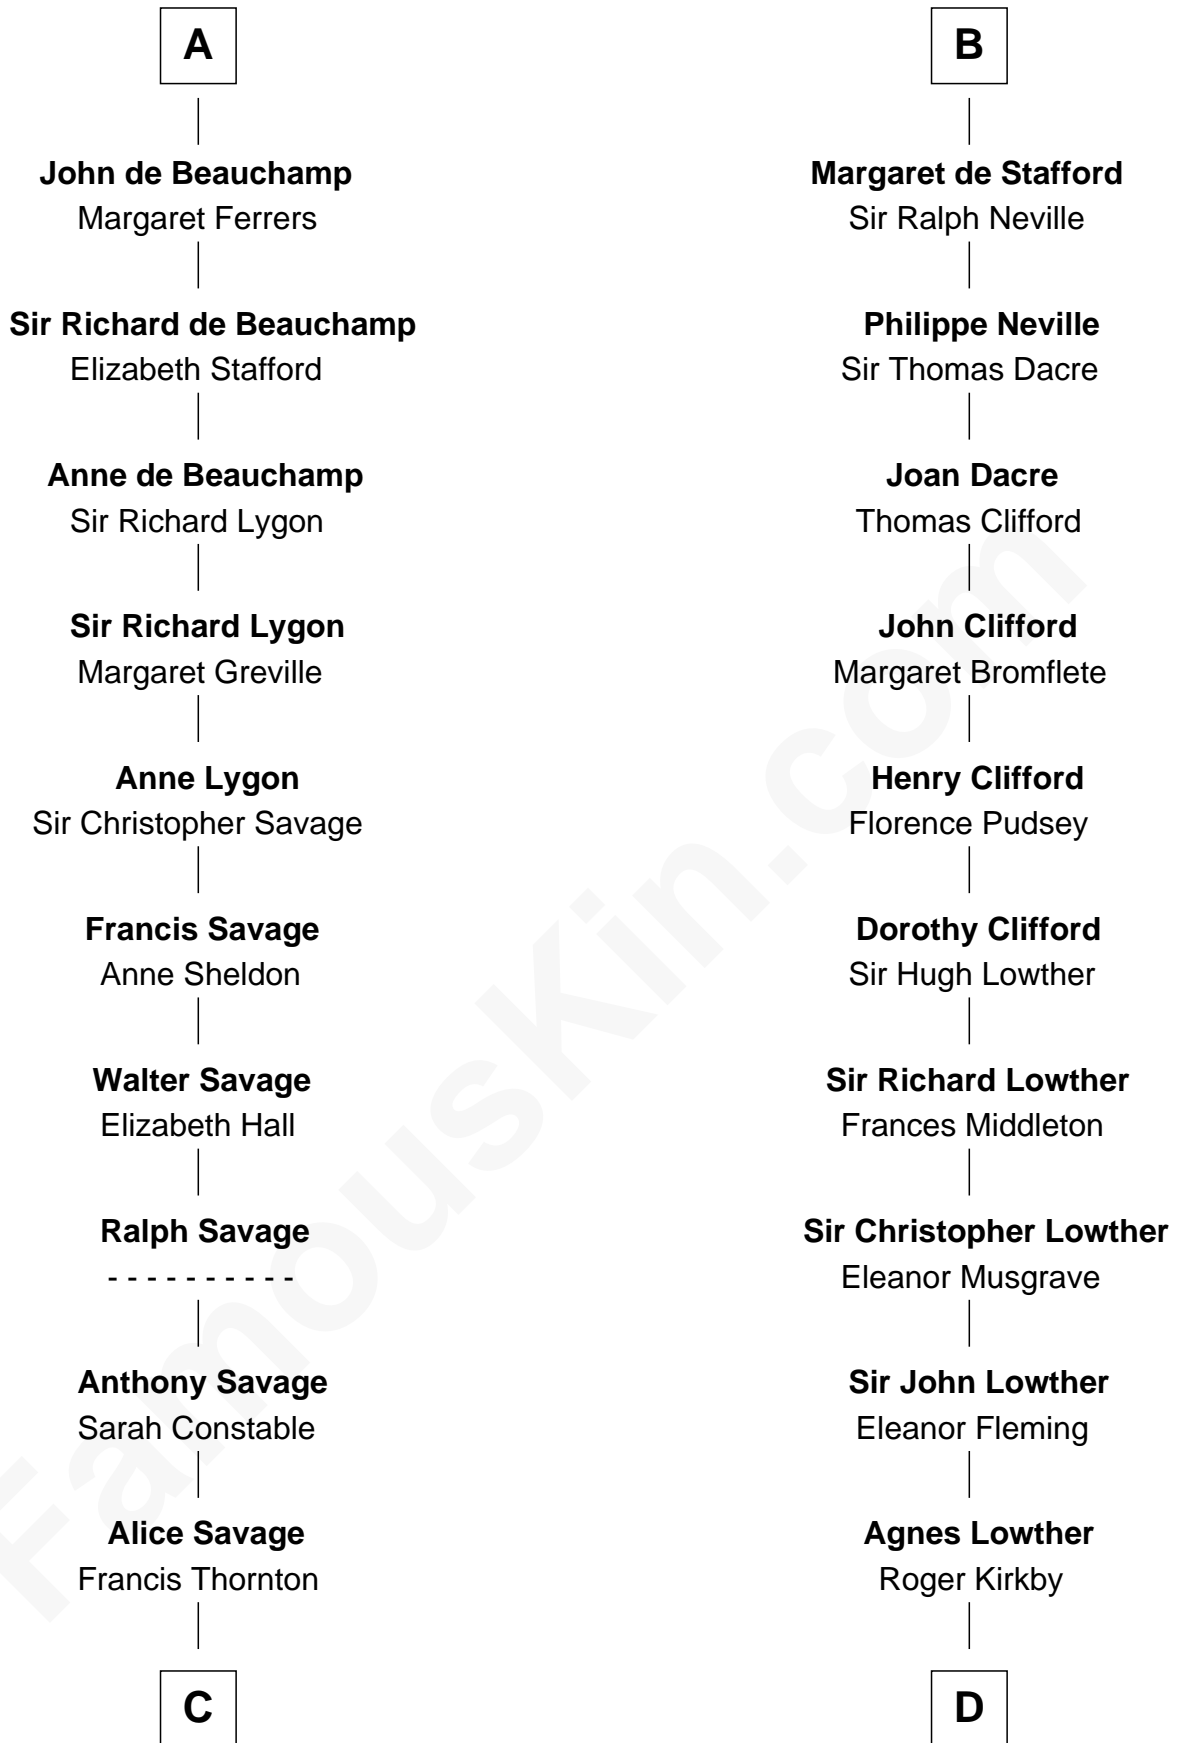

FamousKin.com

Relationship Chart of

Zachary Taylor
12th U.S. President

21st cousin of

Fletcher Christian
Leader of the mutiny on the Bounty

C

Margaret Thornton

William Strother

Francis Strother

Susannah Dabney

William Strother

Sarah Bayly

Sarah Dabney Strother

Col. Richard Taylor

Zachary Taylor

12th U.S. President

Anne Dixon

Fletcher Christian

Leader of the mutiny on the Bounty