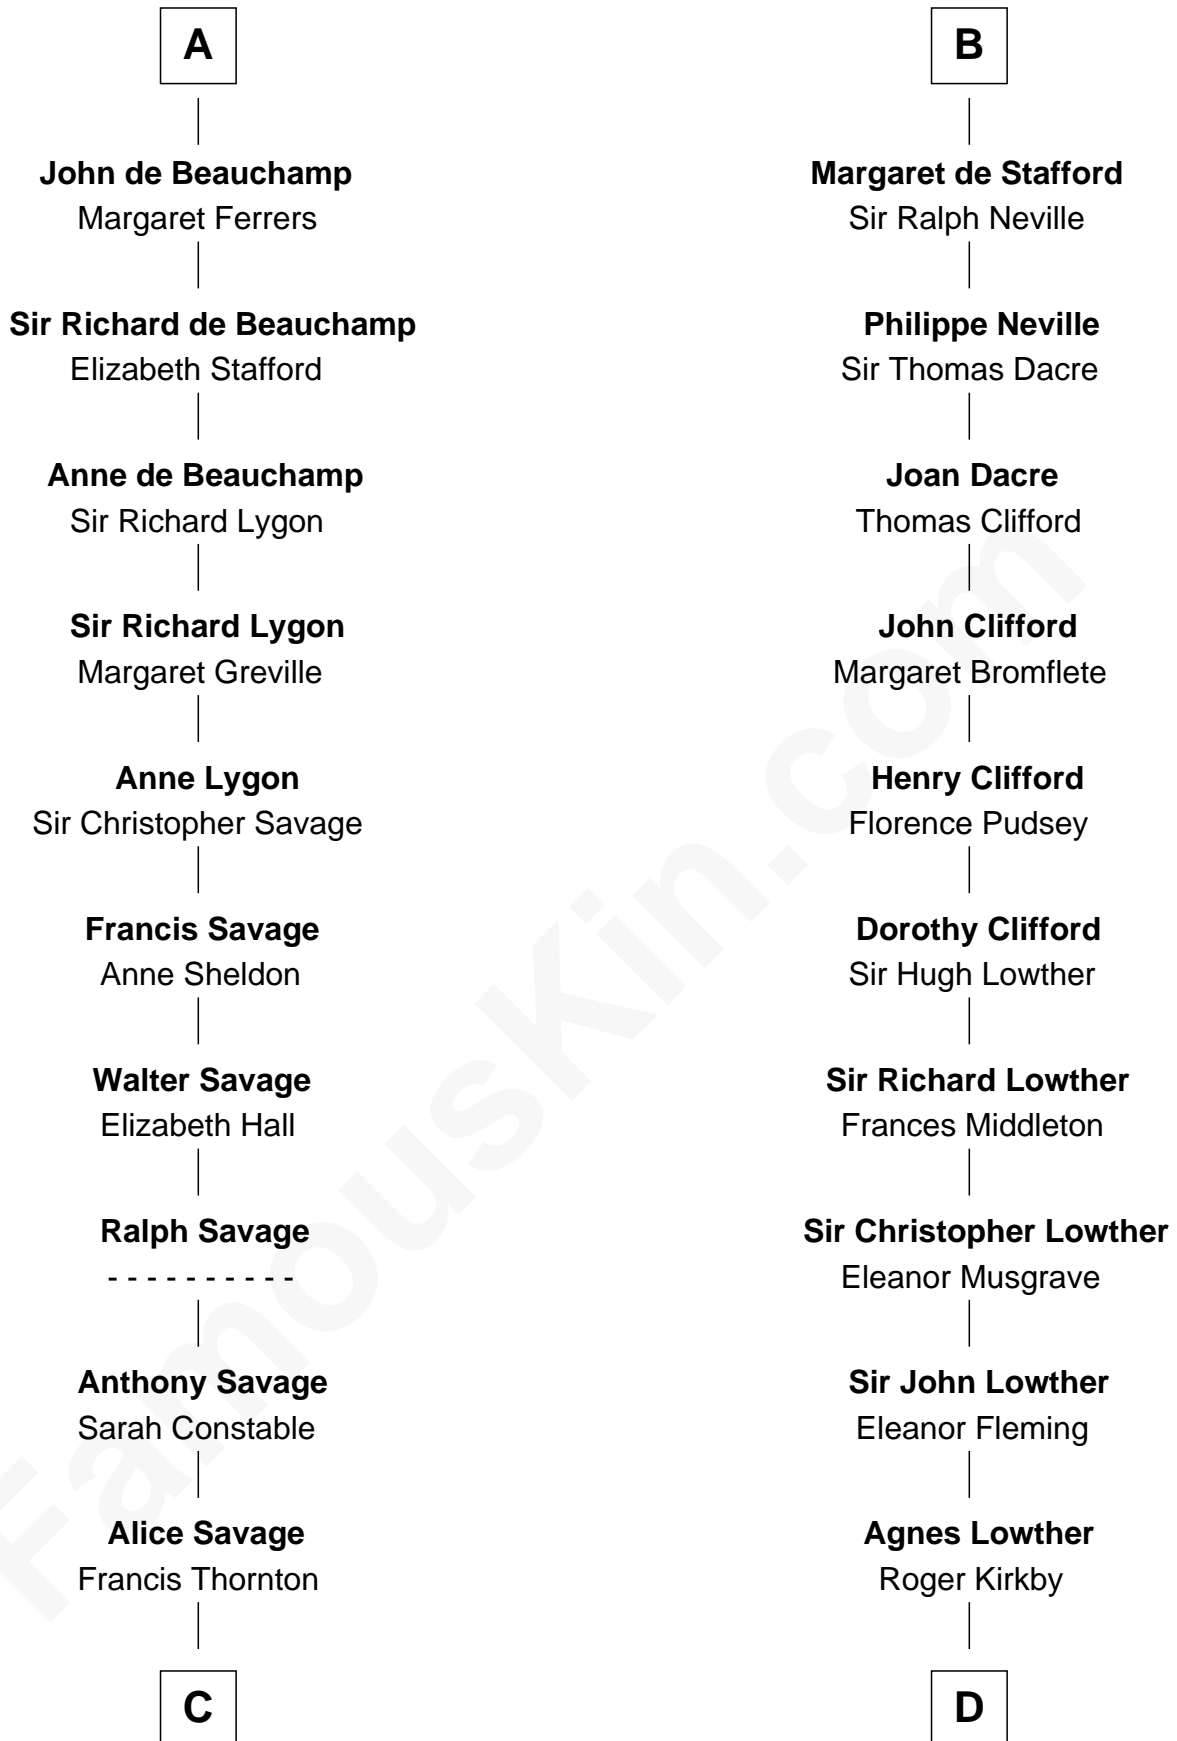

FamousKin.com Relationship Chart of

Zachary Taylor
12th U.S. President

21st cousin of

Fletcher Christian
Leader of the mutiny on the Bounty

C

Margaret Thornton

William Strother

Francis Strother

Susannah Dabney

William Strother

Sarah Bayly

Sarah Dabney Strother

Col. Richard Taylor

Zachary Taylor

12th U.S. President

D

Fletcher Christian

Leader of the mutiny on the Bounty