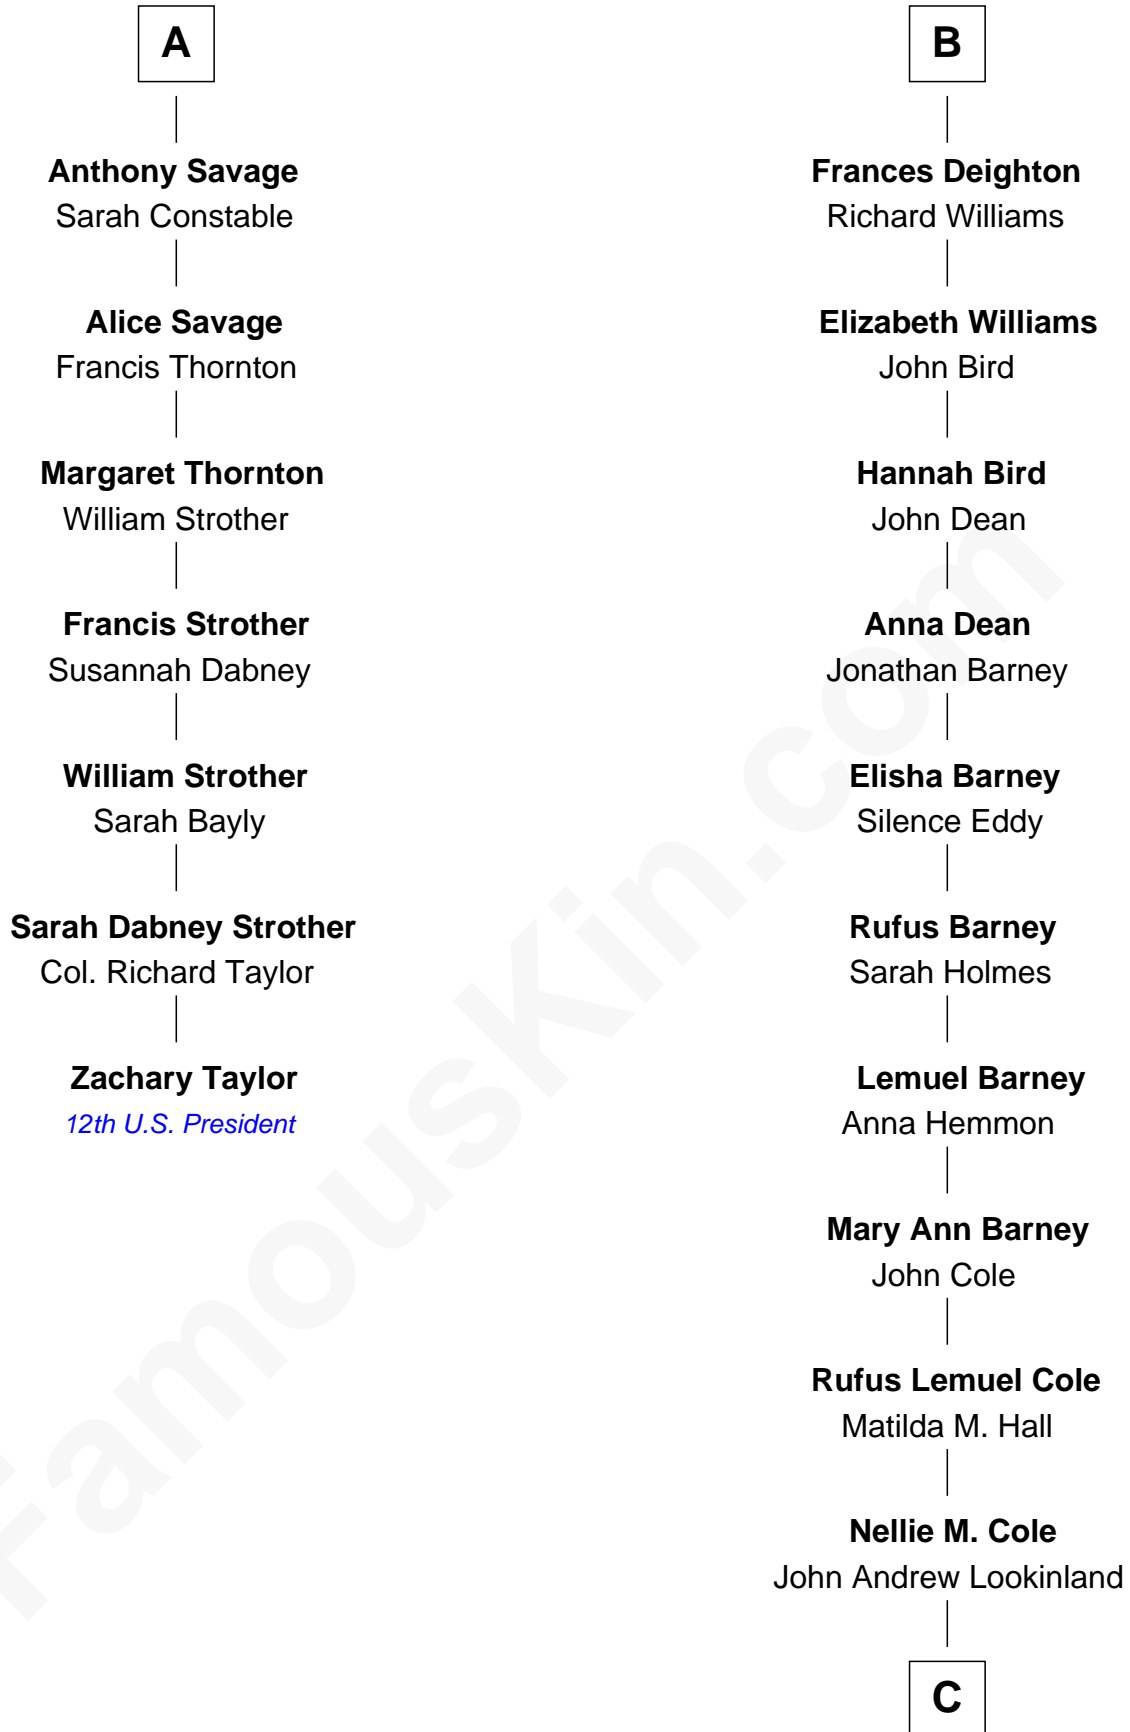

FamousKin.com
Relationship Chart of
Zachary Taylor
12th U.S. President

13th cousin 6 times removed of
Michael Lookinland
TV Actor

C

Orrin Paul Lookinland

Madeline Tait

Paul Russell Lookinland

Karen Ruth McKinney

Michael Lookinland

TV Actor

FamousKin.com