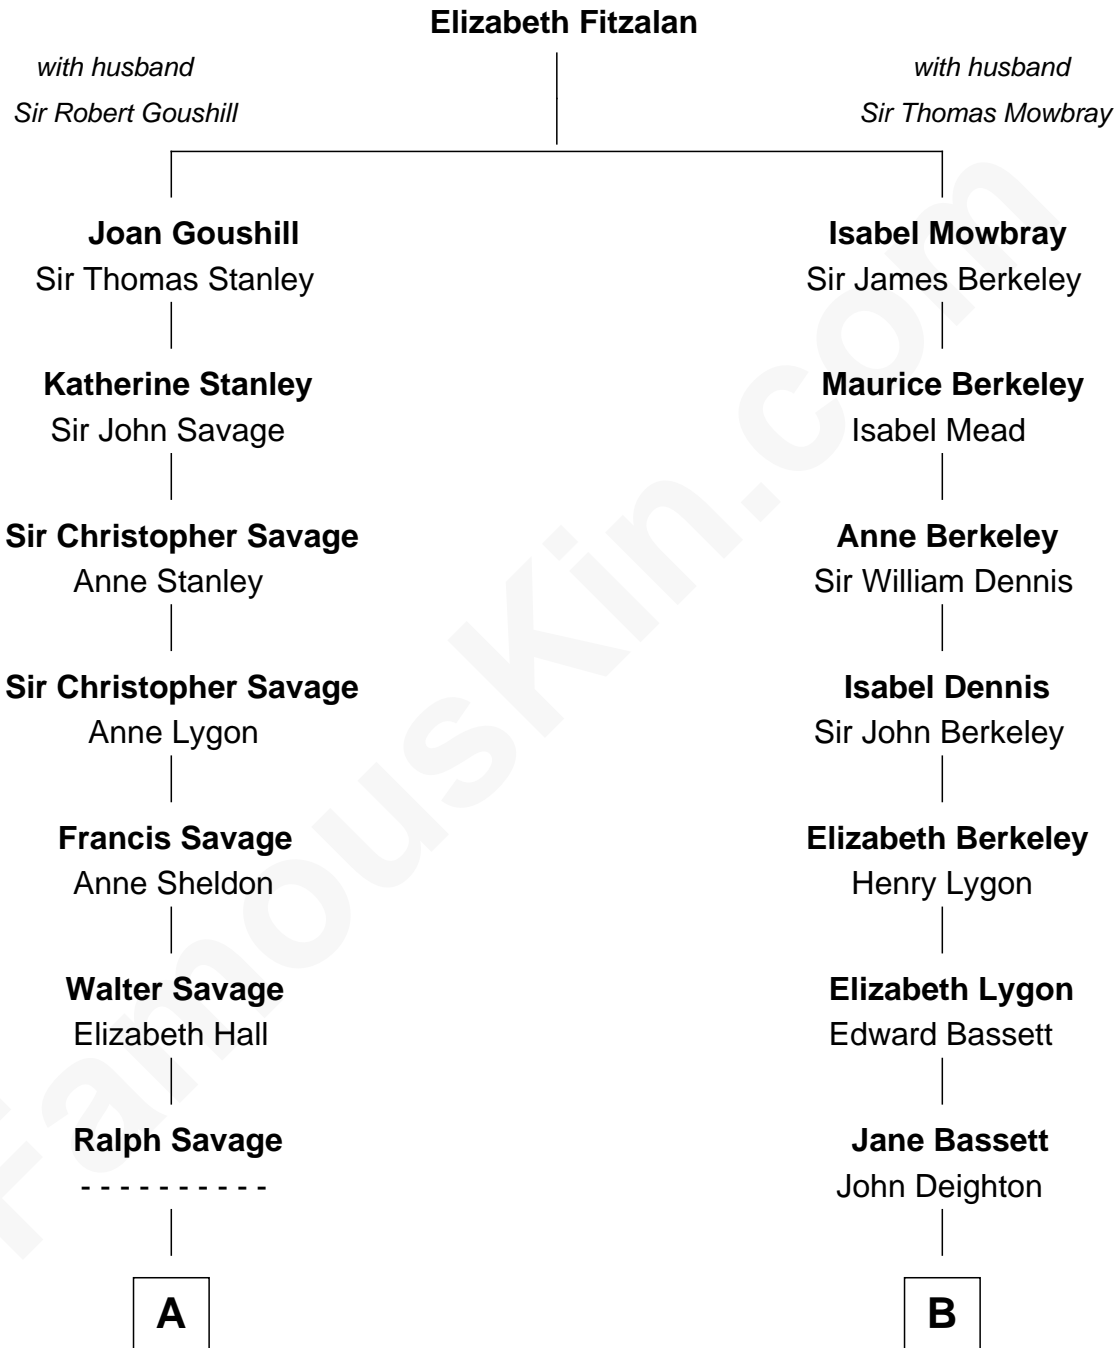

FamousKin.com
Relationship Chart of
Zachary Taylor
12th U.S. President

13th cousin 6 times removed of
Michael Lookinland
TV Actor

C

Orrin Paul Lookinland

Madeline Tait

Paul Russell Lookinland

Karen Ruth McKinney