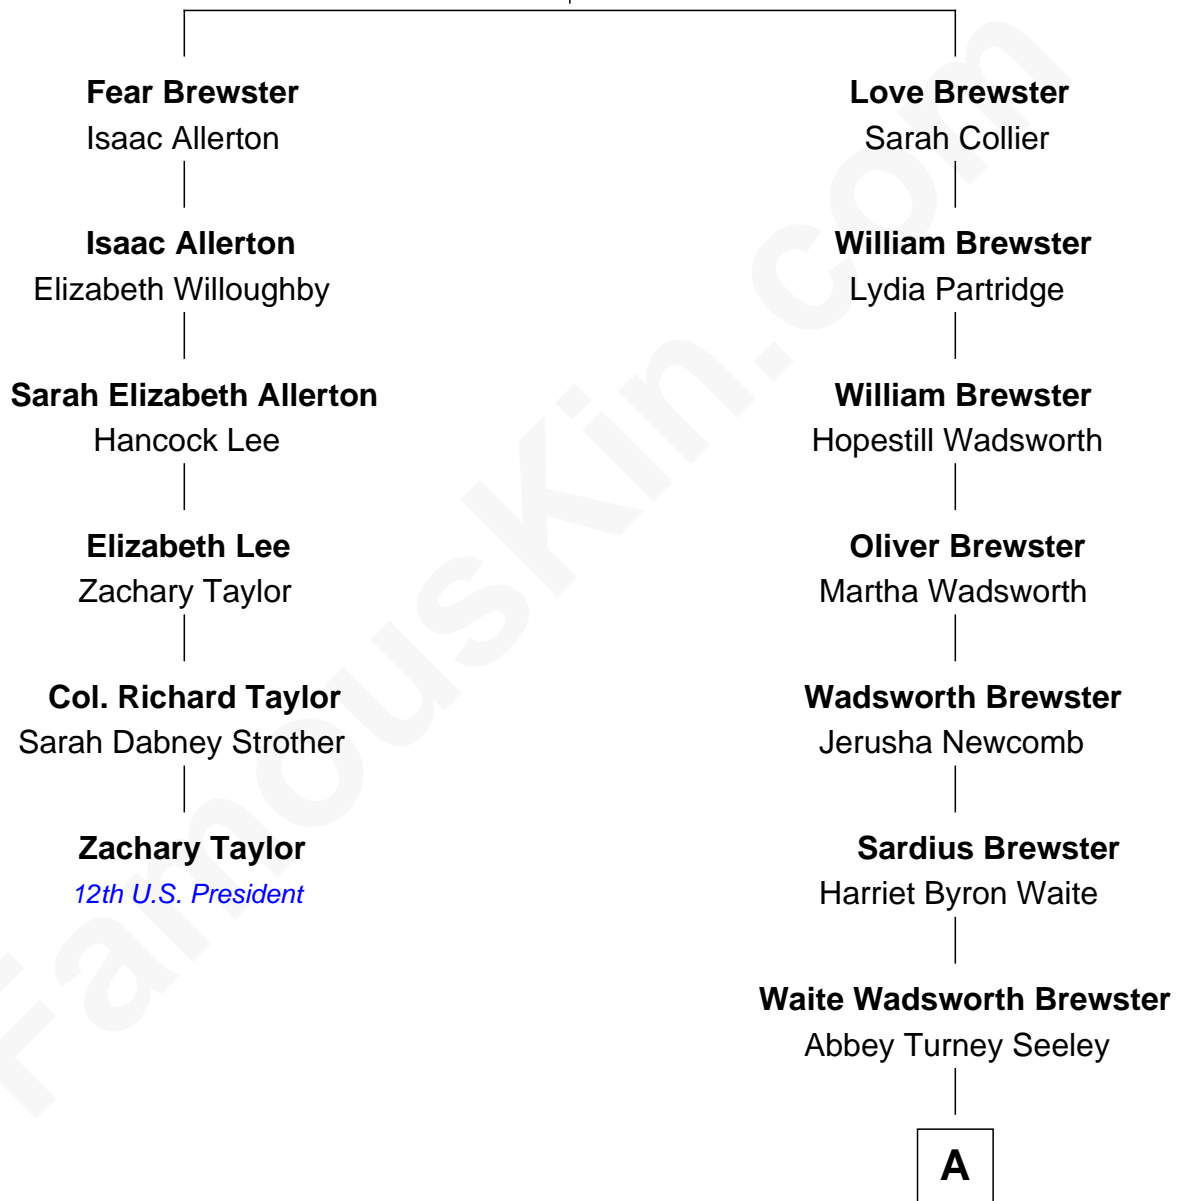

FamousKin.com Relationship Chart of

Zachary Taylor

12th U.S. President

5th cousin 5 times removed of

Diane Brewster

TV and Movie Actress

William Brewster

Mary - - - - -

A

—
Arthur Seeley Brewster

Annie Harriet Byard

—
Reginald Raymond Brewster

Grace Anna Sloane

—
Phillip Sloane Brewster

Geraldine Craddock

—
Diane Brewster