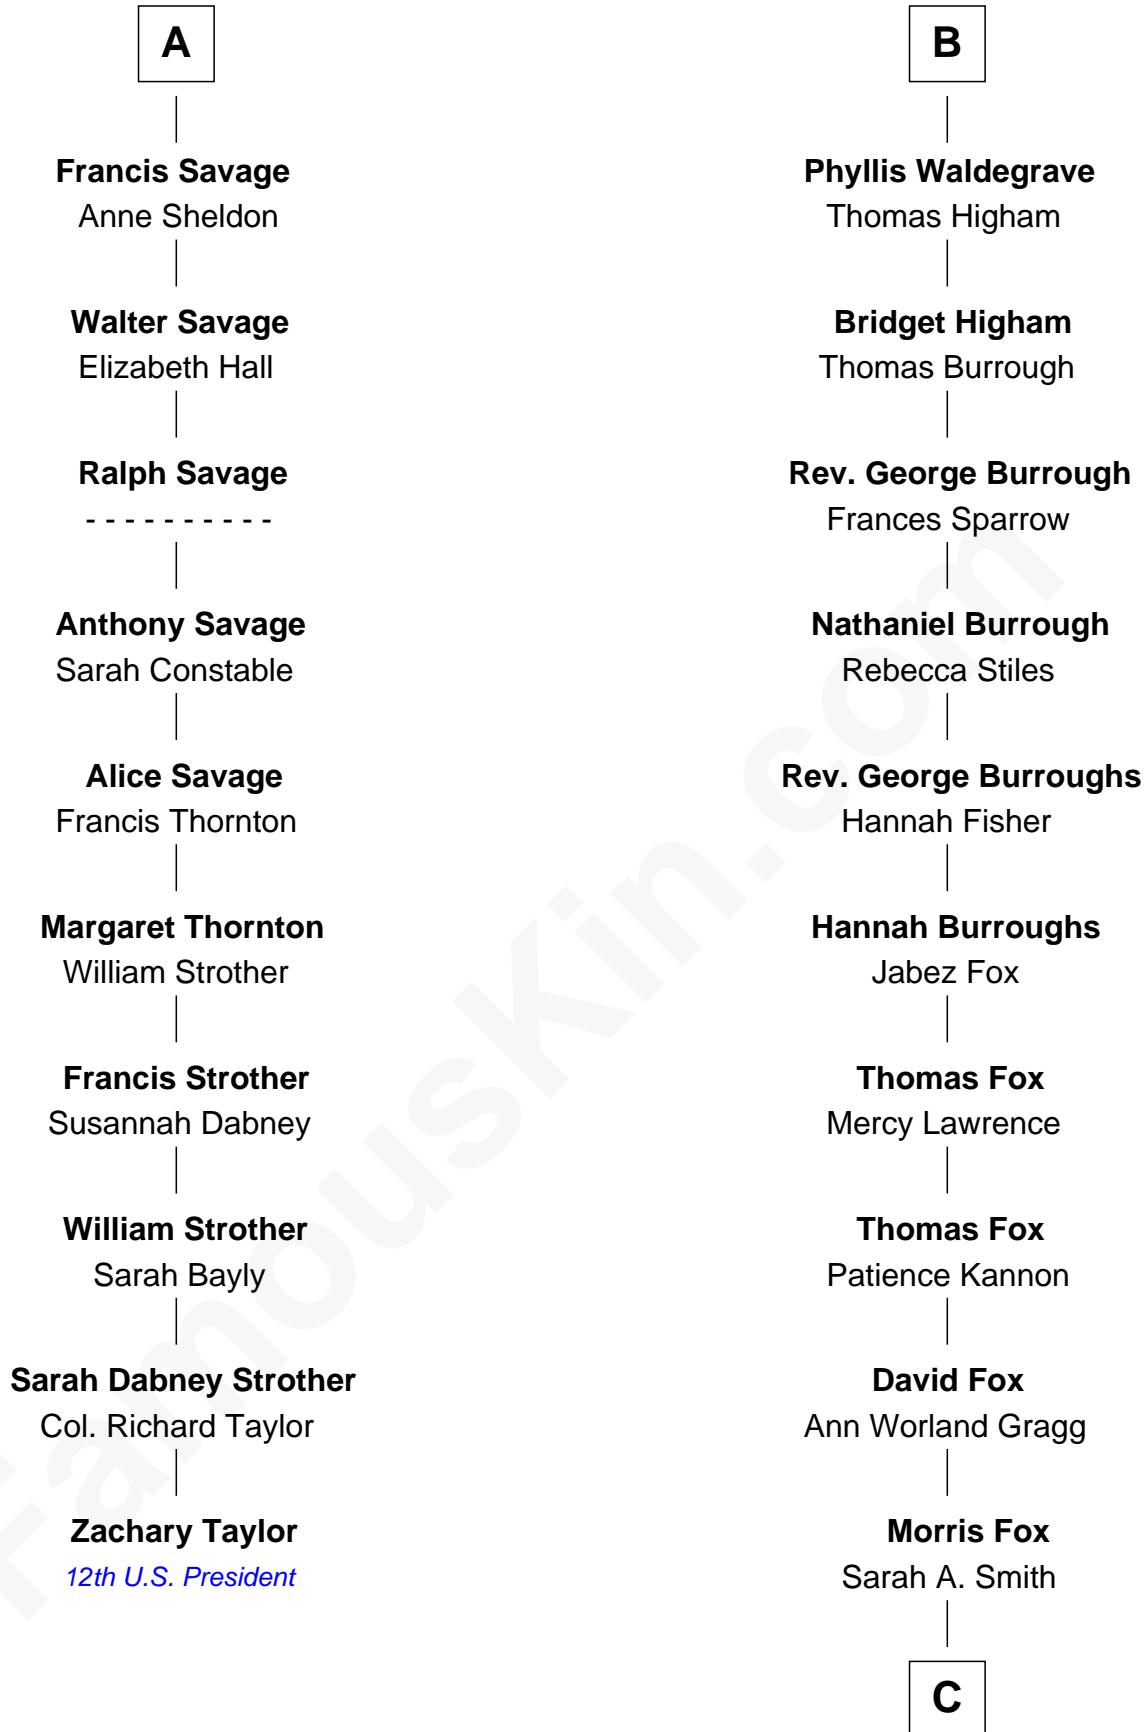

**FamousKin.com**  
**Relationship Chart of**  
**Zachary Taylor**  
*12th U.S. President*

**16th cousin 4 times removed of**  
**Bob Moore**  
*Co-Founder, Bob's Red Mill*

**Bartholomew de Badlesmere**  
 Margaret de Clare

Sir John de Tivetot

**Sir Robert de Tivetot**

Margaret Deincourt

**Elizabeth de Tivetot**

Sir Philip le Despencer

**Margery Despencer**

Sir Roger Wentworth

**Henry Wentworth**

Elizabeth Howard

**Margery Wentworth**

Sir William Waldegrave

**George Waldegrave**

Anne Drury

**B**

**C**

—  
**Violette Fox**

Daniel Francis Learnard

—  
**Clinton Morris Learnard**

Gertrude Maud Yost

—  
**Doris Dell Learnard**

Kenneth Earl Moore

—  
**Bob Moore**

*Co-Founder, Bob's Red Mill*