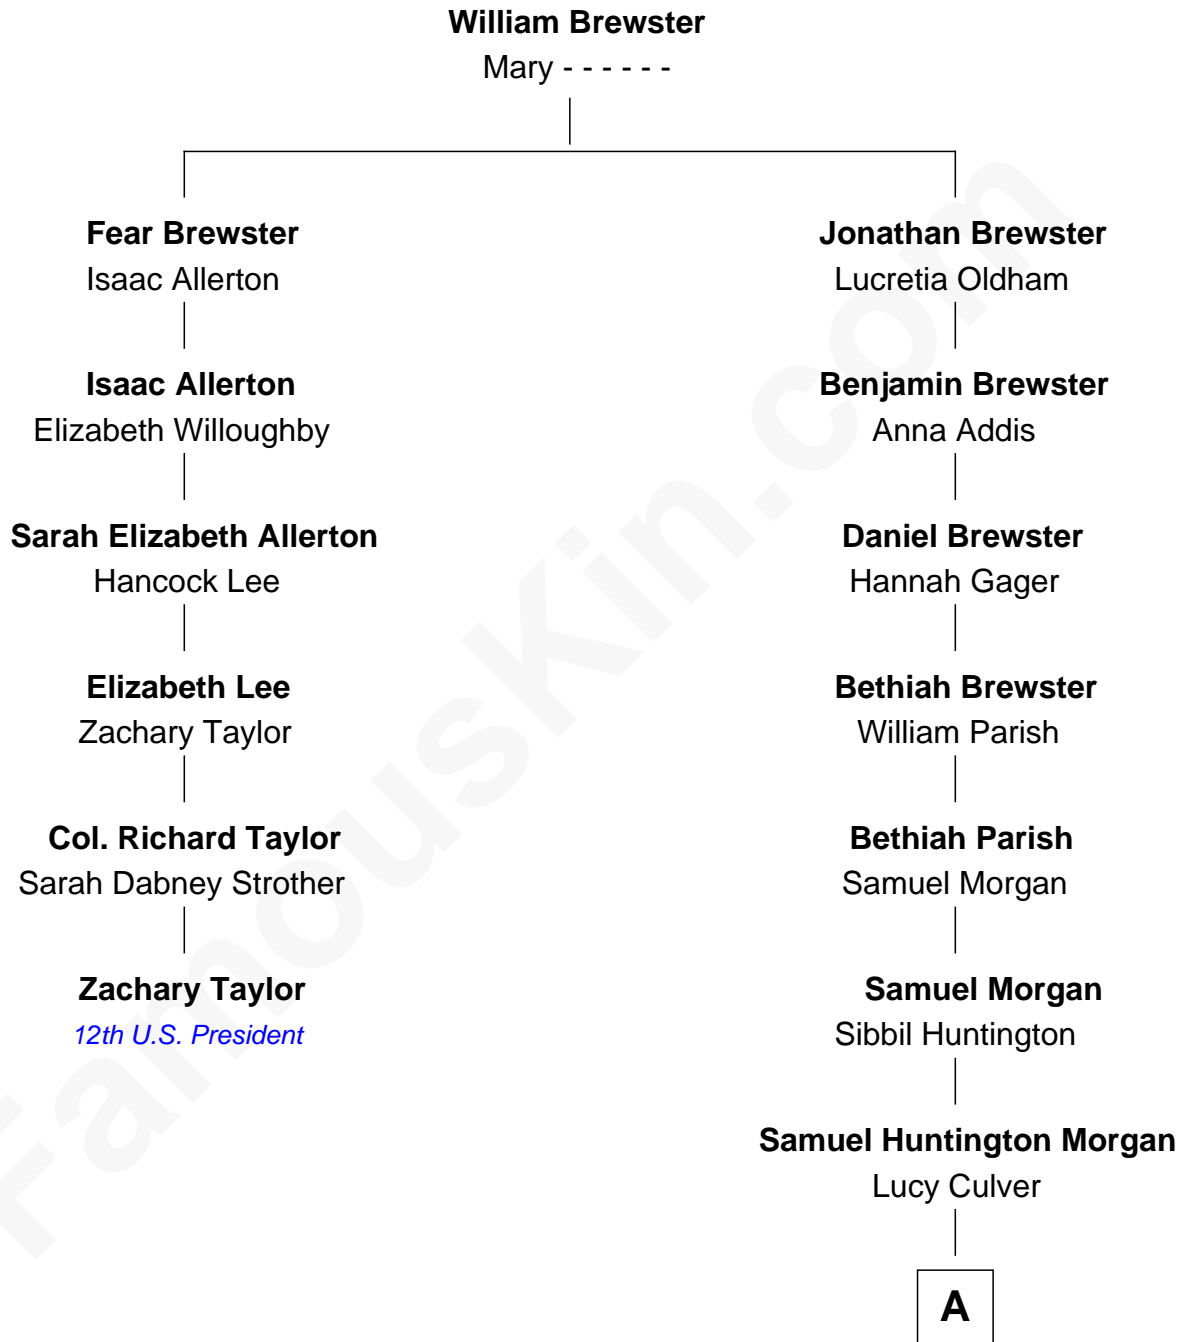

FamousKin.com
Relationship Chart of
Zachary Taylor
12th U.S. President

5th cousin 5 times removed of

Ann Morgan Guilbert
TV and Movie Actress

A

Charles Morgan
Mary Potter Medbury

William Montrose Morgan
Isabelle Harney

Cornelia E. Morgan
Dr. Gerald Didra Guilbert

Ann Morgan Guilbert
TV and Movie Actress

FamousKin.com