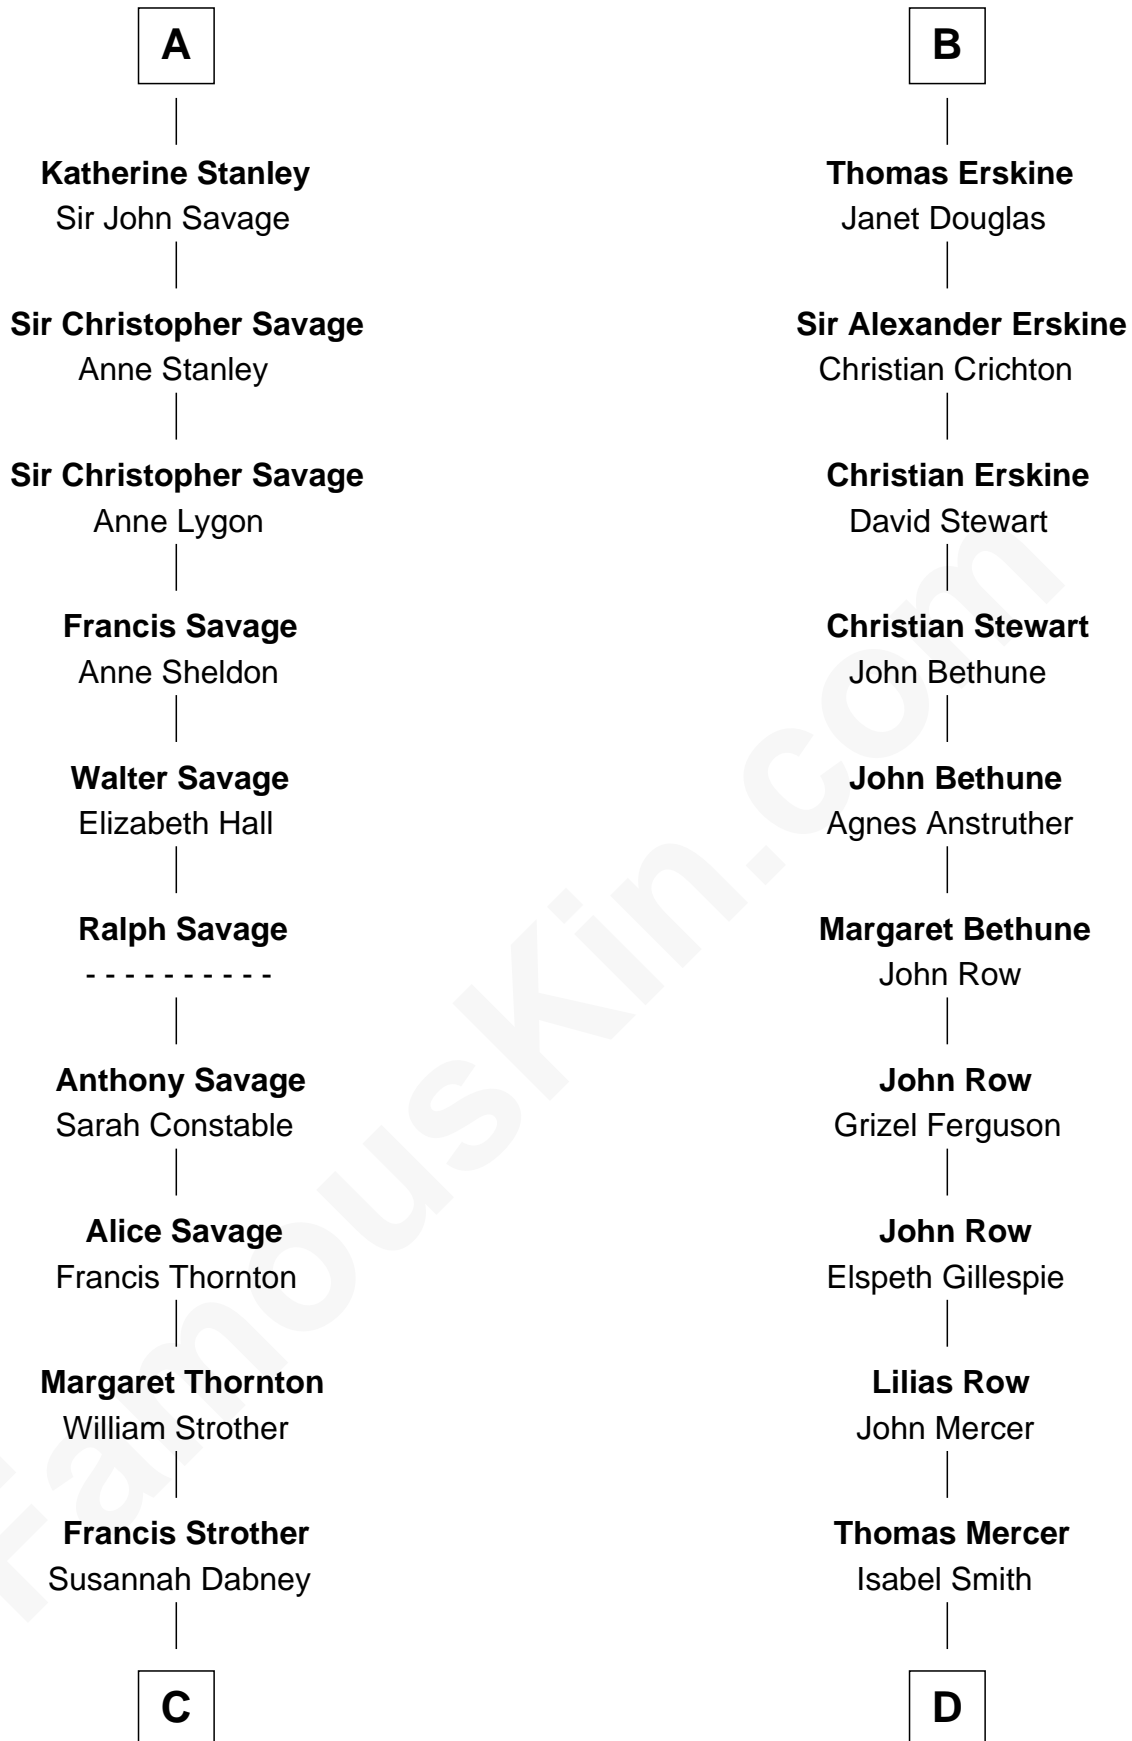

FamousKin.com
Relationship Chart of
Zachary Taylor
12th U.S. President

18th cousin 1 time removed of
General Hugh Mercer
American Revolution

FamousKin.com