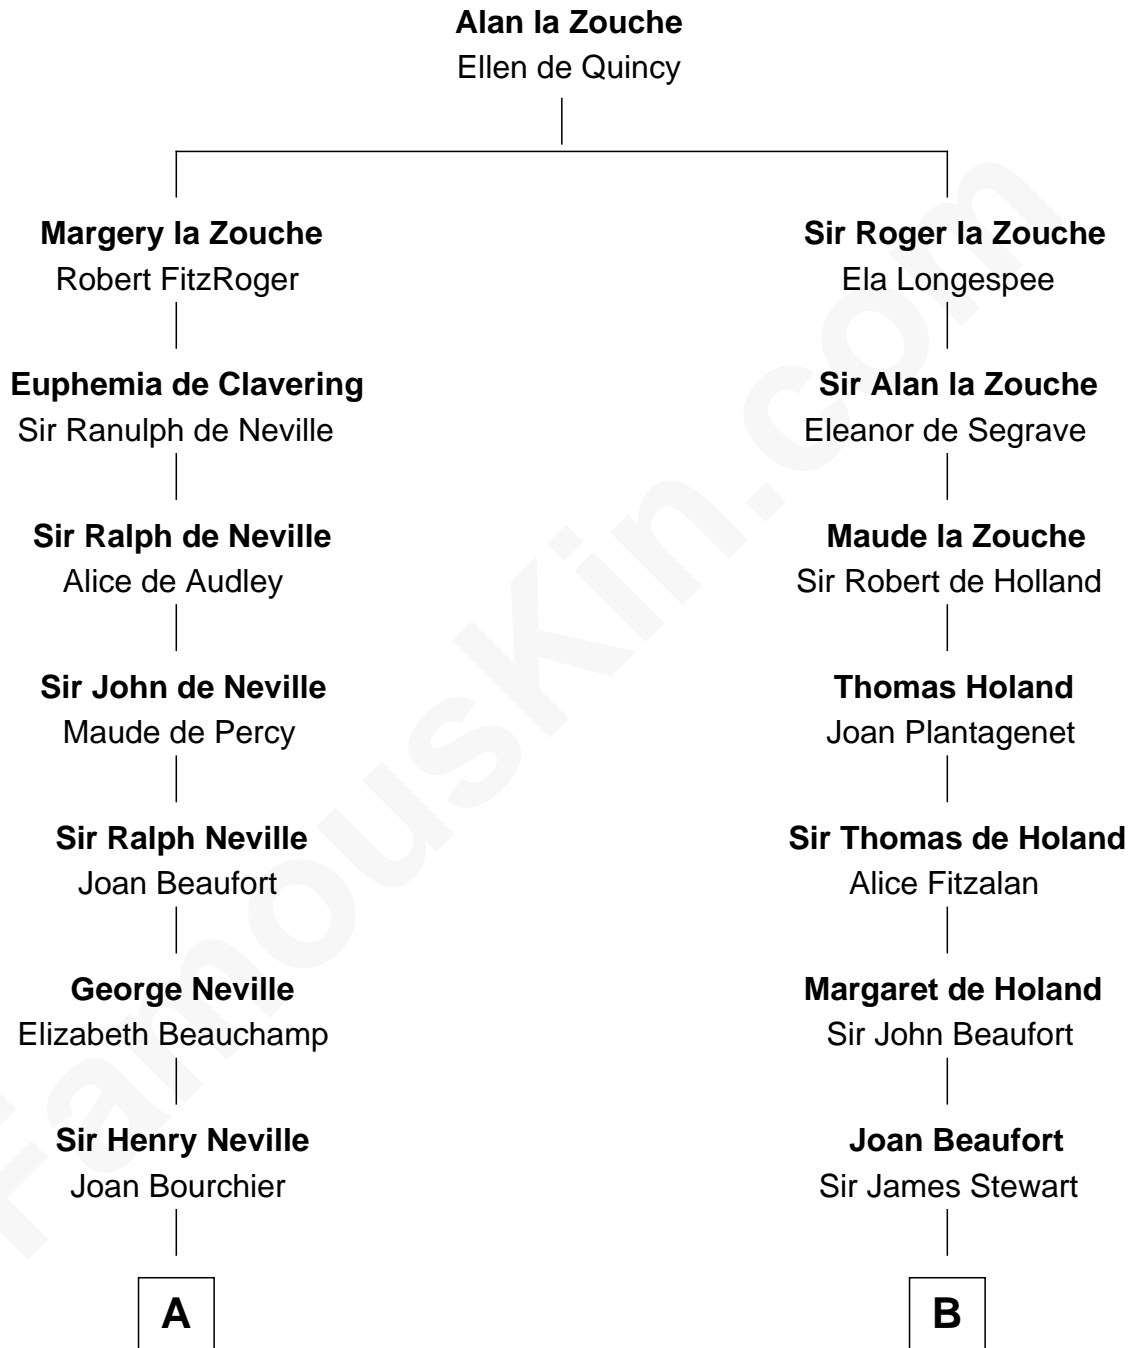

FamousKin.com
Relationship Chart of
Zachary Taylor
12th U.S. President

18th cousin 3 times removed of

Johnny Mercer
Songwriter and Co-Founder of Capitol Records

C

Sarah Dabney Strother

Col. Richard Taylor

Zachary Taylor

12th U.S. President

D

Louisa Griffin

Col. Hugh Mercer

Gen. Hugh Weedon Mercer

Mary Stiles Anderson

George Anderson Mercer

Nanny Maury Herndon