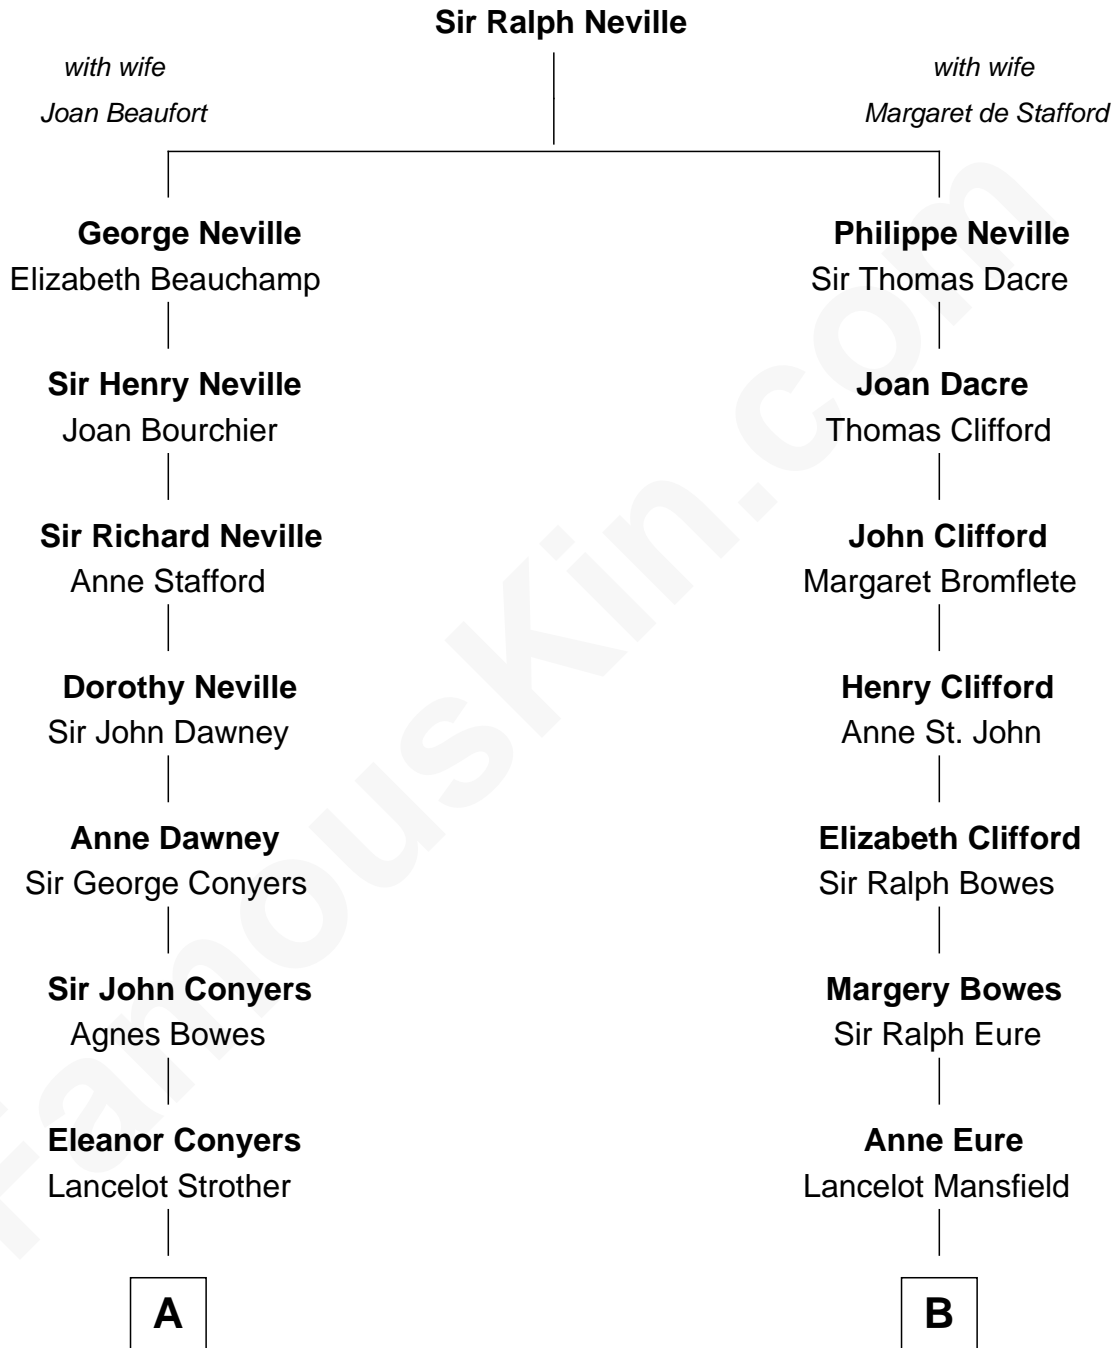

FamousKin.com
Relationship Chart of
Zachary Taylor
12th U.S. President

13th cousin 6 times removed of
Zach Snyder
Filmmaker

C

Helen Danforth Manley

Dr. Edgar Earl Reeves

Marsha Manley Reeves

Charles Edward Snyder