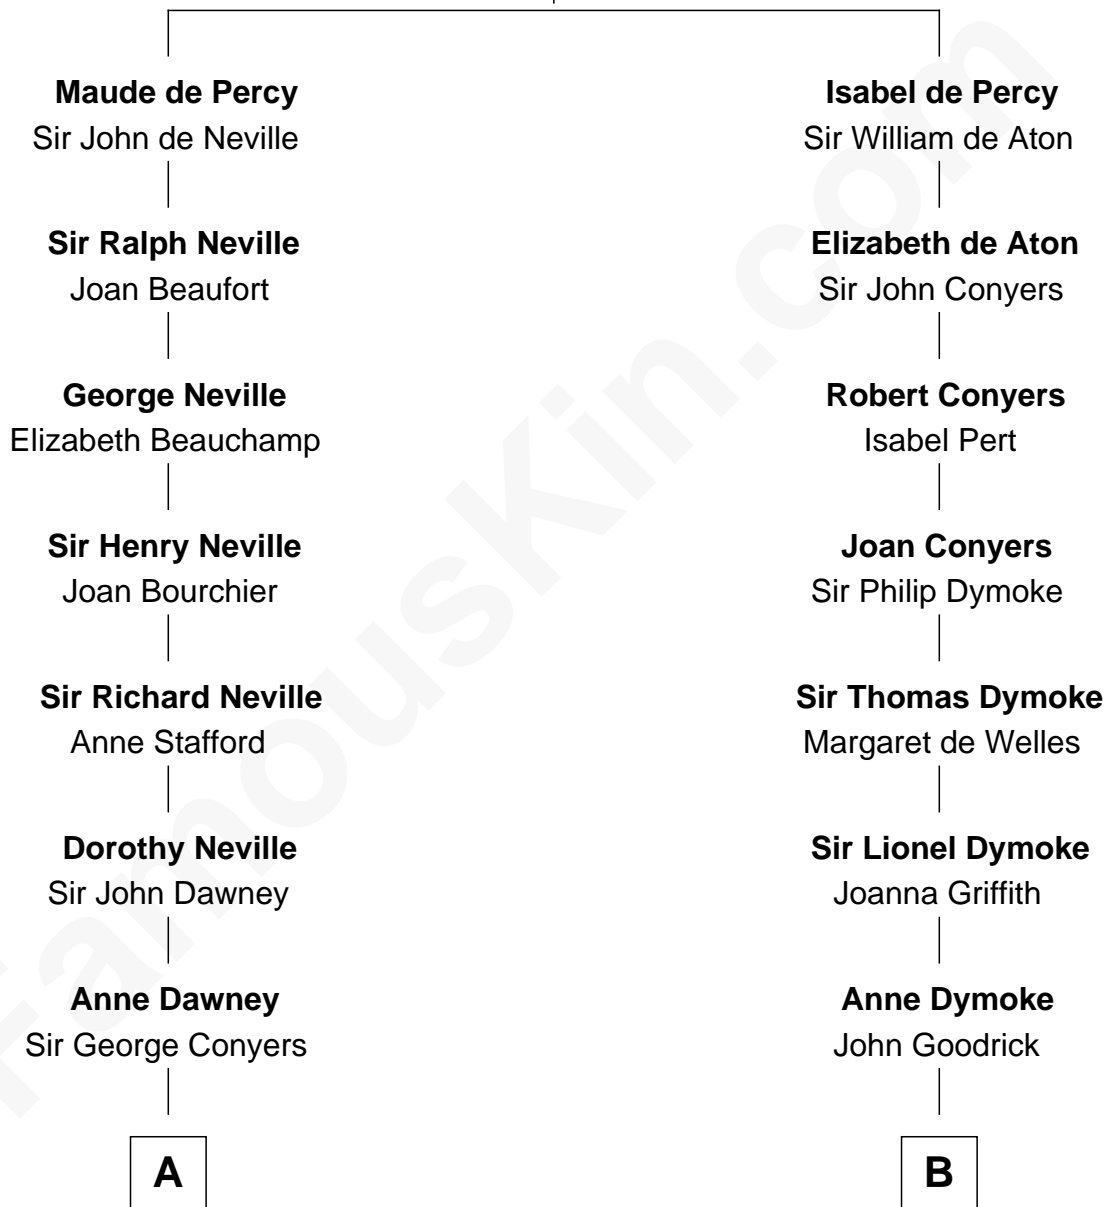

**FamousKin.com**  
**Relationship Chart of**  
**Zachary Taylor**  
*12th U.S. President*

**15th cousin 3 times removed of**  
**Robert Frost**  
*Poet and Playwright*

**Sir Henry de Percy**  
 Idoine de Clifford

**C**

**William Prescott Frost**

Isabella Moodie

**Robert Frost**

*Poet and Playwright*

FamousKin.com