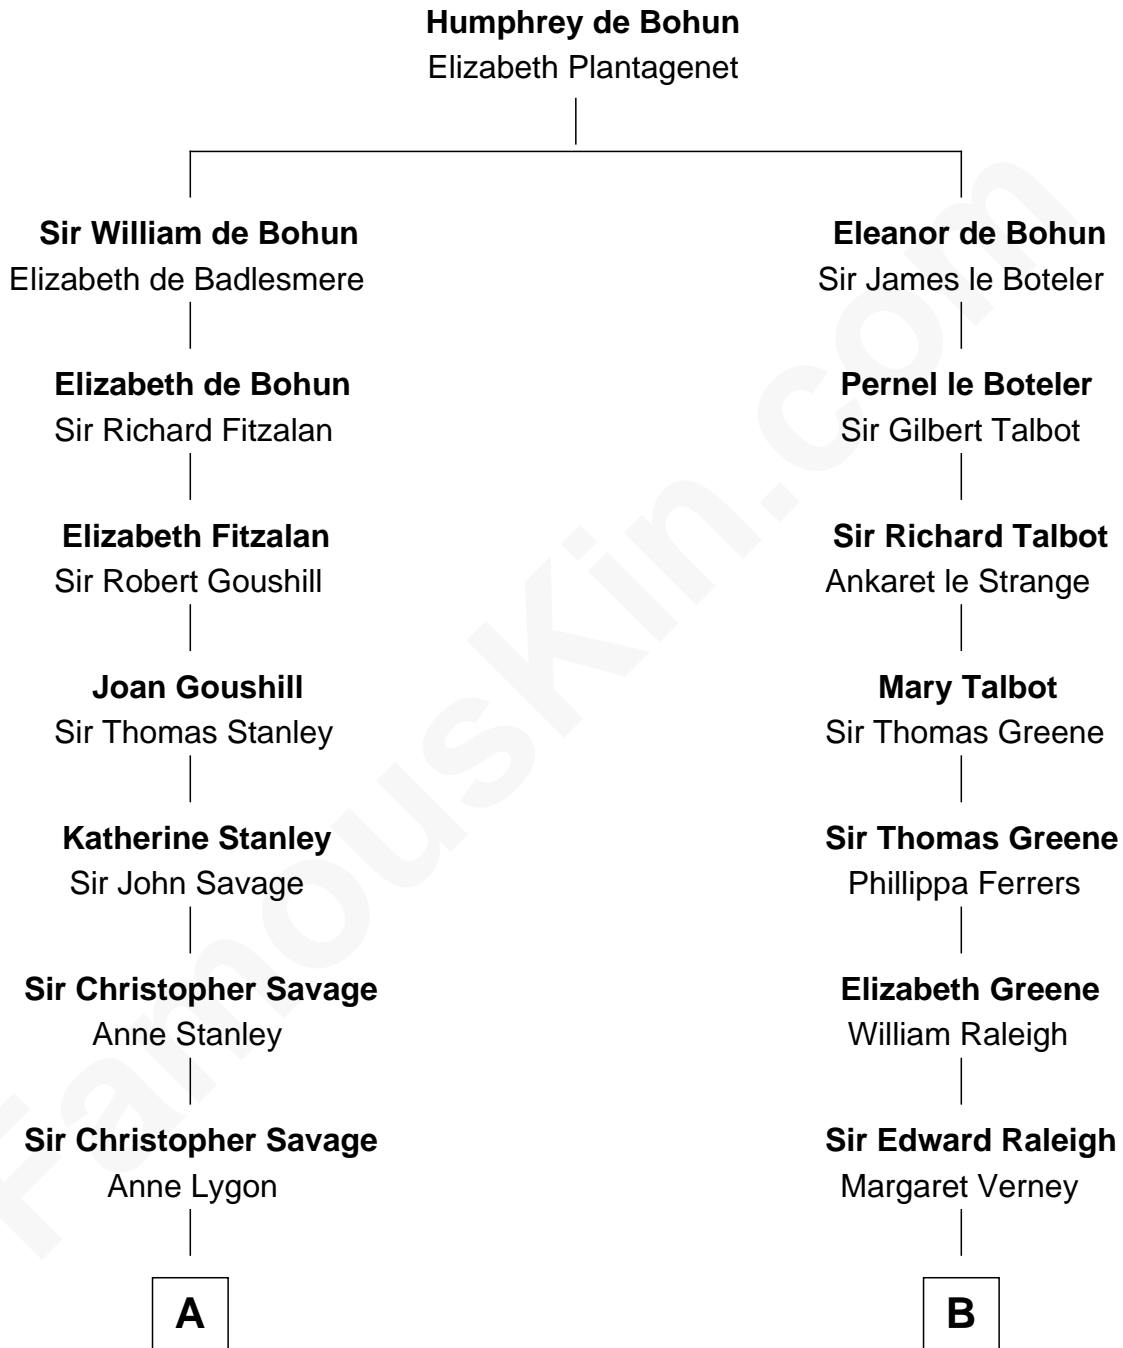

**FamousKin.com**  
**Relationship Chart of**  
**Zachary Taylor**  
*12th U.S. President*

**16th cousin 5 times removed of**  
**Marilyn Monroe**  
*Actress, Model, and Singer*

**C**

**Samuel Elam Almy**

Susan Bateman

**Susan Bateman Almy**

Charles Adams Gifford

**Frederick Almy Gifford**

Elizabeth Easton Tennant

**Charles Stanley Gifford**

Gladys Pearl Monroe

**Marilyn Monroe**