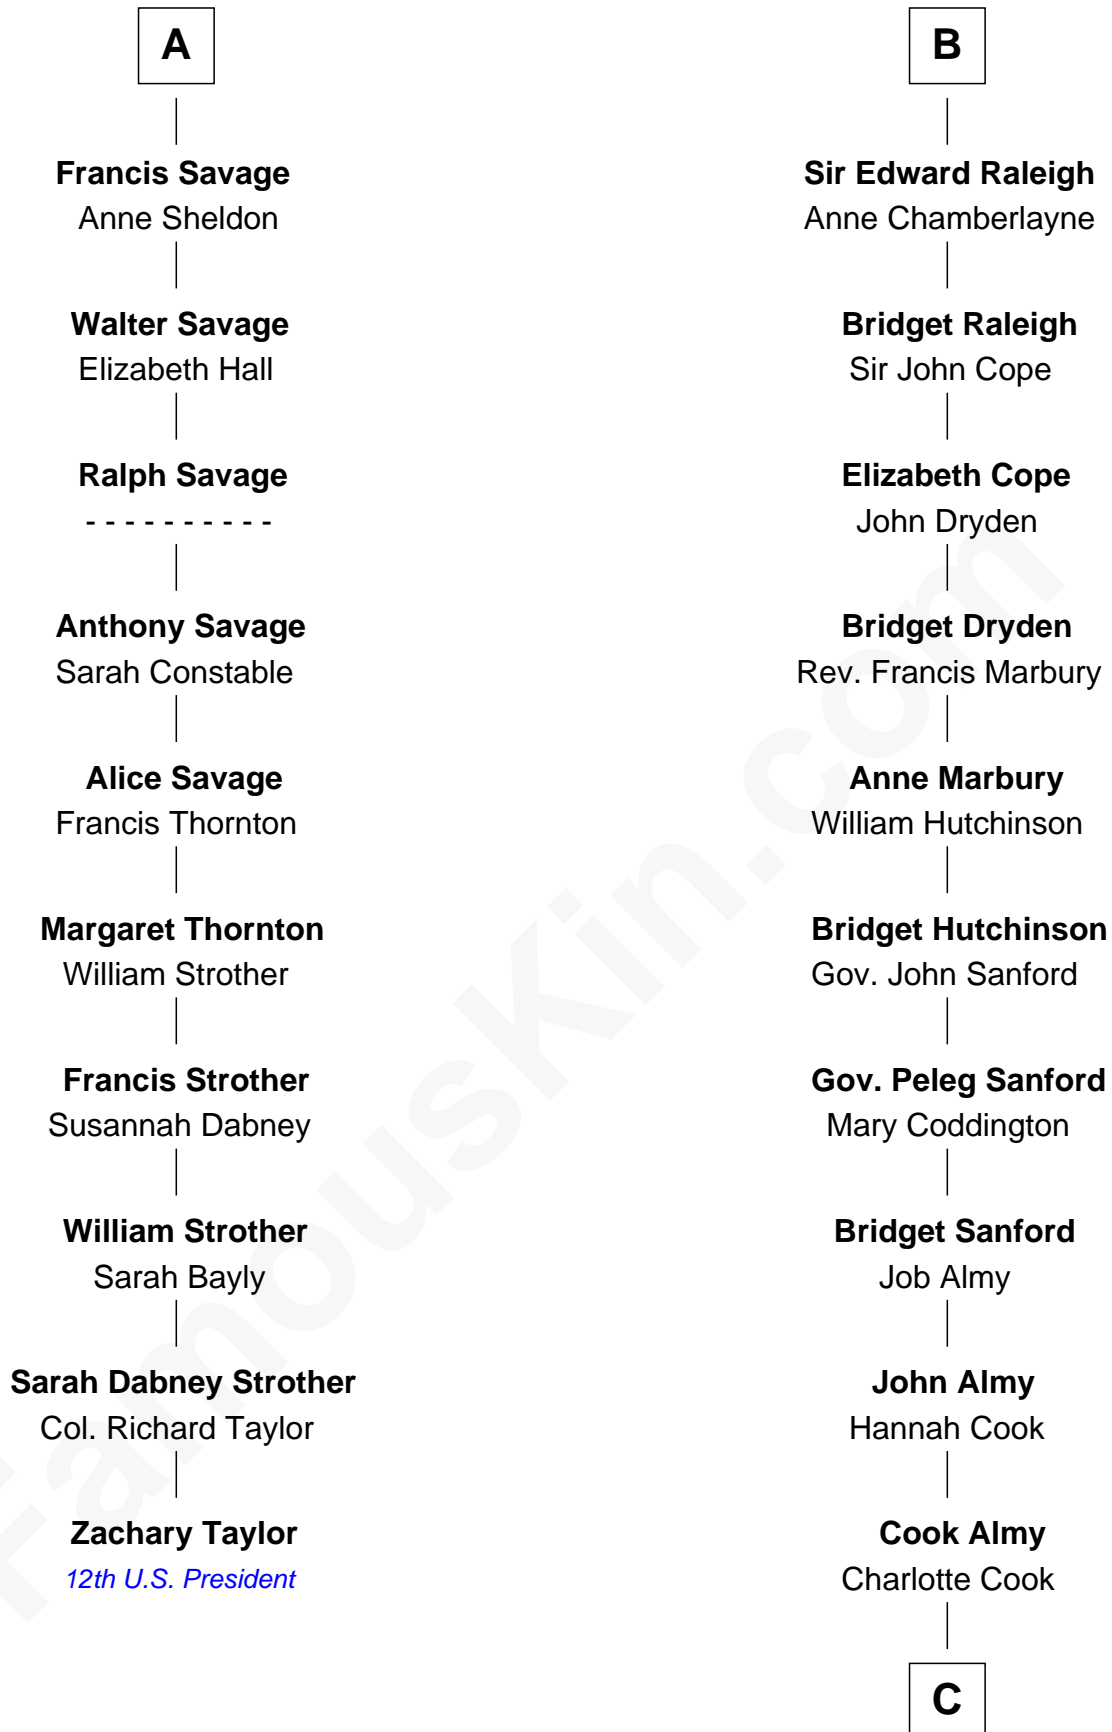

**FamousKin.com**  
**Relationship Chart of**  
**Zachary Taylor**  
*12th U.S. President*

**16th cousin 5 times removed of**  
**Marilyn Monroe**  
*Actress, Model, and Singer*

**C**

**Samuel Elam Almy**

Susan Bateman

**Susan Bateman Almy**

Charles Adams Gifford

**Frederick Almy Gifford**

Elizabeth Easton Tennant

**Charles Stanley Gifford**

Gladys Pearl Monroe

**Marilyn Monroe**