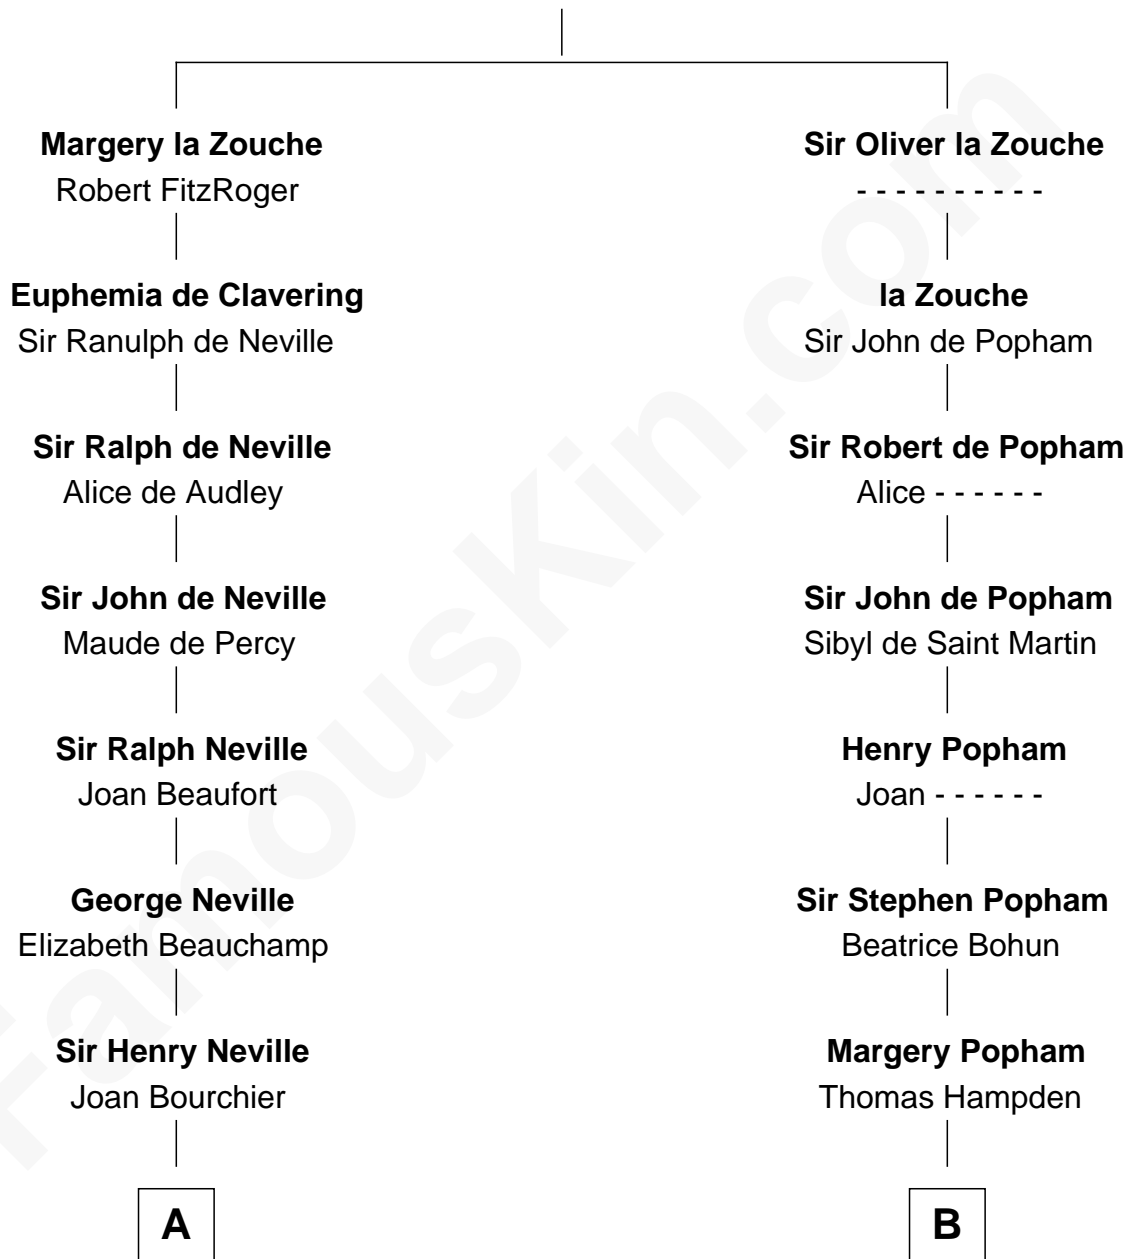

FamousKin.com Relationship Chart of

Zachary Taylor

12th U.S. President

12th cousin 6 times removed of

Edmund Waller

English Poet and Politician

Alan la Zouche

Ellen de Quincy

C

|
Sarah Dabney Strother

Col. Richard Taylor

|
Zachary Taylor

12th U.S. President

FamousKin.com