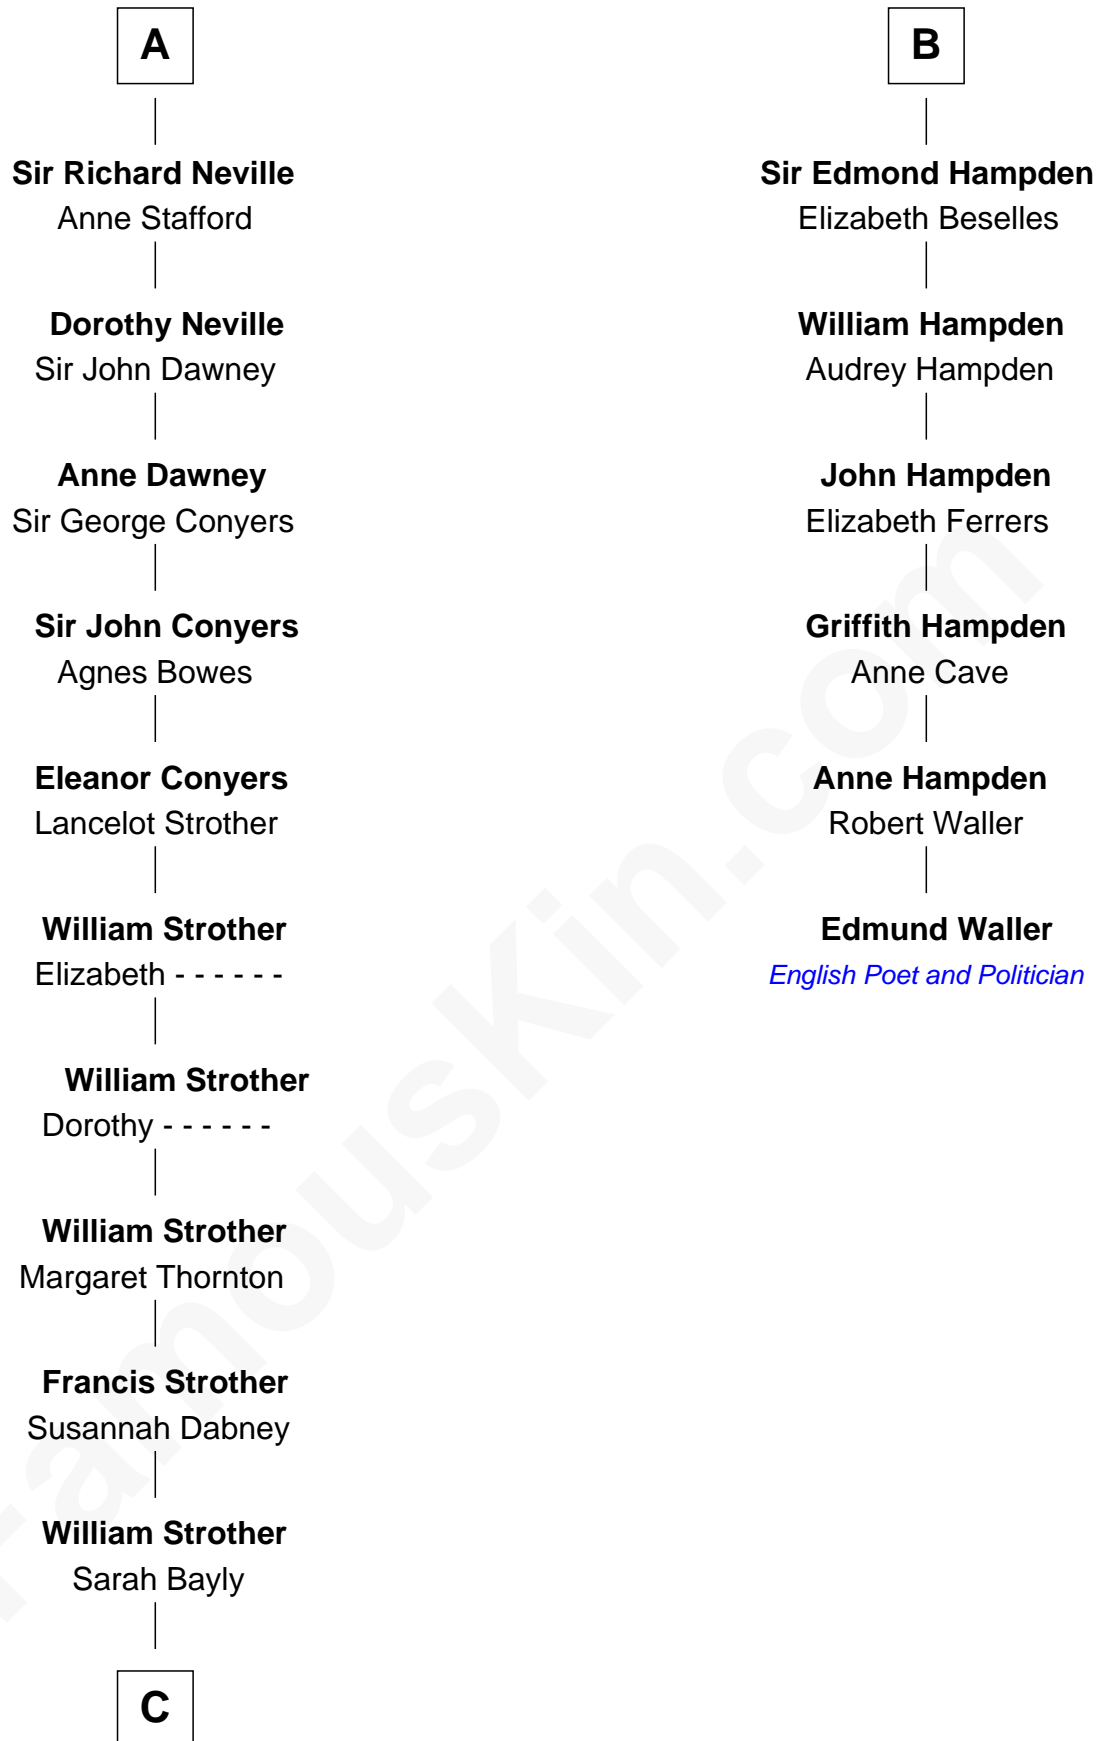

FamousKin.com Relationship Chart of

Zachary Taylor

12th U.S. President

12th cousin 6 times removed of

Edmund Waller

English Poet and Politician

Alan la Zouche

Ellen de Quincy

C

|
Sarah Dabney Strother

Col. Richard Taylor

|
Zachary Taylor

12th U.S. President

FamousKin.com