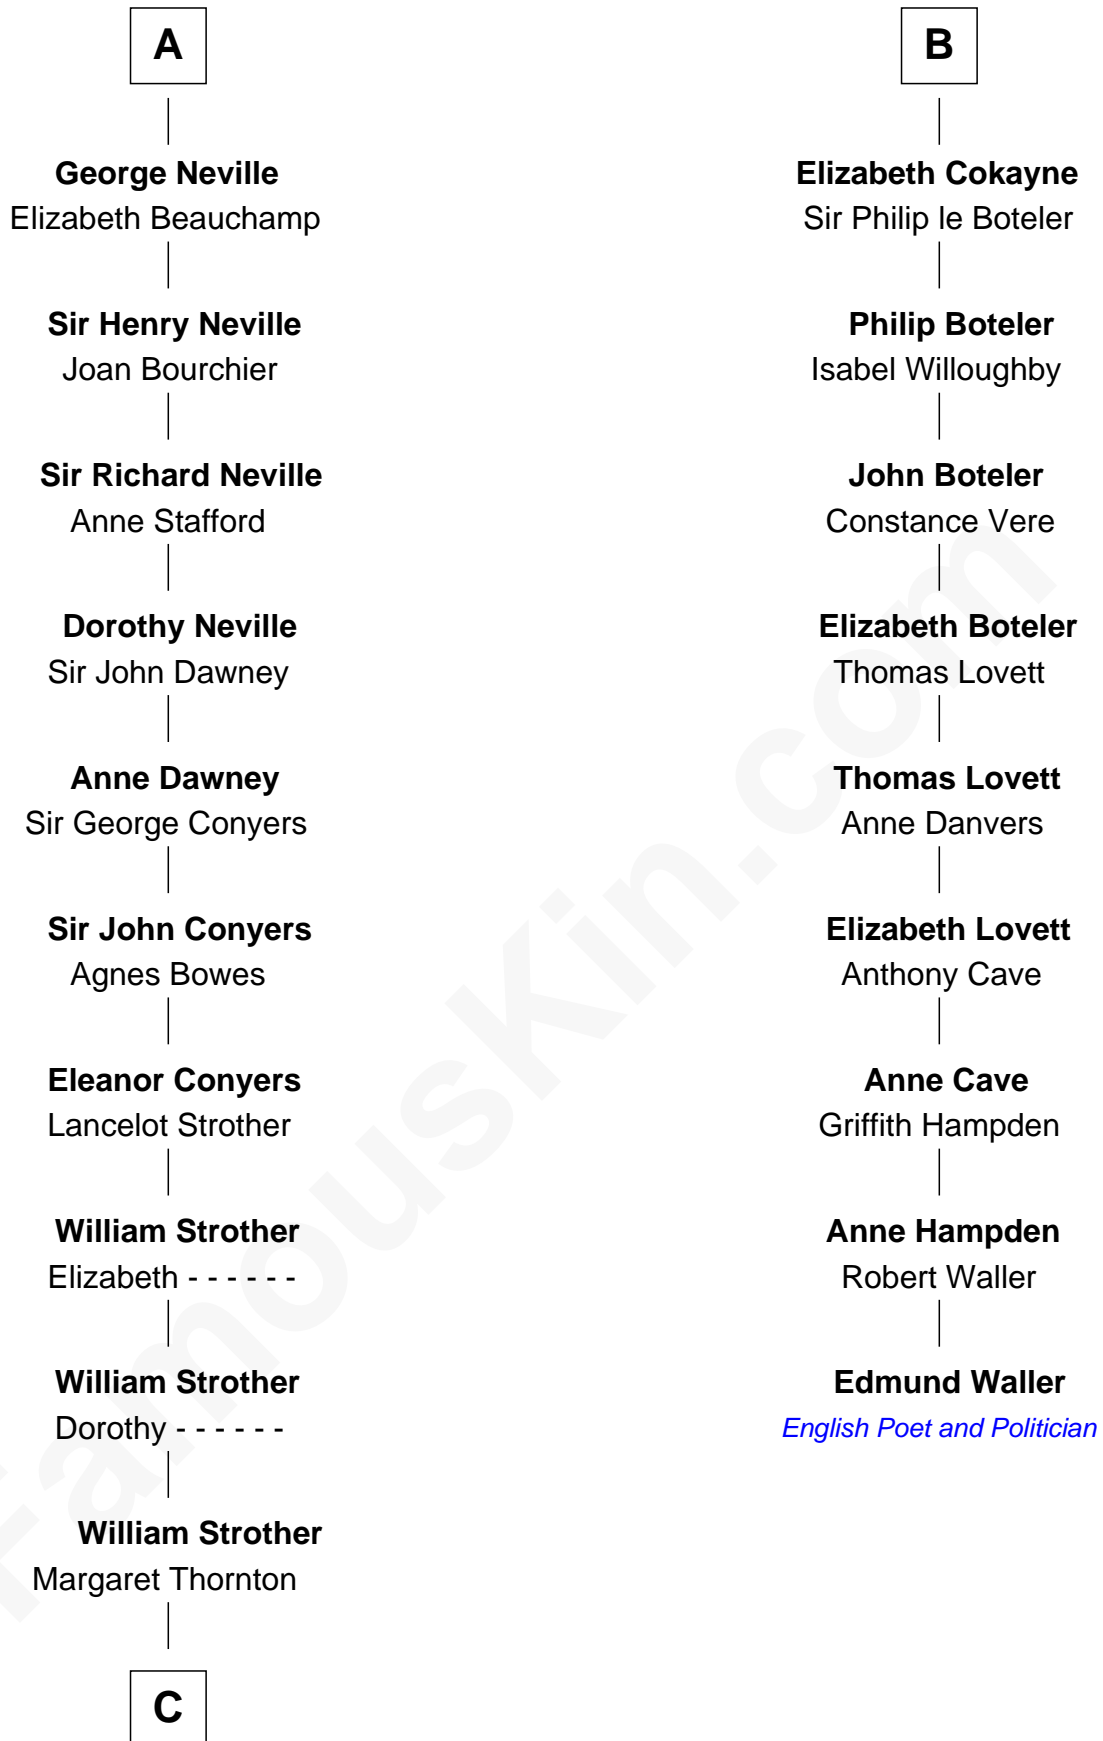

FamousKin.com Relationship Chart of

Zachary Taylor

12th U.S. President

15th cousin 5 times removed of

Edmund Waller

English Poet and Politician

Roger le Bigod

Ida de Tony

C

Francis Strother
Susannah Dabney

William Strother
Sarah Bayly

Sarah Dabney Strother
Col. Richard Taylor

Zachary Taylor
12th U.S. President

FamousKin.com