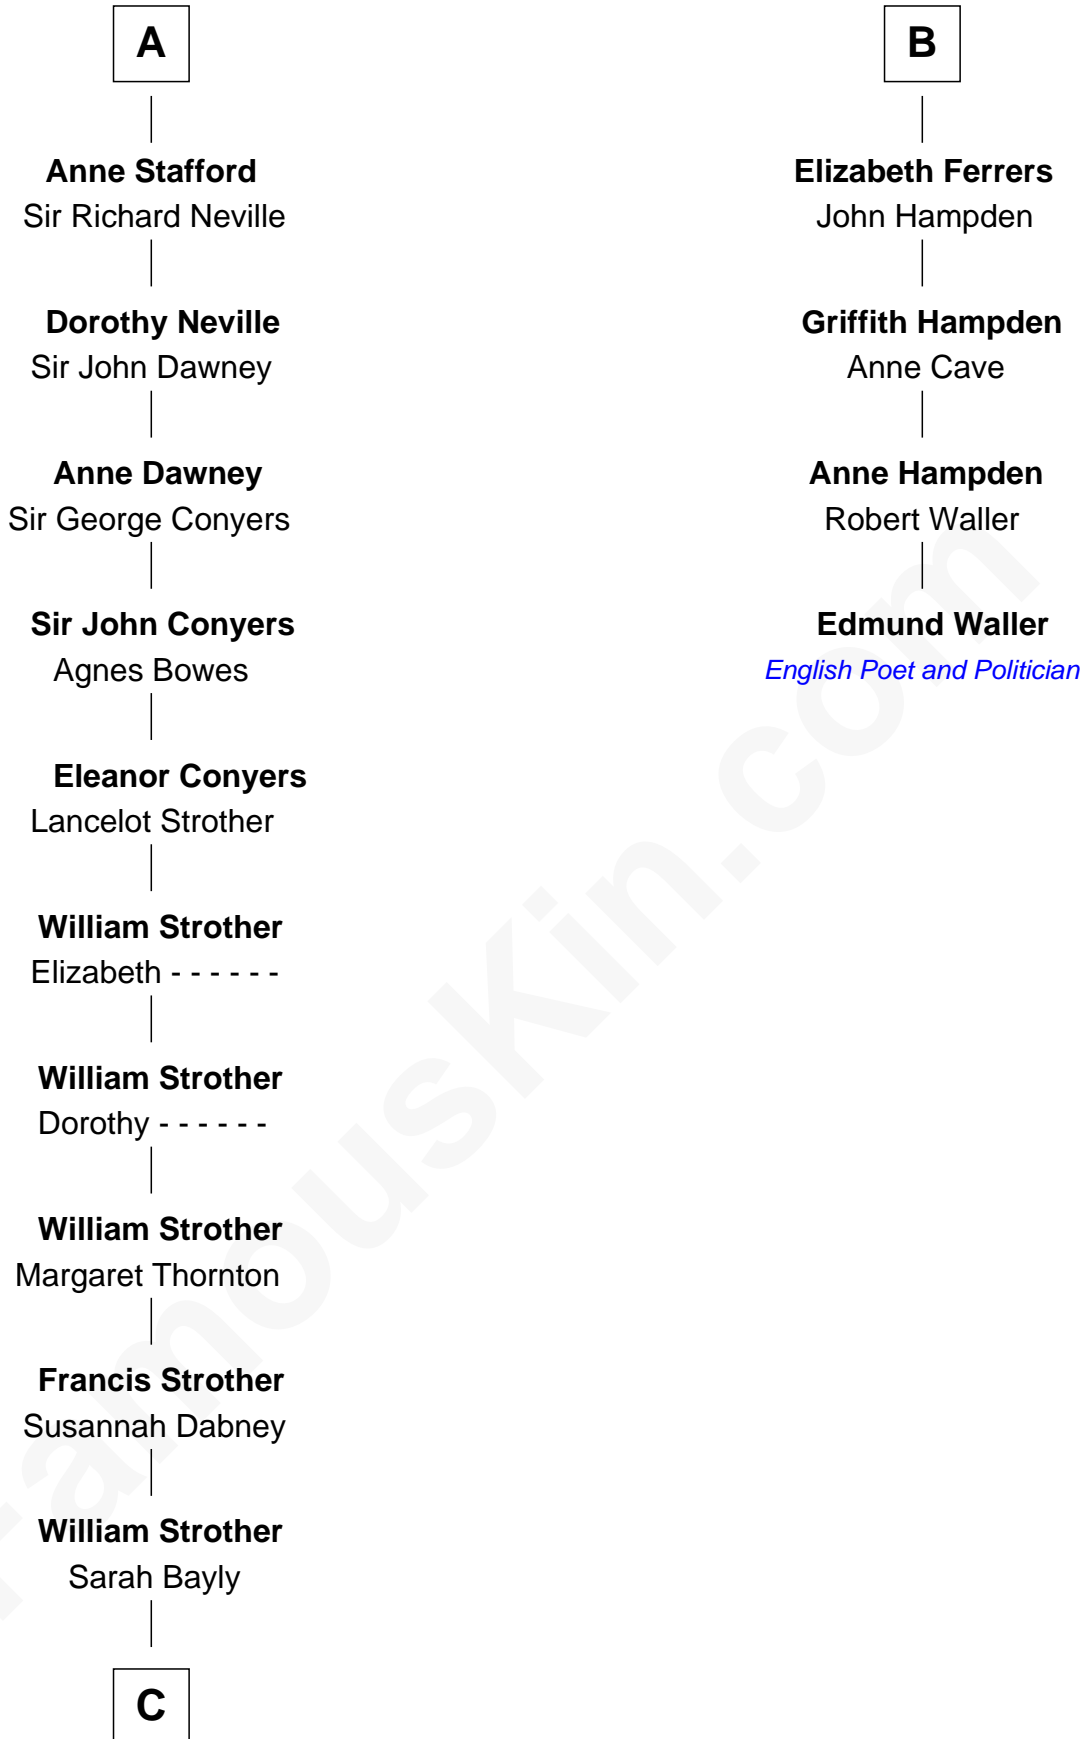

**FamousKin.com**  
**Relationship Chart of**  
**Zachary Taylor**  
*12th U.S. President*

**10th cousin 8 times removed of**  
**Edmund Waller**  
*English Poet and Politician*

**C**

—  
**Sarah Dabney Strother**

Col. Richard Taylor

—  
**Zachary Taylor**

*12th U.S. President*

FamousKin.com