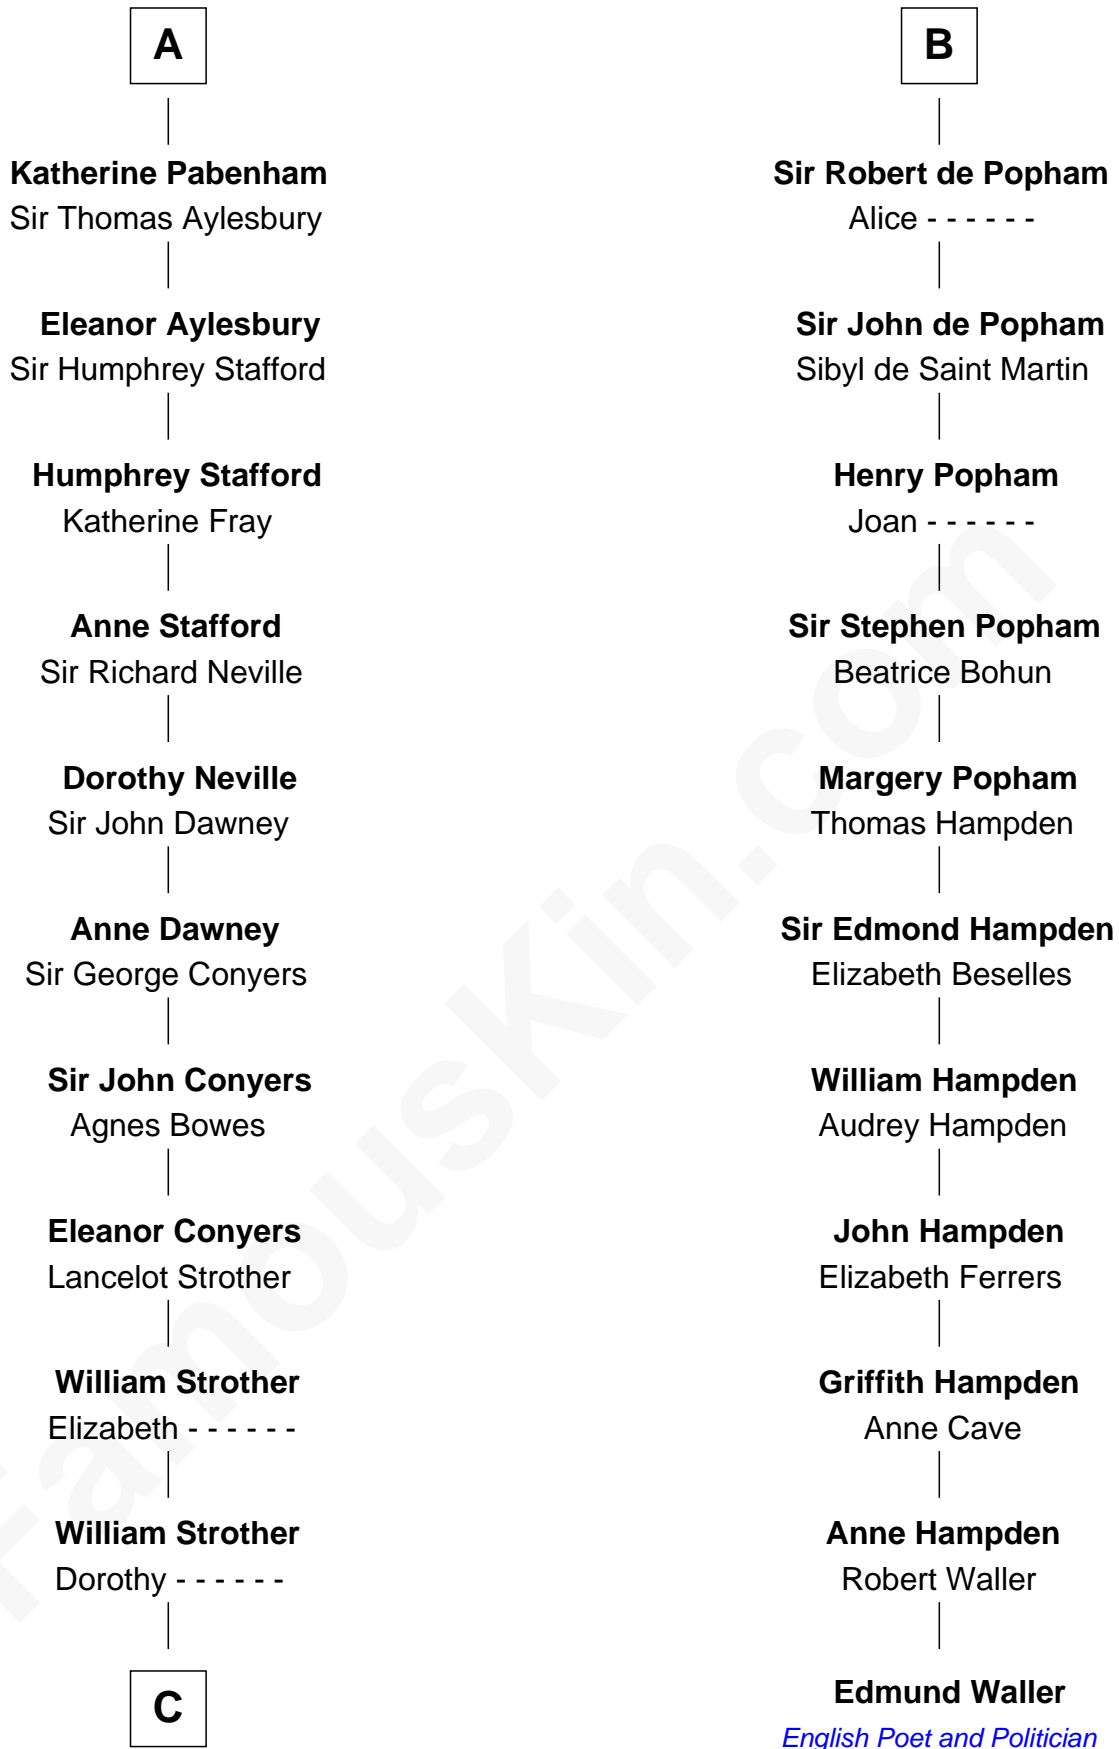

# FamousKin.com Relationship Chart of

**Zachary Taylor**

12th U.S. President

17th cousin 4 times removed of

**Edmund Waller**

English Poet and Politician

**William I de Lancaster**

Gundred de Warenne

Richard de Morville

**Helena de Morville**

Roland of Galloway

**Alan of Galloway**

Helen de l'Isle

**Helen of Galloway**

Sir Roger de Quincy

**Ellen de Quincy**

Alan la Zouche

**Sir Oliver la Zouche**

-----

**la Zouche**

Sir John de Popham

**B**

**C**

William Strother  
Margaret Thornton

Francis Strother  
Susannah Dabney

William Strother  
Sarah Bayly

Sarah Dabney Strother  
Col. Richard Taylor

Zachary Taylor  
*12th U.S. President*

FamousKin.com