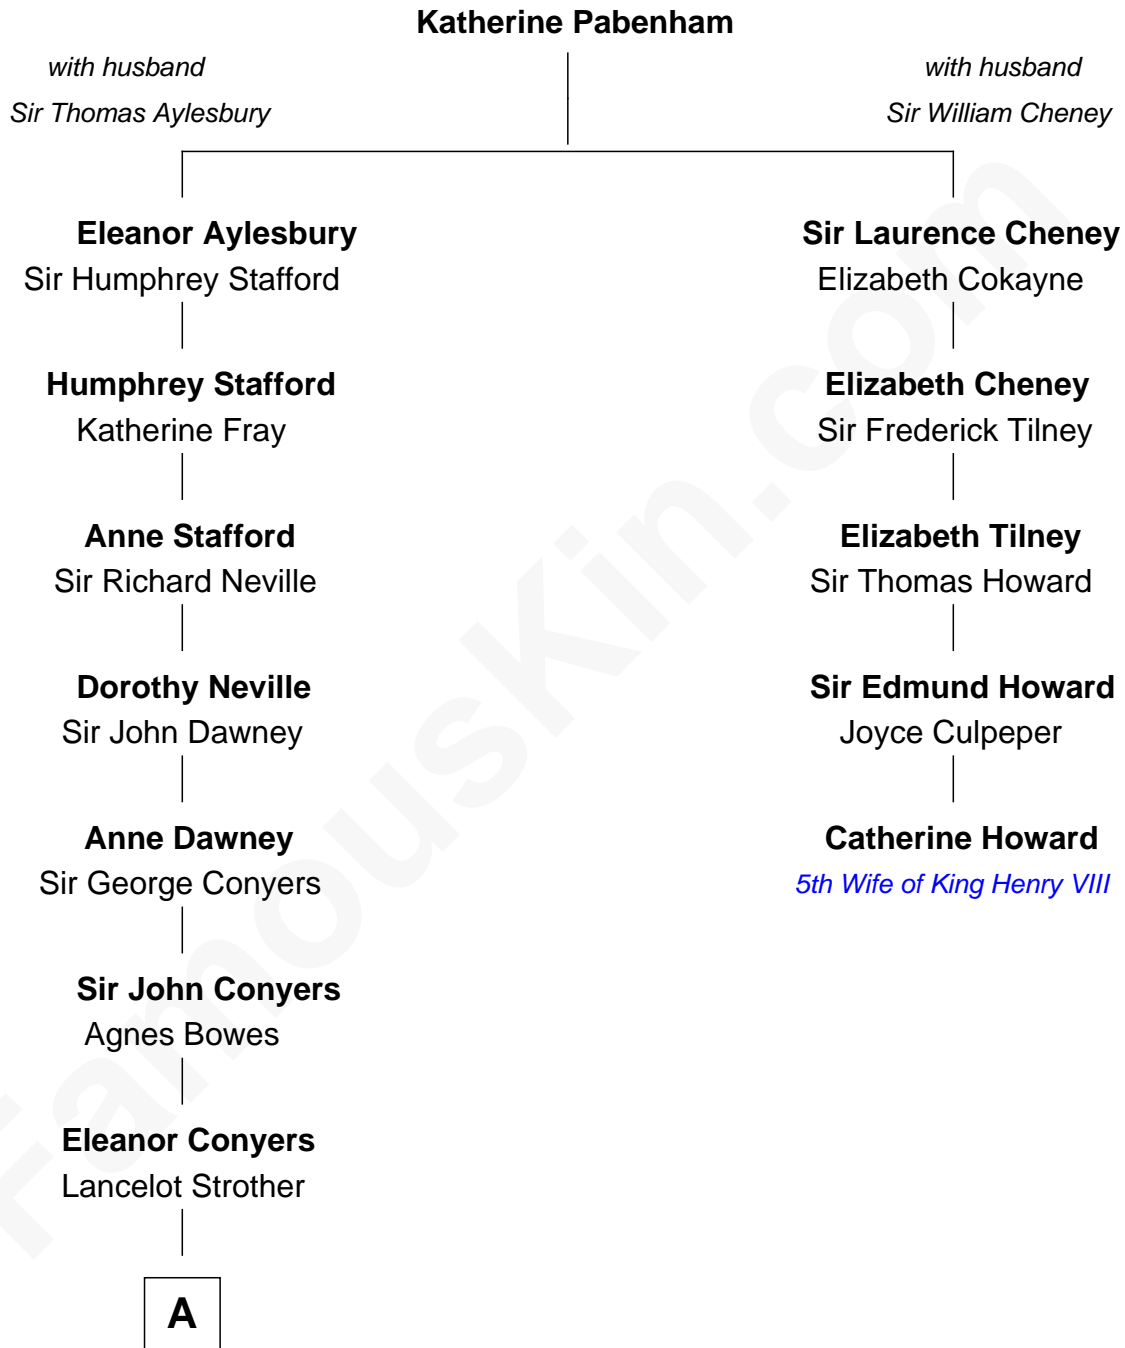

# FamousKin.com Relationship Chart of

**Zachary Taylor**

*12th U.S. President*

4th cousin 9 times removed of

**Catherine Howard**

*5th Wife of King Henry VIII*

**A**

**William Strother**  
Elizabeth - - - - -

**William Strother**  
Dorothy - - - - -

**William Strother**  
Margaret Thornton

**Francis Strother**  
Susannah Dabney

**William Strother**  
Sarah Bayly

**Sarah Dabney Strother**  
Col. Richard Taylor

**Zachary Taylor**  
*12th U.S. President*