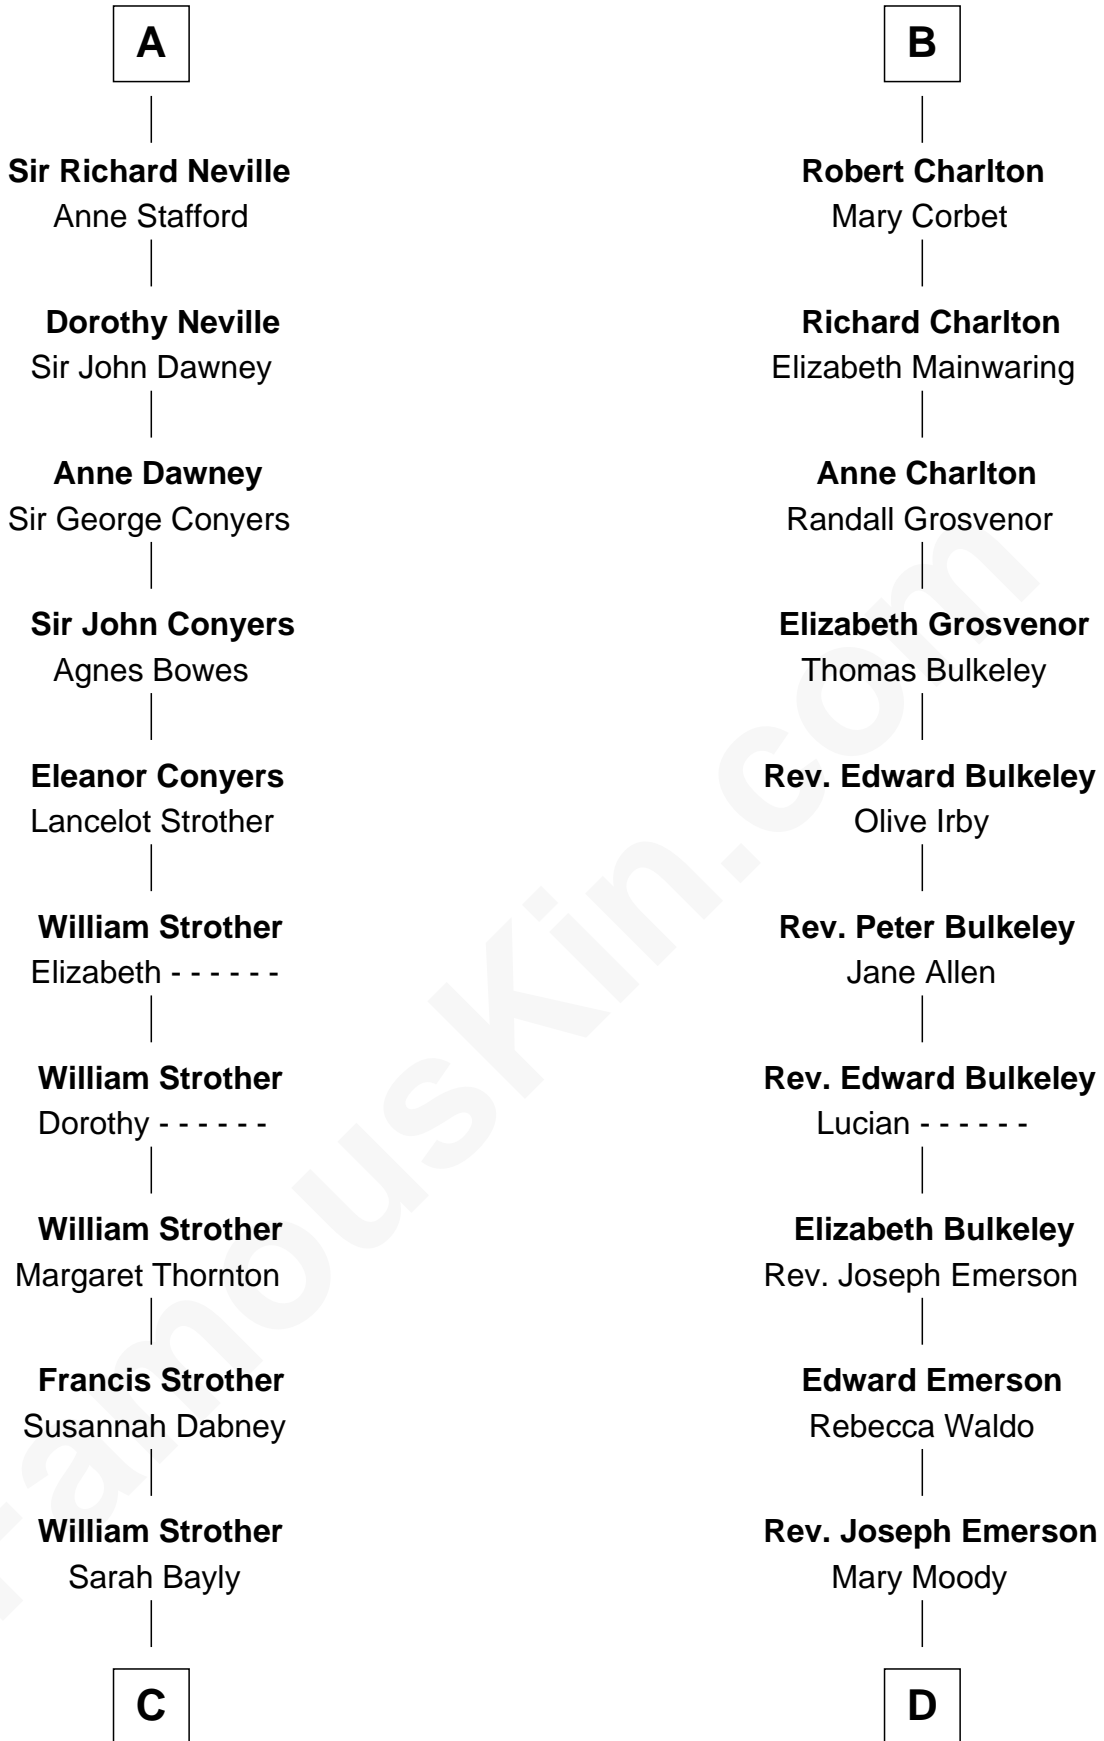

FamousKin.com Relationship Chart of

Zachary Taylor

12th U.S. President

18th cousin 1 time removed of

Ralph Waldo Emerson

American Poet

Alan la Zouche

Ellen de Quincy

FamousKin.com