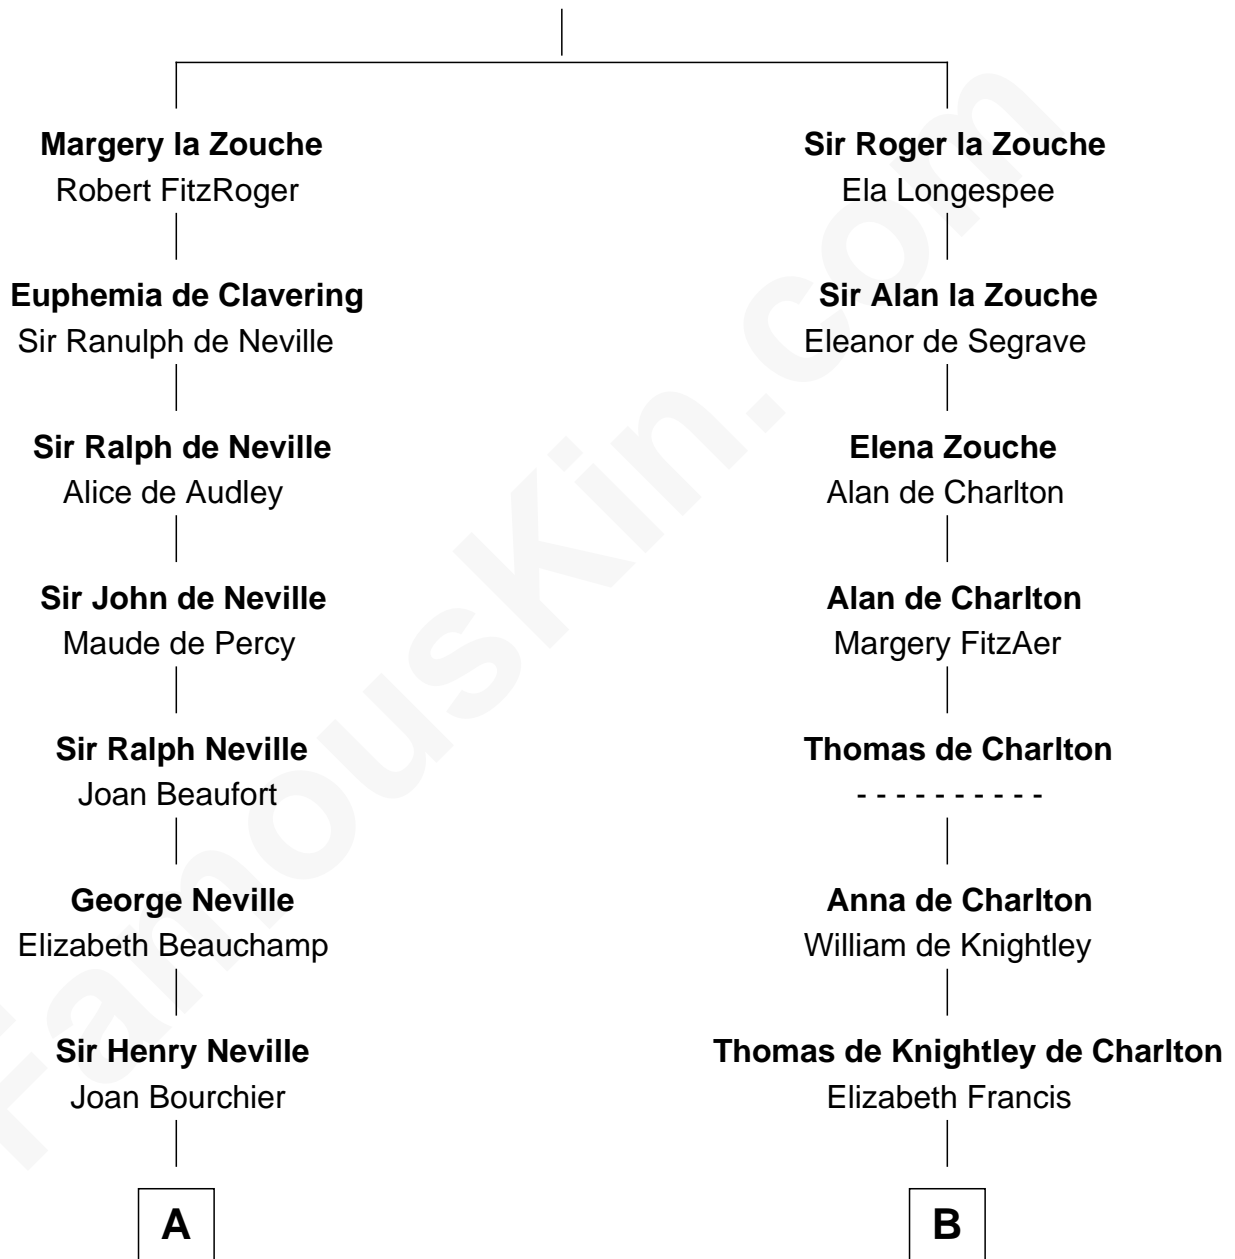

FamousKin.com Relationship Chart of

Zachary Taylor

12th U.S. President

18th cousin 1 time removed of

Ralph Waldo Emerson

American Poet

Alan la Zouche

Ellen de Quincy

FamousKin.com