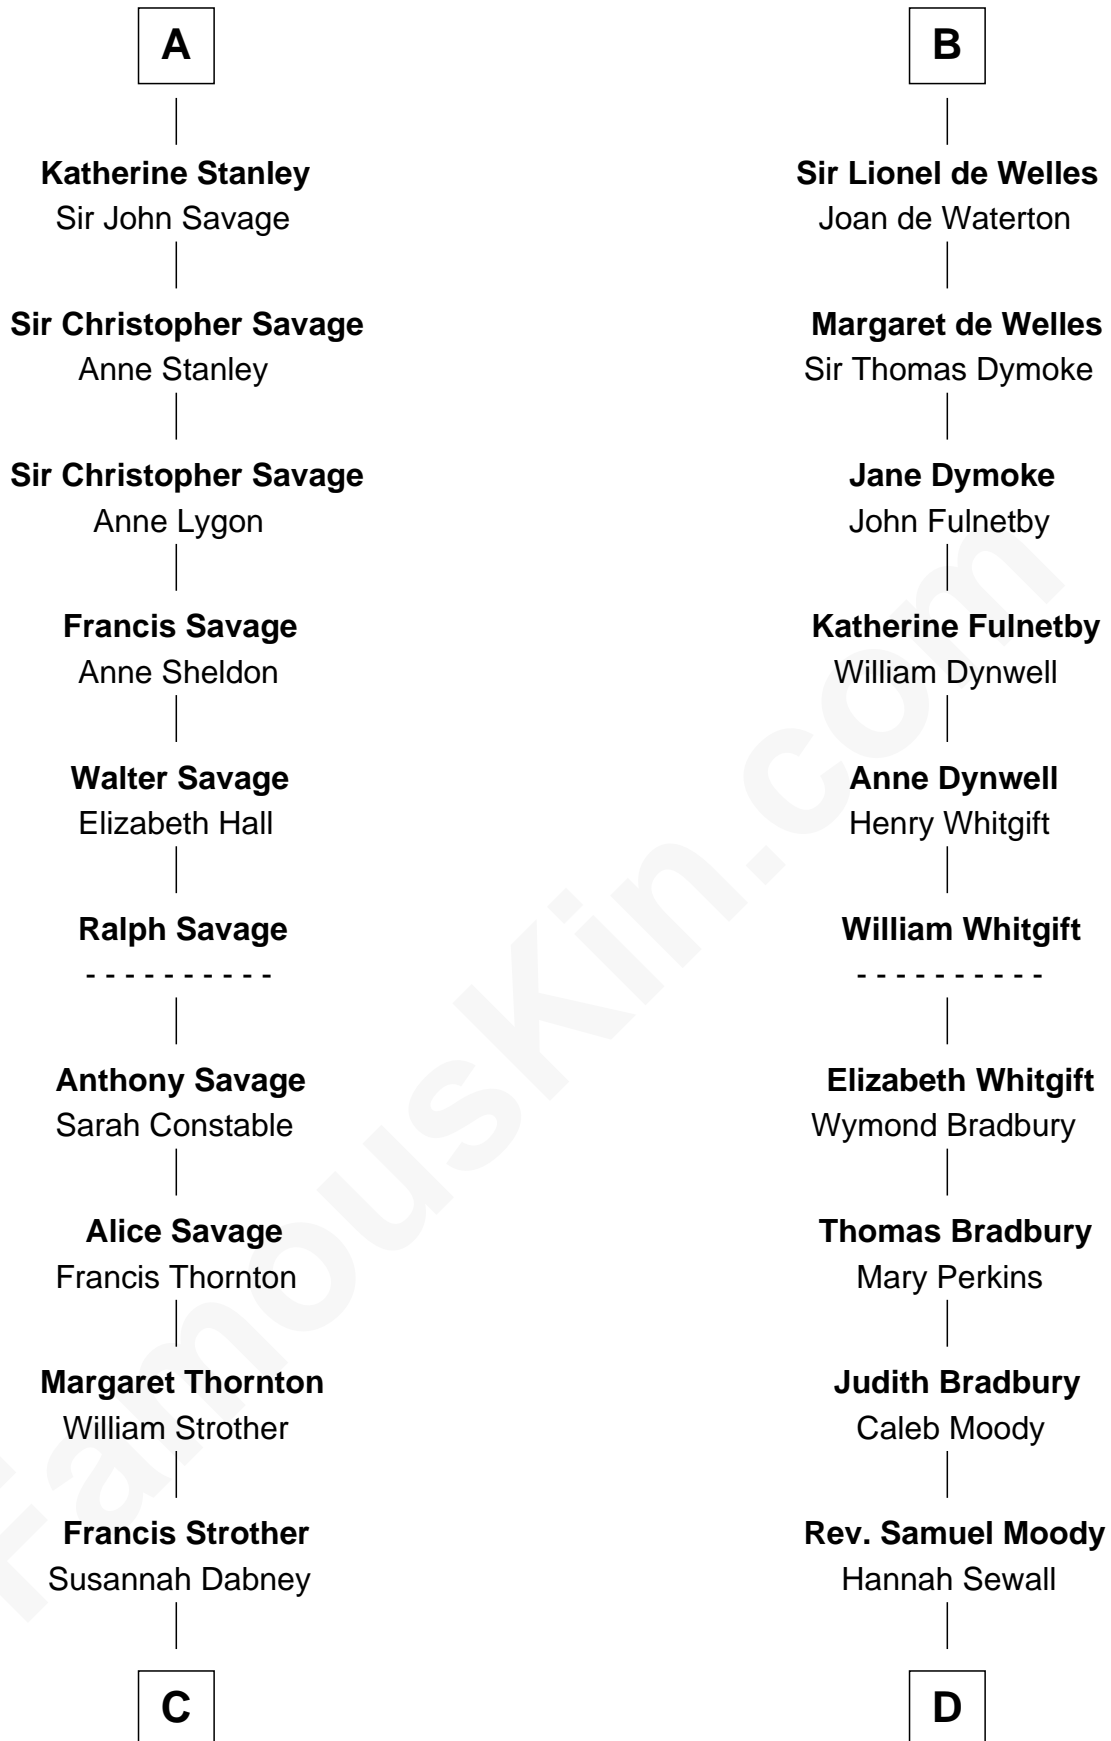

FamousKin.com
Relationship Chart of
Zachary Taylor
12th U.S. President

19th cousin 1 time removed of
Ralph Waldo Emerson
American Poet

Sir Humphrey de Bohun
Maud of Eu

Sir Humphrey de Bohun
Eleanor de Braiose

Humphrey de Bohun
Maud de Fiennes

Humphrey de Bohun
Elizabeth Plantagenet

Sir William de Bohun
Elizabeth de Badlesmere

Elizabeth de Bohun
Sir Richard Fitzalan

Elizabeth Fitzalan
Sir Robert Goushill

Joan Goushill
Sir Thomas Stanley

A

Alice de Bohun
Roger V de Toeni

Ralph VII de Toeni
Mary - - - - -

Alice de Toeni
Guy de Beauchamp

Sir Thomas de Beauchamp
Katherine de Mortimer

Maud de Beauchamp
Sir Roger de Clifford

Katherine de Clifford
Sir Ralph de Greystoke

Maud de Greystoke
Eudo de Welles

B

C

William Strother

Sarah Bayly

Sarah Dabney Strother

Col. Richard Taylor

Zachary Taylor