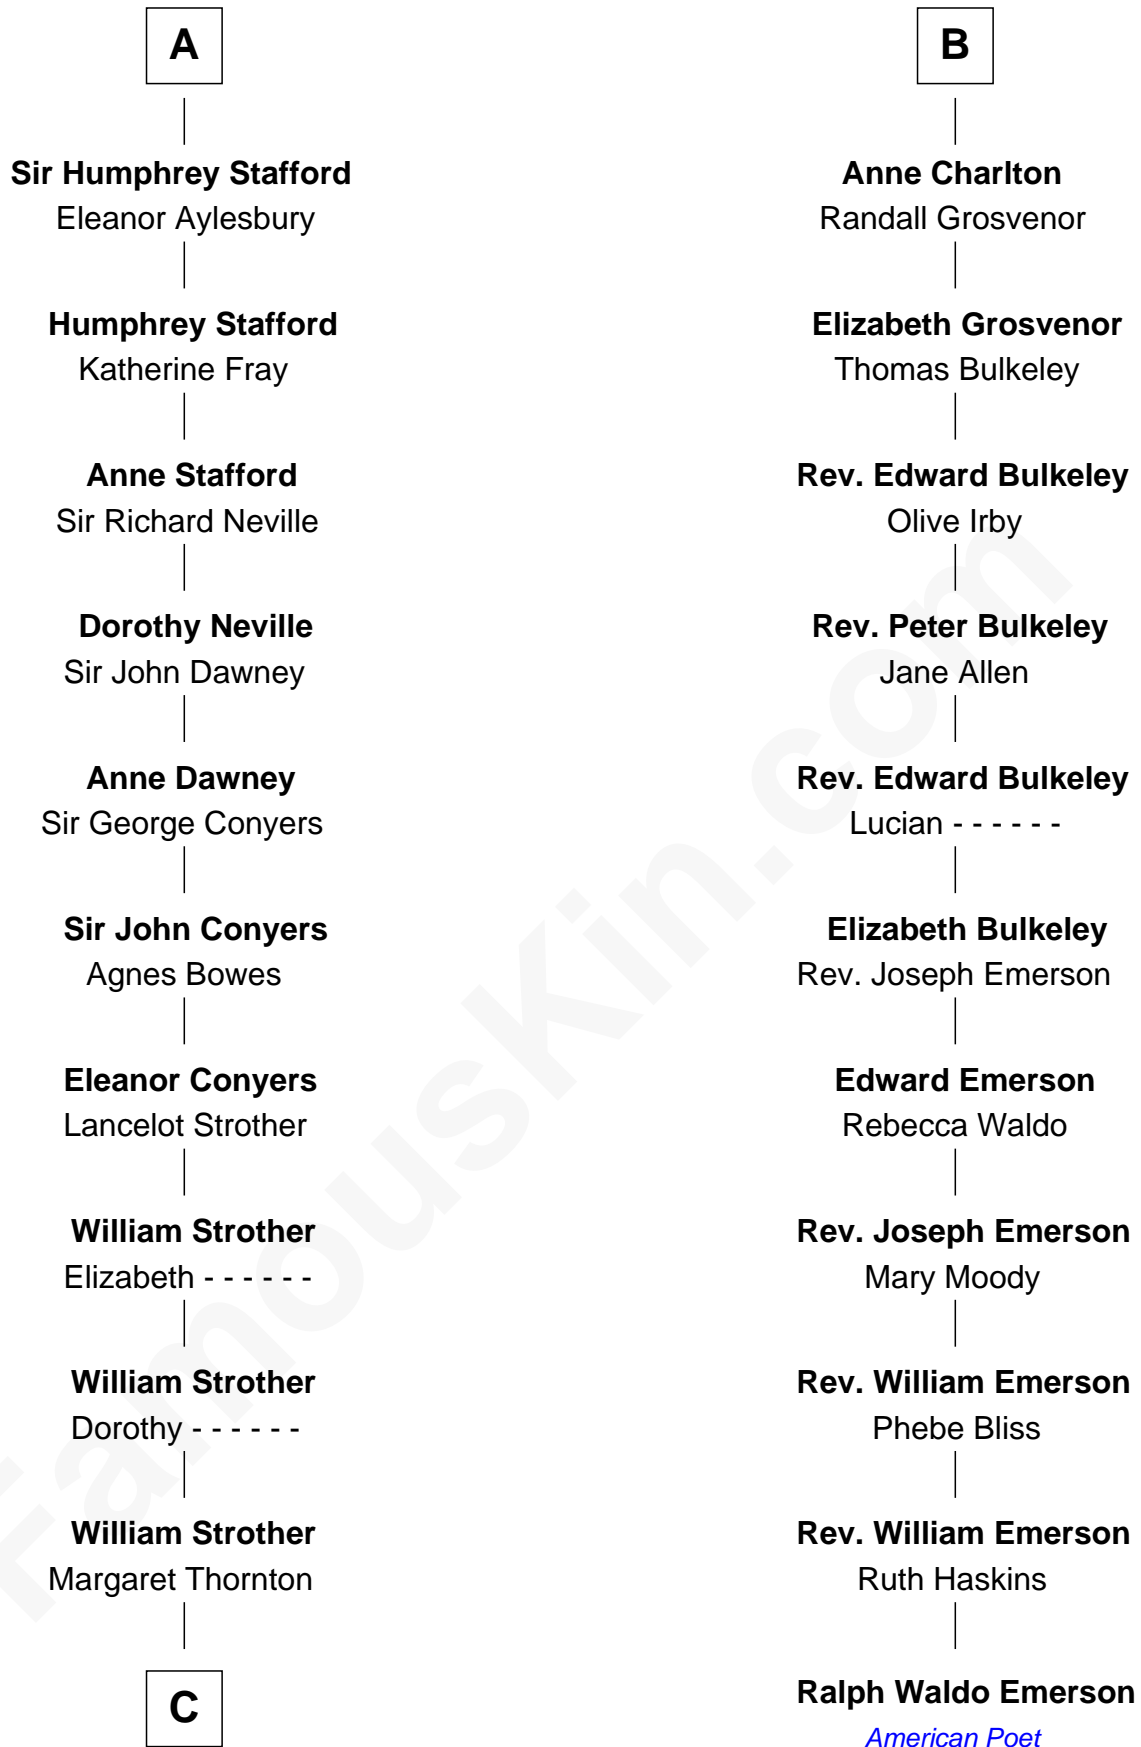

FamousKin.com
Relationship Chart of
Zachary Taylor
12th U.S. President

17th cousin 3 times removed of
Ralph Waldo Emerson
American Poet

C

Francis Strother
Susannah Dabney

William Strother
Sarah Bayly

Sarah Dabney Strother
Col. Richard Taylor

Zachary Taylor
12th U.S. President

FamousKin.com