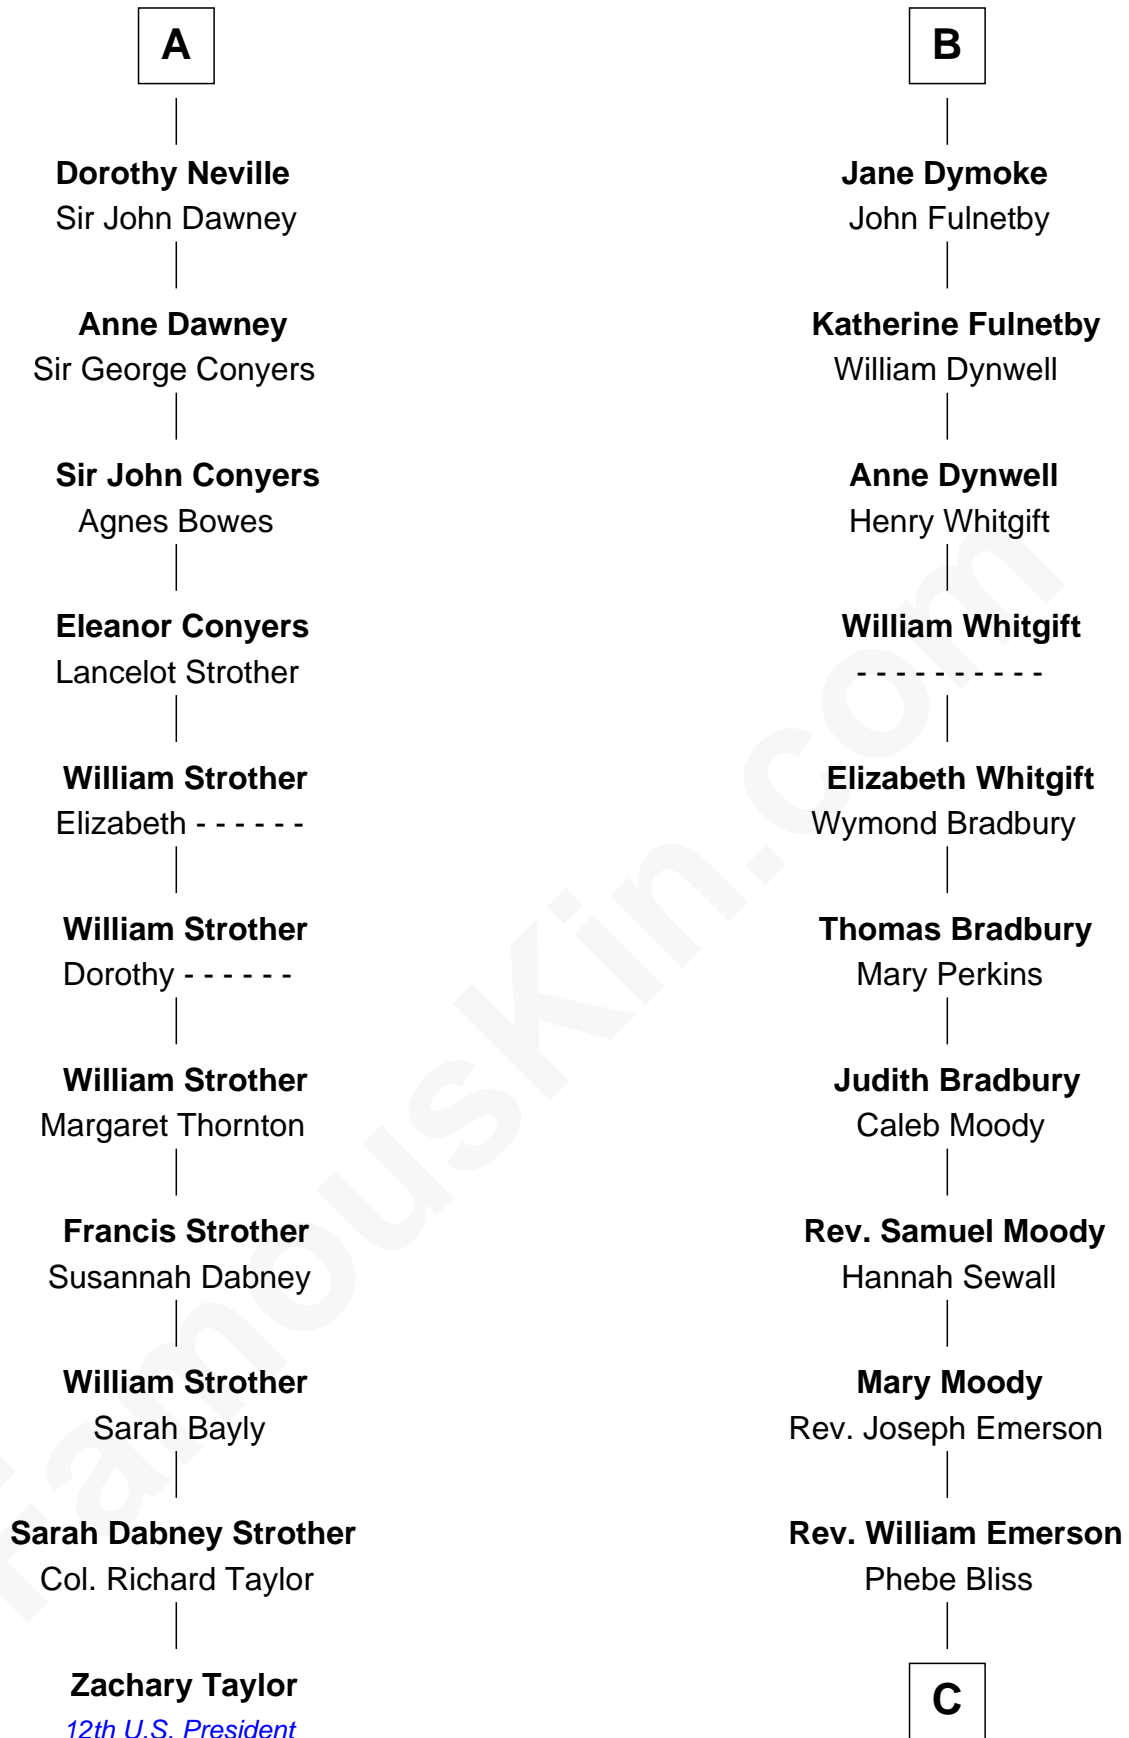

FamousKin.com Relationship Chart of

Zachary Taylor

12th U.S. President

17th cousin 1 time removed of

Ralph Waldo Emerson

American Poet

C

Rev. William Emerson

Ruth Haskins

Ralph Waldo Emerson

American Poet

FamousKin.com