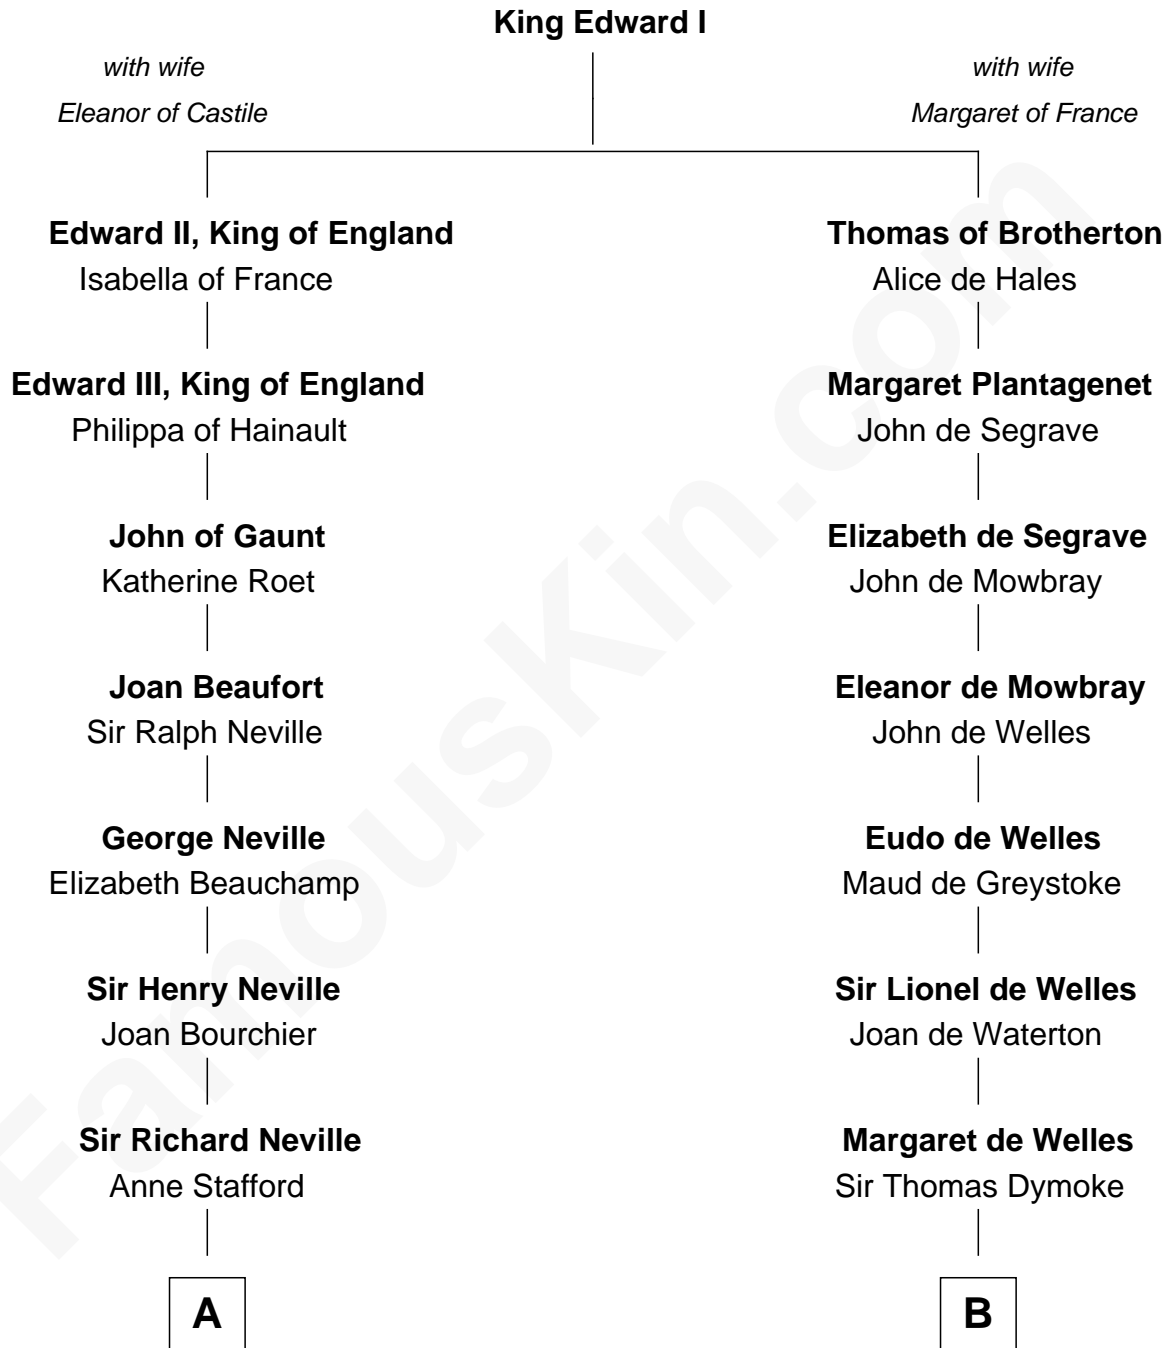

FamousKin.com Relationship Chart of

Zachary Taylor

12th U.S. President

17th cousin 1 time removed of

Ralph Waldo Emerson

American Poet

C

Rev. William Emerson