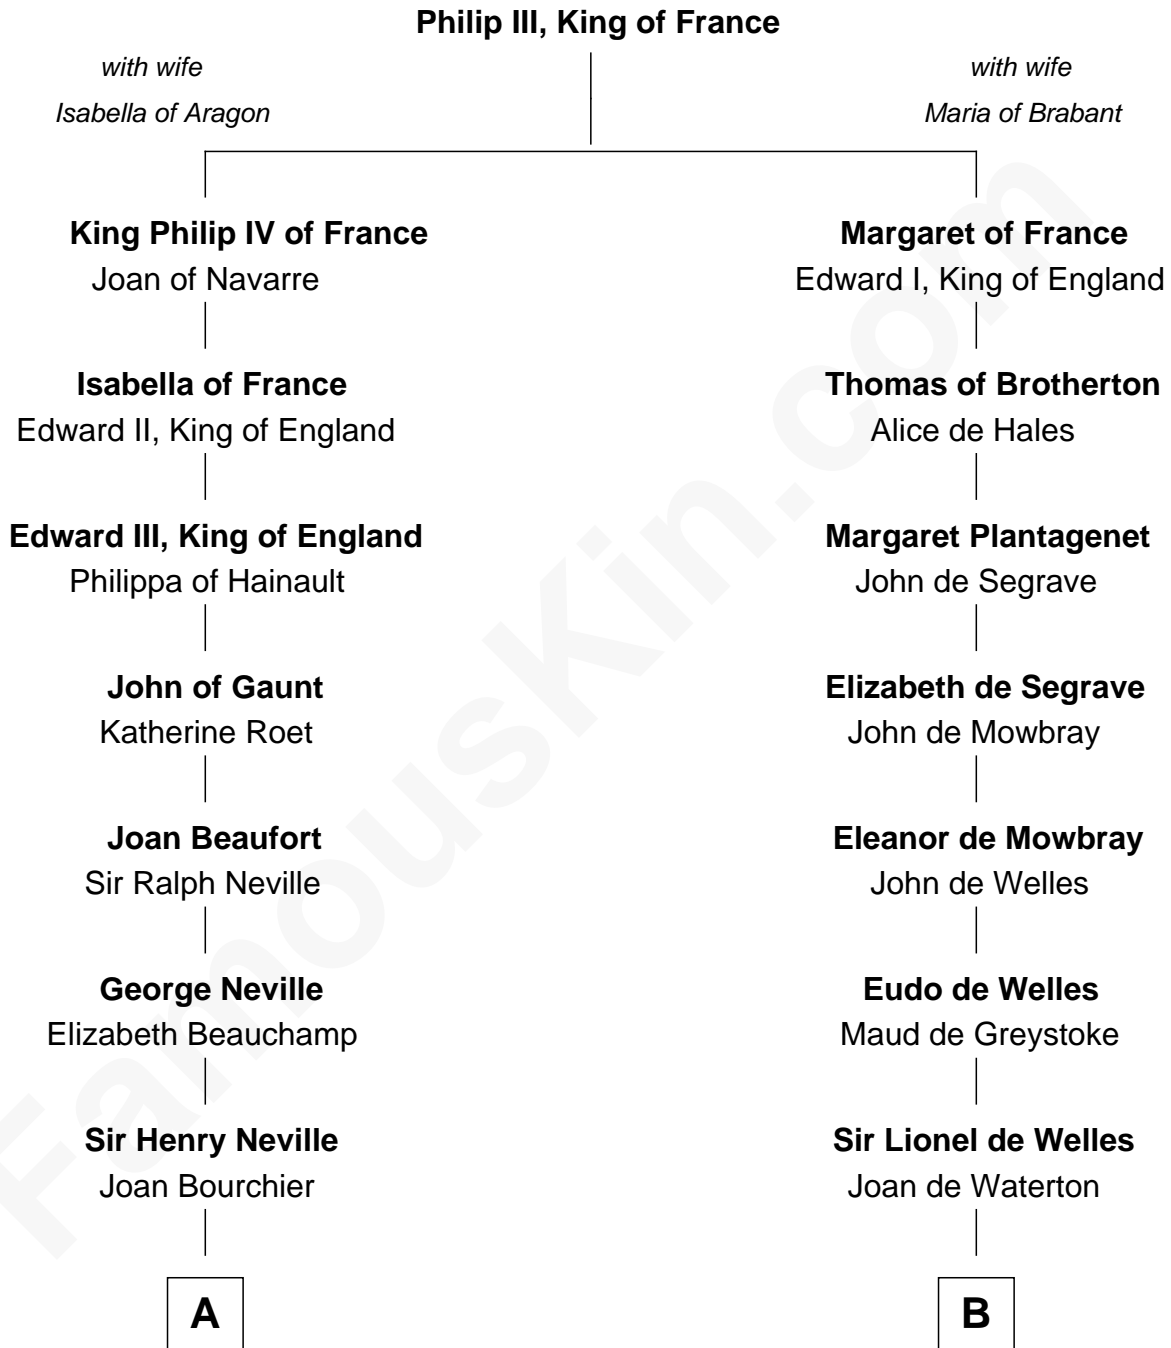

FamousKin.com
Relationship Chart of
Zachary Taylor
12th U.S. President

18th cousin 1 time removed of
Ralph Waldo Emerson
American Poet

C

Sarah Dabney Strother

Col. Richard Taylor

Zachary Taylor

12th U.S. President