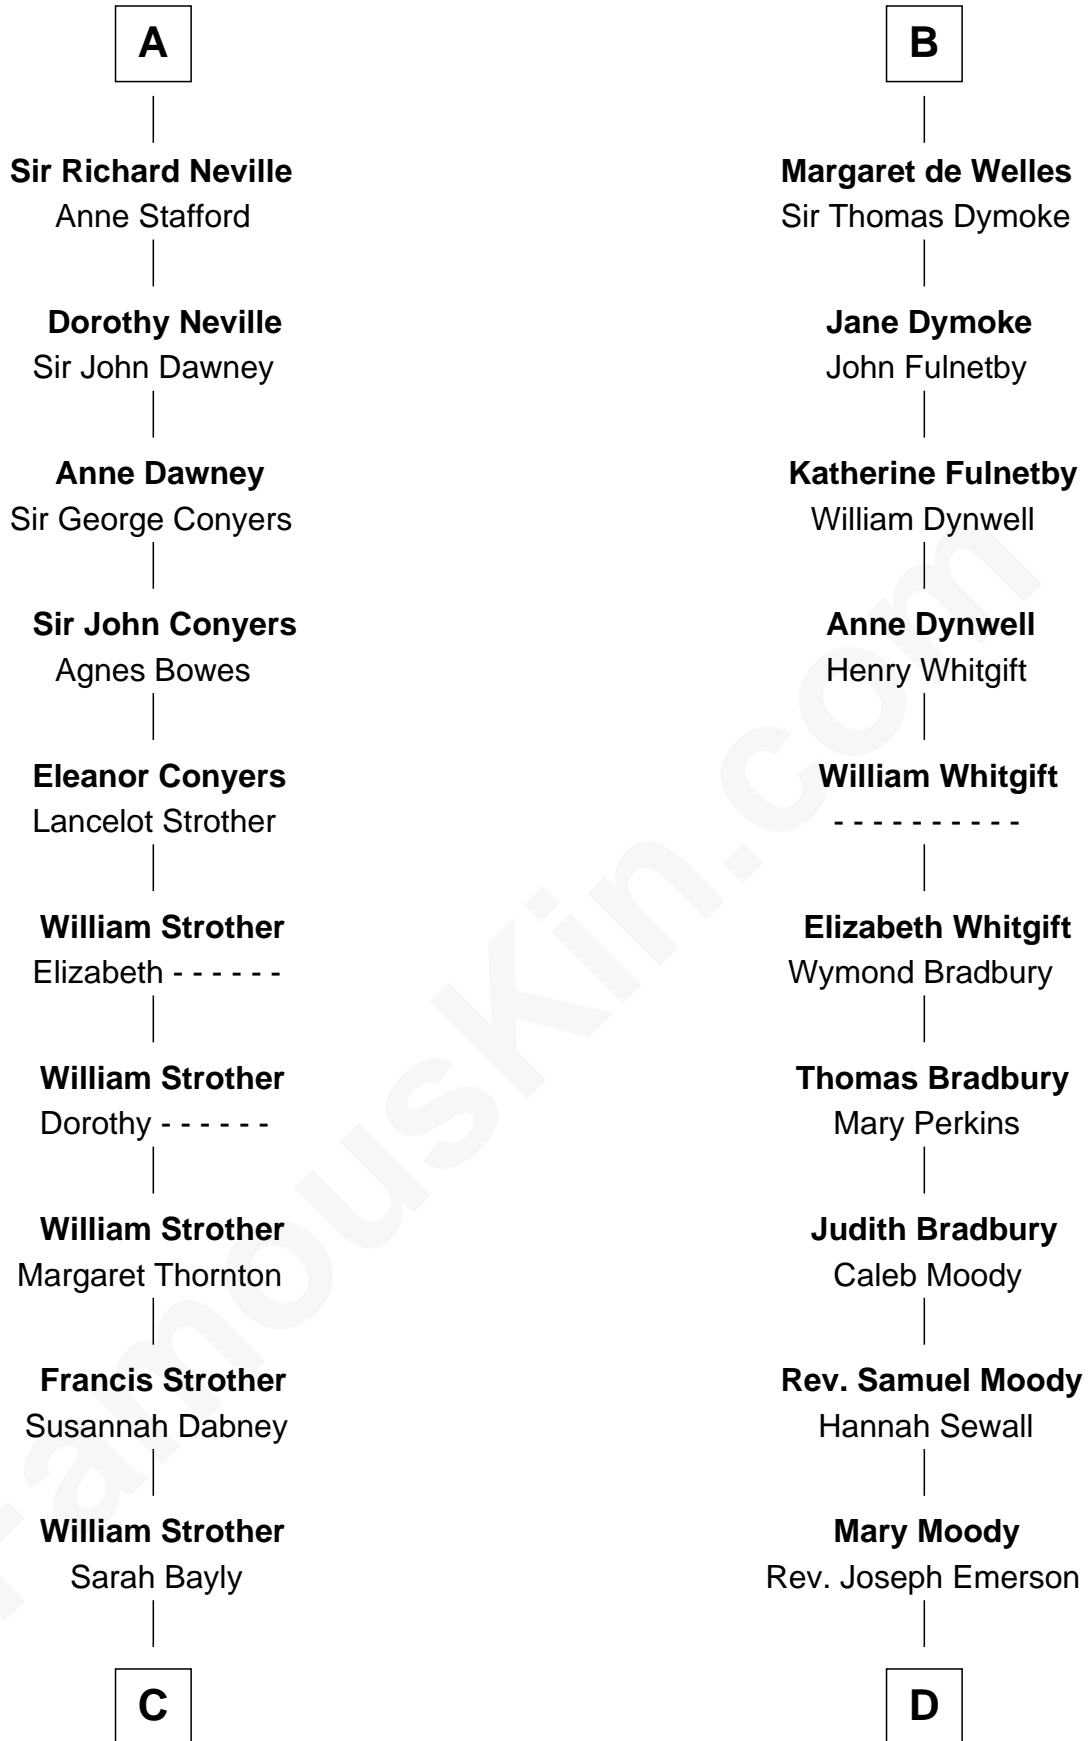

FamousKin.com
Relationship Chart of
Zachary Taylor
12th U.S. President

18th cousin 1 time removed of
Ralph Waldo Emerson
American Poet

C

Sarah Dabney Strother

Col. Richard Taylor

Zachary Taylor

12th U.S. President