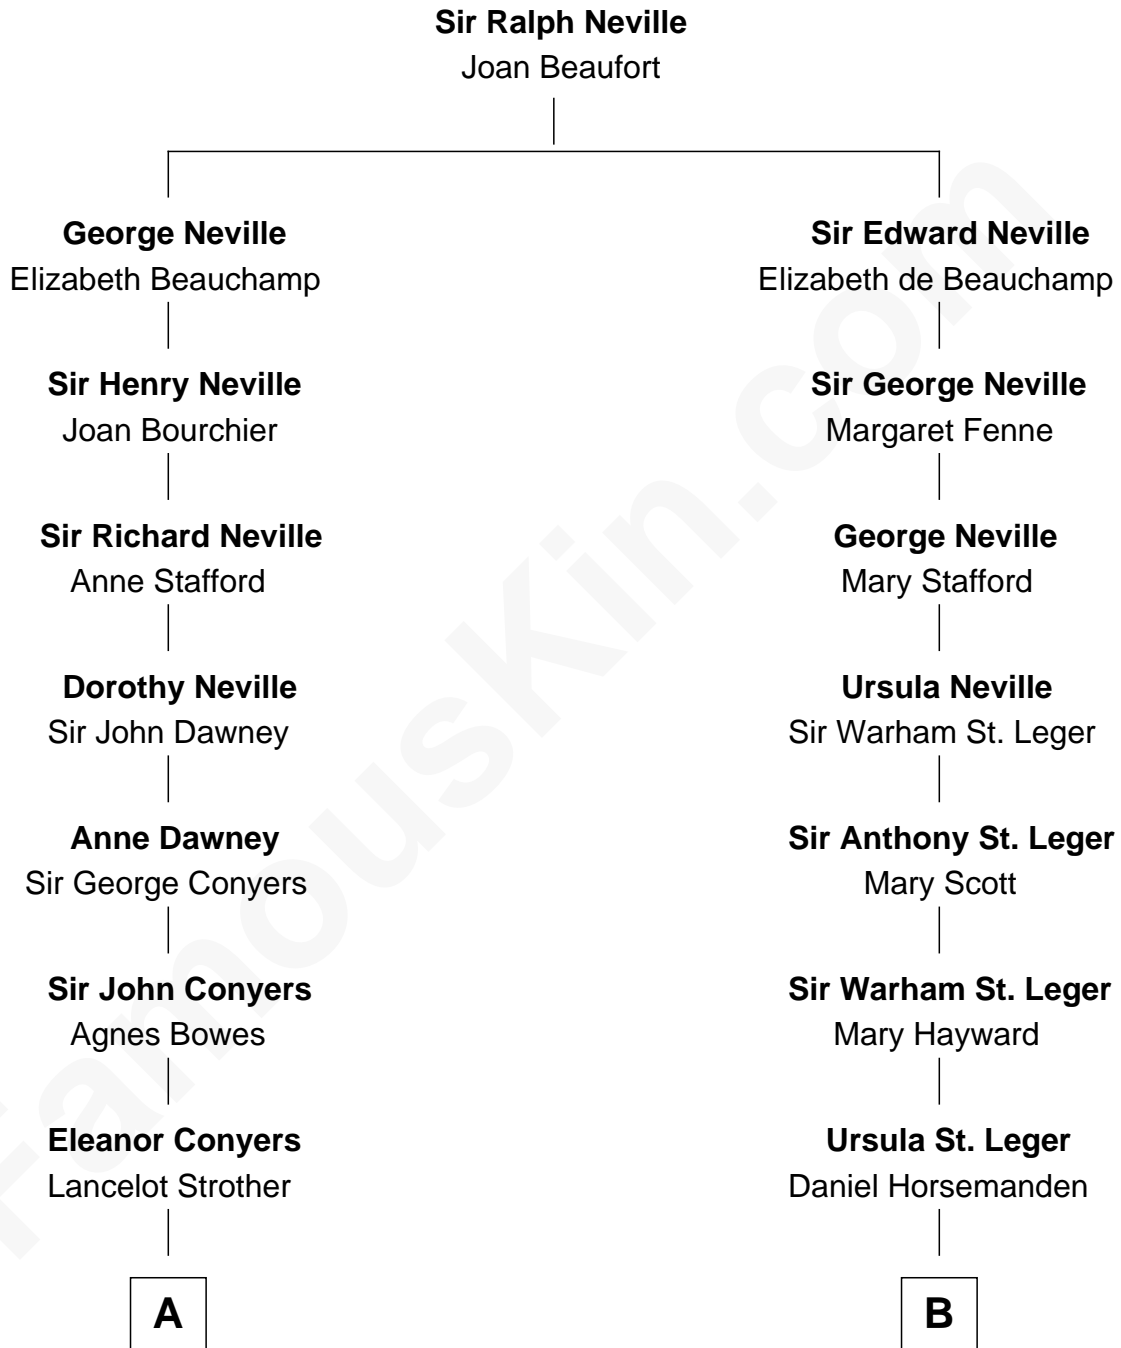

FamousKin.com
Relationship Chart of
Zachary Taylor
12th U.S. President

13th cousin 2 times removed of
Admiral Richard Byrd
Polar Explorer

A

William Strother
Elizabeth - - - - -

William Strother
Dorothy - - - - -

William Strother
Margaret Thornton

Francis Strother
Susannah Dabney

William Strother
Sarah Bayly

Sarah Dabney Strother
Col. Richard Taylor

Zachary Taylor
12th U.S. President

B

Col. Warham Horsemanden
Susanna Beeching

Mary Horsemanden
William Byrd

William Byrd
Maria Taylor

William Byrd
Elizabeth Hill Carter

Thomas Taylor Byrd
Mary Armistead

Richard Evelyn Byrd
Anne Harrison

Col. William Byrd
Jane Meriwether Rivers

Richard Evelyn Byrd
Eleanor Bolling Flood