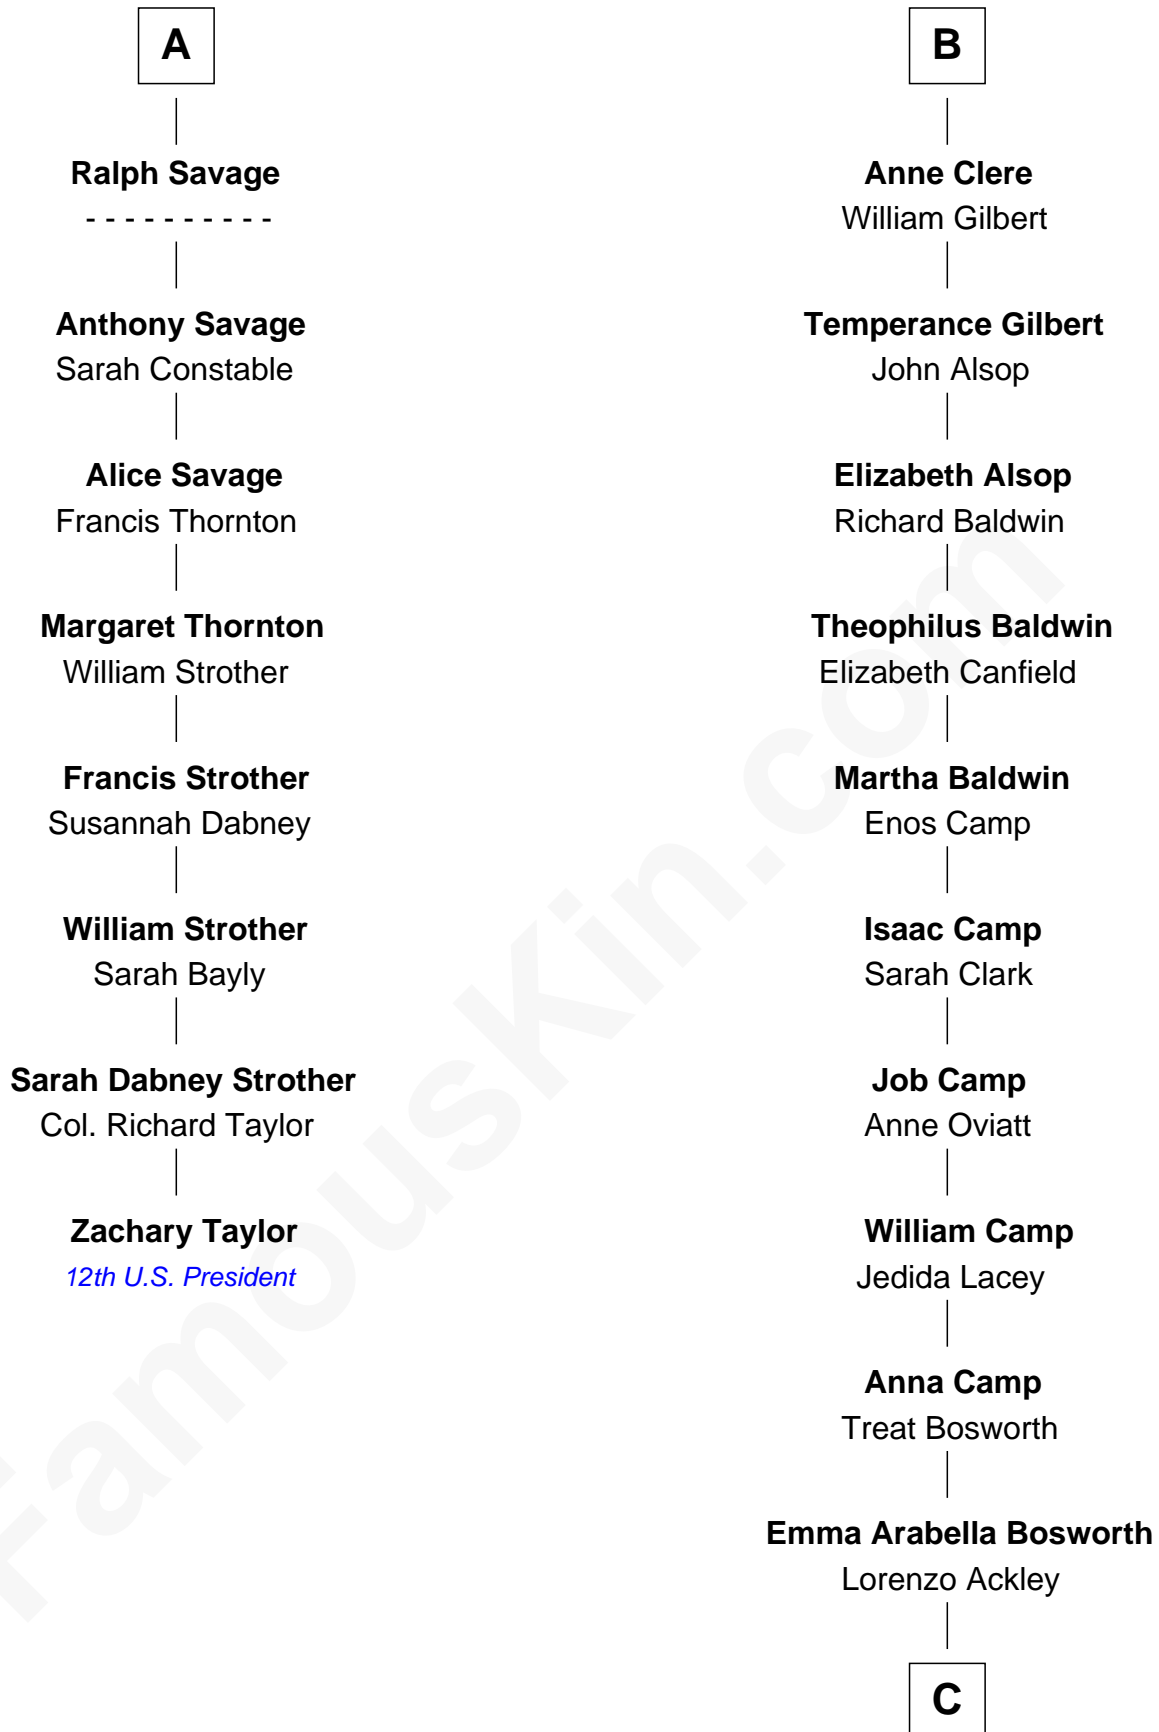

# FamousKin.com Relationship Chart of

**Zachary Taylor**

*12th U.S. President*

14th cousin 7 times removed of

**Sydney Biddle Barrows**

*Mayflower Madam*

**Sir Richard Fitzalan**

Elizabeth de Bohun

Sir William Beauchamp

**Joan Beauchamp**

James Butler

**Sir Thomas Butler**

Anne Hankeford

**Margaret Butler**

Sir William Boleyn

**Alice Boleyn**

Sir Robert Clere

**Sir John Clere**

Anne Tyrrell

**Sir Edmund Clere**

Frances Fulmerston

**B**

**C**

**Helen Eva Ackley**  
William Gildersleeve Parke

**Elizabeth Parke**  
Percy Ballantine

**John Boyd Ballantine**  
Anne L. Crawford

**Jeannette Ballantine**  
Donald Byers Barrows

**Sydney Biddle Barrows**  
*Mayflower Madam*

FamousKin.com